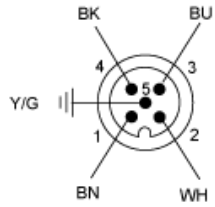

Package 2 width	11.81 in (30 cm)
Package 2 Length	15.75 in (40 cm)

Offer Sustainability

California proposition 65	WARNING: This product can expose you to chemicals including: Diisononyl phthalate (DINP), which is known to the State of California to cause cancer, and Di-isodecyl phthalate (DIDP), which is known to the State of California to cause birth defects or other reproductive harm. For more information go to www.P65Warnings.ca.gov
REACH Regulation	REACH Declaration
EU RoHS Directive	Pro-active compliance (Product out of EU RoHS legal scope) EU RoHS Declaration
Mercury free	Yes
RoHS exemption information	Yes

Contractual warranty

Warranty	18 months
----------	-----------

Dimensions

(1) Pg 13.5 cable gland

Connections and Schemes

BN : Brown
BK : Black
BU : Blue
Y/G : Yellow / Green
WH : White