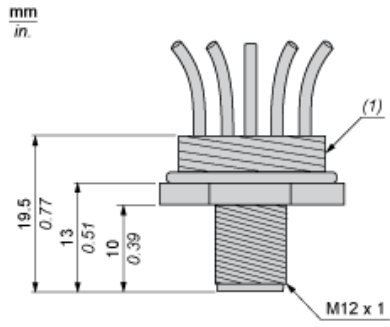

Complementary

Cable length	3.94 in (100 mm)
Total number of wires	5
Electrical connection	1 male connector M12 5 straight
Cable connector fixing	Screw-on
Body Material	Metal
Insulation resistance	> 1000000000 Ohm
Maximum resistance across terminals	5000 mOhm
[Ue] rated operational voltage	30 V AC 36 V DC
Net Weight	0.06 lb(US) (0.025 kg)

Package 2 width	11.81 in (30 cm)
Package 2 Length	15.75 in (40 cm)

Offer Sustainability

California proposition 65	WARNING: This product can expose you to chemicals including: Diisononyl phthalate (DINP), which is known to the State of California to cause cancer, and Di-isodecyl phthalate (DIDP), which is known to the State of California to cause birth defects or other reproductive harm. For more information go to www.P65Warnings.ca.gov
REACH Regulation	REACH Declaration
EU RoHS Directive	Pro-active compliance (Product out of EU RoHS legal scope) EU RoHS Declaration
Mercury free	Yes
RoHS exemption information	Yes

Contractual warranty

Warranty	18 months
----------	-----------

Dimensions

(1) Pg 13.5 cable gland

Connections and Schemes

BN : Brown
BK : Black
BU : Blue
Y/G : Yellow / Green
WH : White