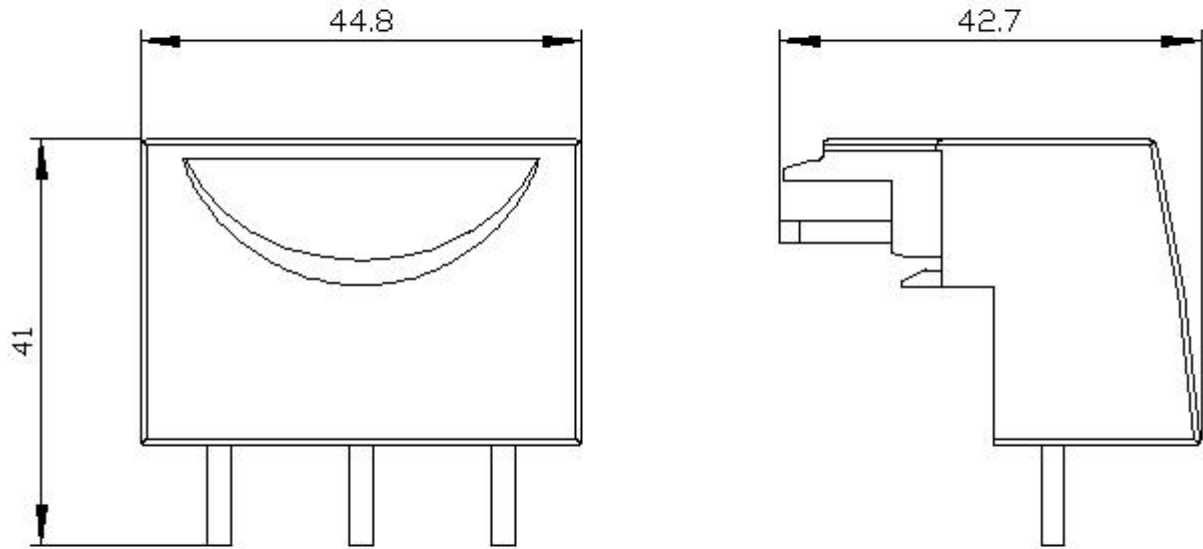

last modified:

12/15/2020