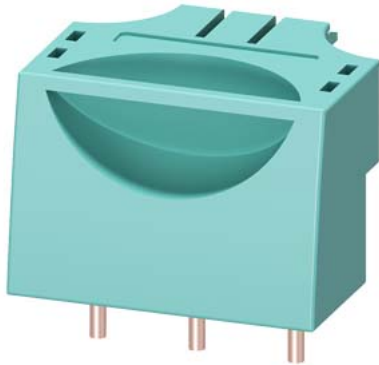

Cable connector size S00 screw terminal

General technical data		
product brand name		SIRIUS
product designation		Connection plug
design of the product		Size S00
size of the circuit-breaker		S00
protection class IP on the front acc. to IEC 60529		IP20
touch protection on the front acc. to IEC 60529		finger-safe, for vertical contact from the front
ambient temperature		
• during storage	°C	-50 ... +80
• during operation	°C	-20 ... +60
ampacity maximum	A	16

Installation/ mounting/ dimensions		
width	mm	44.8
height	mm	42
depth	mm	54

Certificates/ approvals		
certificate of suitability		CE / UL / CSA / CCC
General Product Approval	Test Certificates	Shipping Approval