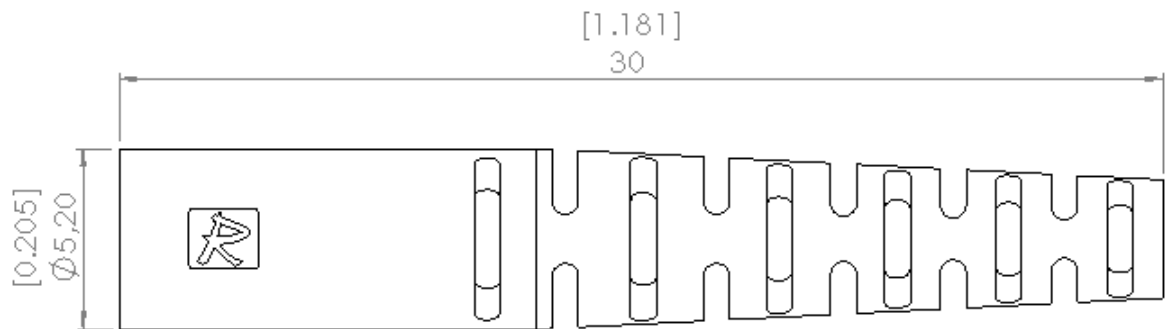

BOOT FOR Ø 2 MM CABLE

Series

LC

Packaging

100

Issue

06 Jan 2011

Page

1/1

Original dimensions in mm [inch]

GENERAL

- Compatible with LC connectors
- Suitable for use with cable sizes Ø 2mm
- Color : **RED**