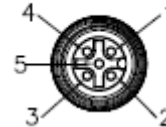

BU-1682935

(Cordset, 5-Position Female Straight Shielded Cable Assembly to free ends, 4.92')

Pin Out

J1	COLOR	J2
1	BROWN	OPEN
2	WHITE	
3	BLUE	
4	BLACK	
5	GRAY	
SHELL	BRAID	

- Mueller's BU-1682935 is a shielded cable assembly that has a 5-position female straight on one end and free wire ends on the other.
- Shell size for connector: M12*1.0 (A Coding)
- Cable Material: Polyurethane
 - Overall length = 4.92' (1.5m)
- Coupling Nut: Anodized Aluminum
- Rating:
 - Voltage: 60V AC/DC
 - Current: 4A
 - Temperature: -40°C to 105°C
- Standard: IEC 61076-2-101
- Waterproof Rating: IP67/IP68
- RoHS 3 Compliant