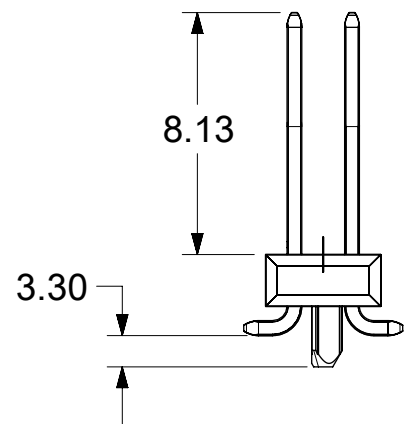

PARTS ON THIS SHEET HAVE LONG PEGS WITH A MATING HEIGHT OF 8.13

THIS DRAWING CONTAINS INFORMATION THAT IS PROPRIETARY TO MOLEX ELECTRONIC TECHNOLOGIES, LLC AND SHOULD NOT BE USED WITHOUT WRITTEN PERMISSION									
DIMENSION UNITS	SCALE	CURRENT REV DESC:							
mm	1:1								
GENERAL TOLERANCES (UNLESS SPECIFIED)		EC NO: 743966			CGRID HEADER ASSY VERTICAL DUAL ROW SMT				
ANGULAR TOL ± °		DRWN: DANUSA 2022/10/27							
4 PLACES ±		CHK'D: SUAIFR 2023/03/31			PRODUCT CUSTOMER DRAWING				
3 PLACES ±		APPR: MRAMAKRISHNA 2023/03/31							
2 PLACES ± 0.13		INITIAL REVISION:			<table border="1"> <tr> <td>DOCUMENT NUMBER</td> <td>DOC TYPE</td> <td>DOC PART</td> <td>REVISION</td> </tr> <tr> <td>713080000-SD</td> <td>PSD</td> <td>000</td> <td>A9</td> </tr> </table>				
1 PLACE ± 0.25		DRWN: KSAMIEC 2017/09/07							
0 PLACES ± 0.0		APPR: FSMITH 2018/07/03							
DRAFT WHERE APPLICABLE MUST REMAIN WITHIN DIMENSIONS		THIRD ANGLE PROJECTION	DRAWING	SERIES	MATERIAL NUMBER	CUSTOMER		SHEET NUMBER	
			B-SIZE	71308				7 OF 10