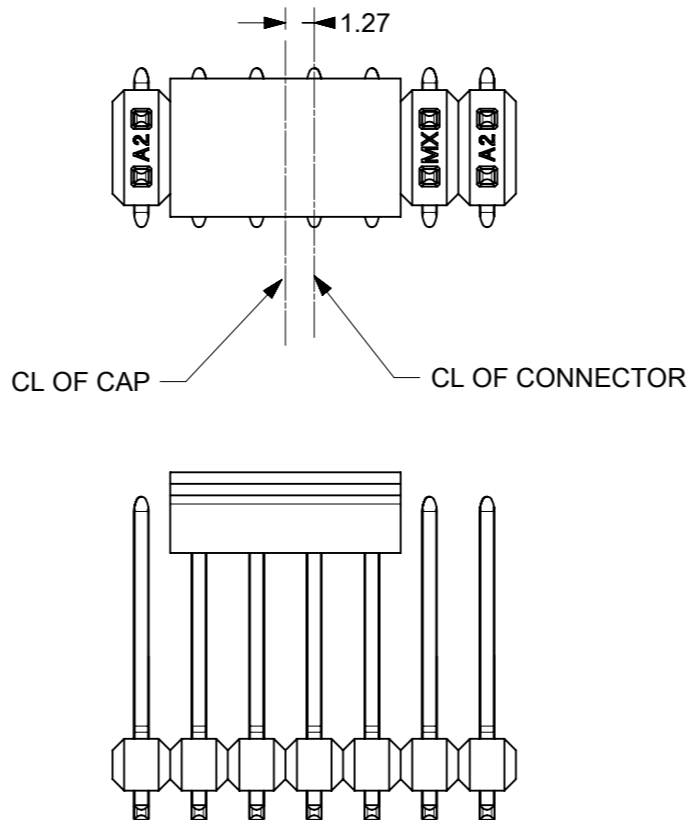

PCB LAYOUT: COMPONENT SIDE  
(FOR CKT 04,06 AND 08 REFER SHEET 2)

PEG OPTIONS  
NO PEG  
1.40 = SHORT PEG  
3.30 = LONG PEG

SOLDER PAD FOR CKTS WITHOUT PEGS

NOTES:

- HOUSING MATERIAL: LCP, UL 94V-0 COLOR: BLACK  
PIN MATERIAL: COPPER ALLOY
- FINISH:  
124 = BRIGHT TIN: 3.81 MICROMETERS MIN OVER MATTE NICKEL  
207 = SELECT GOLD: 0.38 MICROMETERS MIN IN CONTACT AREA  
SELECT BRIGHT TIN: 2.0 MICROMETERS MIN IN SMT TAIL BOTH OVER NICKEL.  
206 = SELECT GOLD: 0.75 MICROMETERS MIN IN CONTACT AREA  
SELECT BRIGHT TIN: 2.0 MICROMETERS MIN IN SMT TAIL BOTH OVER NICKEL.  
197 = REFLOW MATTE TIN: 1.52 MICROMETERS MIN OVER MATTE NICKEL  
222 = MATTE TIN: 2.54 MICROMETERS MIN OVER MATTE NICKEL  
118 = BRIGHT TIN: 1.52 MICROMETERS MIN OVER NICKEL
- PRODUCT SPECIFICATION: PS-71308
- PACKAGING SPECIFICATION: SEE CHART
- COSMETIC SPECIFICATION: PS-45499-002 CLASS B
- SOLDERABILITY SPECIFICATION: SMES-152

PICK AND PLACE CAP POSITION TO CONNECTOR

FOR CKT 04 and 08

FOR CKT 06

FOR CKT 12,16,20,24,28,32,36,40,44,48,52,56,60  
64,68,72,76,80,84,88,92,96 and 100

FOR CKT 10,14,18,22,26,30,34,38,42,46,50,54,58  
62,66,70,74,78,82,86,90,94 and 98