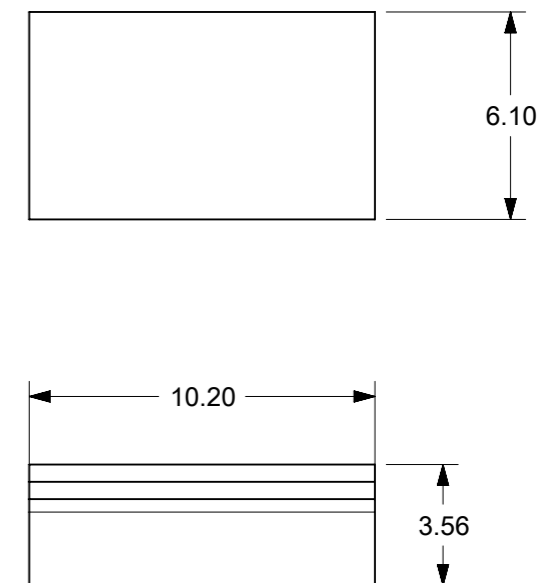

PICK AND PLACE CAP DIMENSIONS