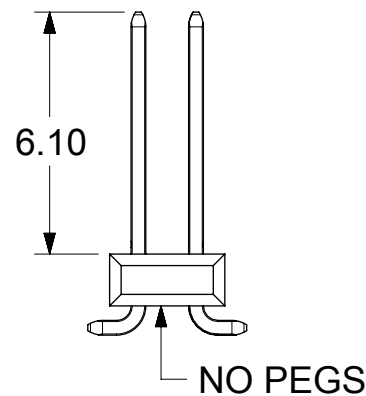

PARTS ON THIS SHEET ARE
WITHOUT PEGS
WITH 6.10 MATING LENGTH

THIS DRAWING CONTAINS INFORMATION THAT IS PROPRIETARY TO MOLEX ELECTRONIC TECHNOLOGIES, LLC AND SHOULD NOT BE USED WITHOUT WRITTEN PERMISSION									
DIMENSION UNITS	SCALE	CURRENT REV DESC:							
mm	1:1	molex CGRID HEADER ASSY VERTICAL DUAL ROW SMT PRODUCT CUSTOMER DRAWING DOCUMENT NUMBER: 713080000-SD | DOC TYPE: PSD | DOC PART: 000 | REVISION: A9 MATERIAL NUMBER: | CUSTOMER: | SHEET NUMBER: 3 OF 10							
GENERAL TOLERANCES (UNLESS SPECIFIED)									
ANGULAR TOL	± °								
4 PLACES	±								
3 PLACES	±								
2 PLACES	± 0.13								
1 PLACE	± 0.25								
0 PLACES	± 0.0								
DRAFT WHERE APPLICABLE MUST REMAIN WITHIN DIMENSIONS		THIRD ANGLE PROJECTION	DRAWING	SERIES					
			B-SIZE	71308