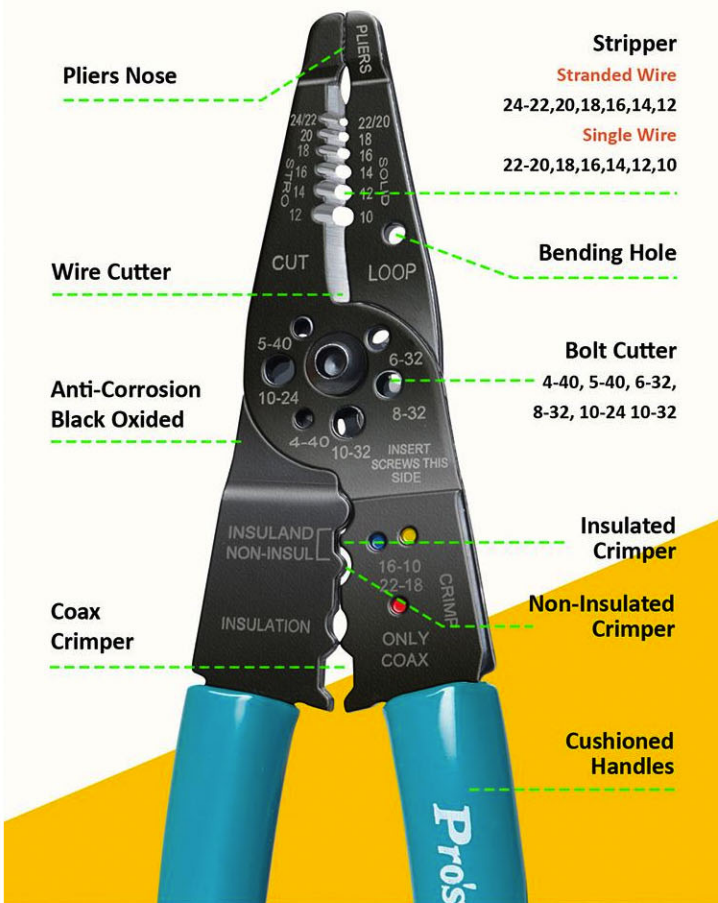

Wire Stripper/Crimper AWG 10-26 with Pliers Head

Item: CP-412G

Strips Stranded: 24-22, 20, 18, 16, 14, 12 AWG

Strips Solid: 22-20, 18, 16, 14, 12, 10 AWG

Bolt Cutter: 4-40, 5-40, 8-32, 6-32, 10-32, 10-24

Crimps Insulated: 26-14, 12-10

Crimps Non-insulated: 22-10

Order Today! SalesSupport@EclipseTools.com

Eclipse Enterprises, Inc. • Tel: 804.561.2610 • Fax: 804.561.2642

13302 Chula Road, Amelia Court House, VA 23002 • EclipseTools.com