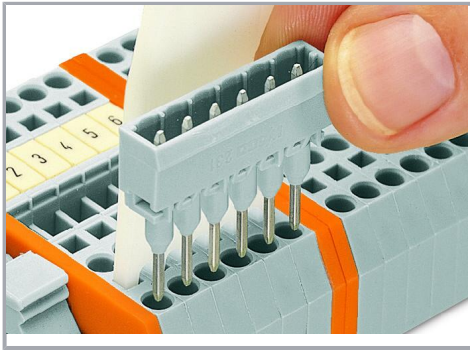

Inserting a male connector via multipole operating tool.

Subject to changes. Please also observe the further product documentation!