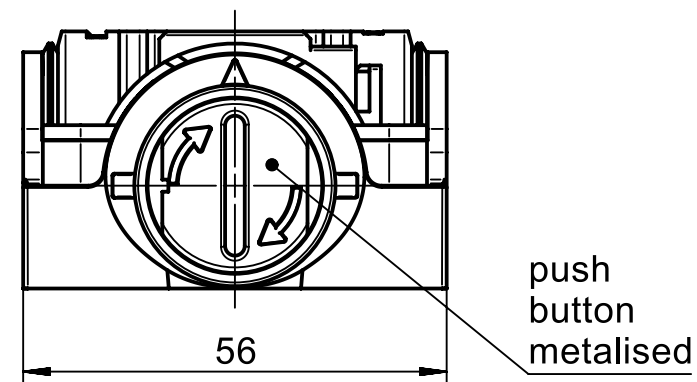

1 2 3 4 5 6

A

B

C

D

push button metalised

 All Dimensions in mm Original Size DIN A4	Scale 1:1		Free size tol.		Ref.
	Created by FINKEV		Inspected by SCHMIDTM	Standardisation SCHMIDTM	Date 2015-01-22
 All rights reserved Department EL PD - DE	Title Han-Yellock 30-carrier hood push button				Doc-Key / ECM-Nr. 100538453/UGD/005/B 500000083875
	HARTING Electric GmbH & Co. KG D-32339 Espelkamp		Type TB	Number 11 12 300 0114	