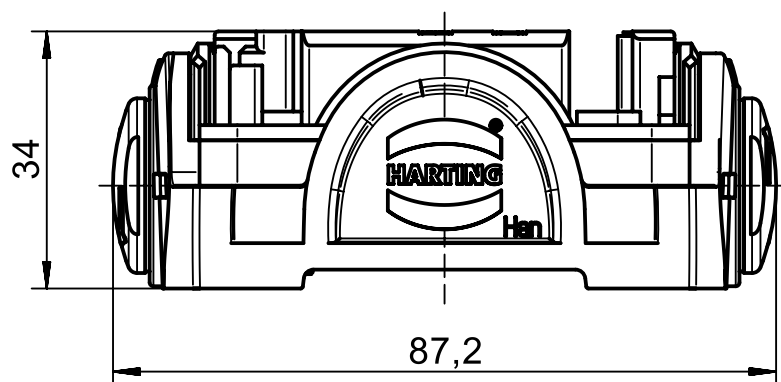

1 2 3 4 5 6

A

B

C

D

push button metalised

 All Dimensions in mm Original Size DIN A4	Scale 1:1		Free size tol.		Ref.
	Created by FINKEV		Inspected by SCHMIDTM	Standardisation SCHMIDTM	Date 2015-01-22
 All rights reserved Department EL PD - DE	Title Han-Yellock 30-carrier hood push button				Doc-Key / ECM-Nr. 100538453/UGD/005/B 500000083875
	HARTING Electric GmbH & Co. KG D-32339 Espelkamp		Type TB	Number 11 12 300 0114	