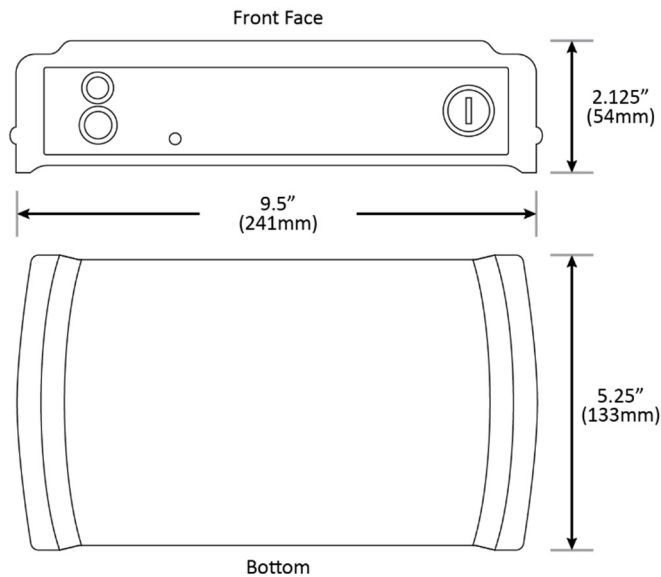

**Environmental:**

|             |              |
|-------------|--------------|
| Temperature | -20° to +50° |
|-------------|--------------|

**SCHEMATIC & DIMENSIONS**

Noted in Inches/Millimeters

**5505 Airport Boulevard Boulder, Colorado 80301**