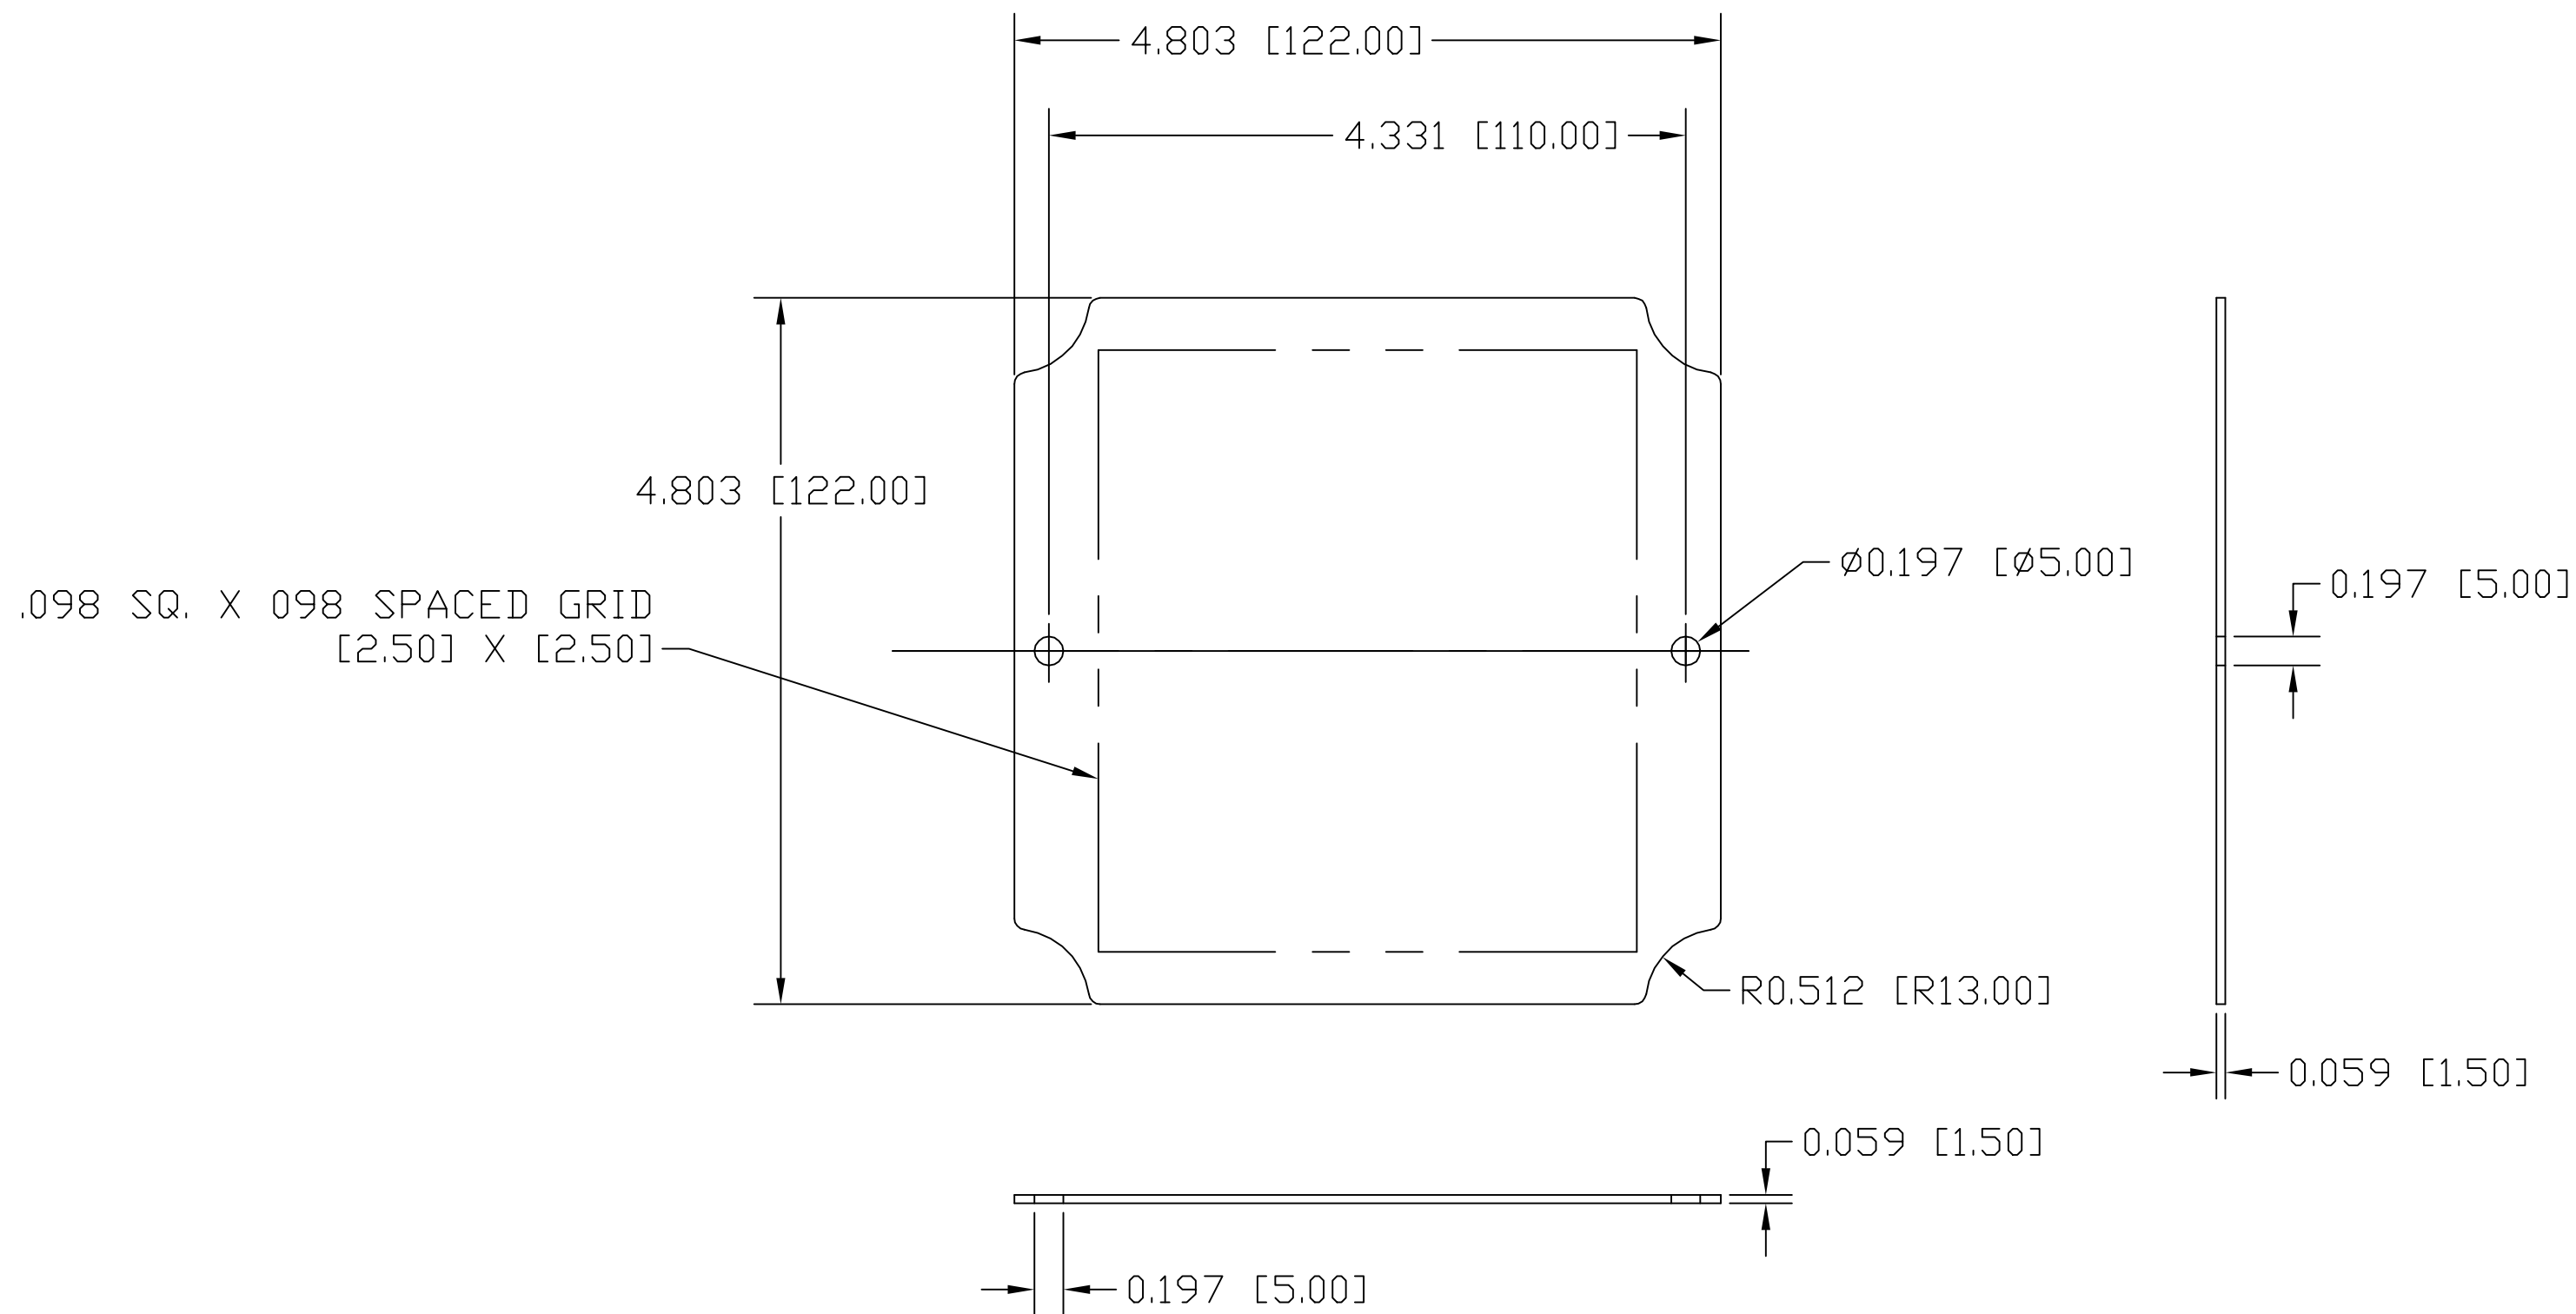

PART
NAME

MOUNTING PANEL

PART
No.

NBX-10984

REV.
DATE

3-2-09

To learn more about steel NEMA box accessories visit <http://www.budind.com/>

MATERIAL: ABS PLASTIC, UL94-HB