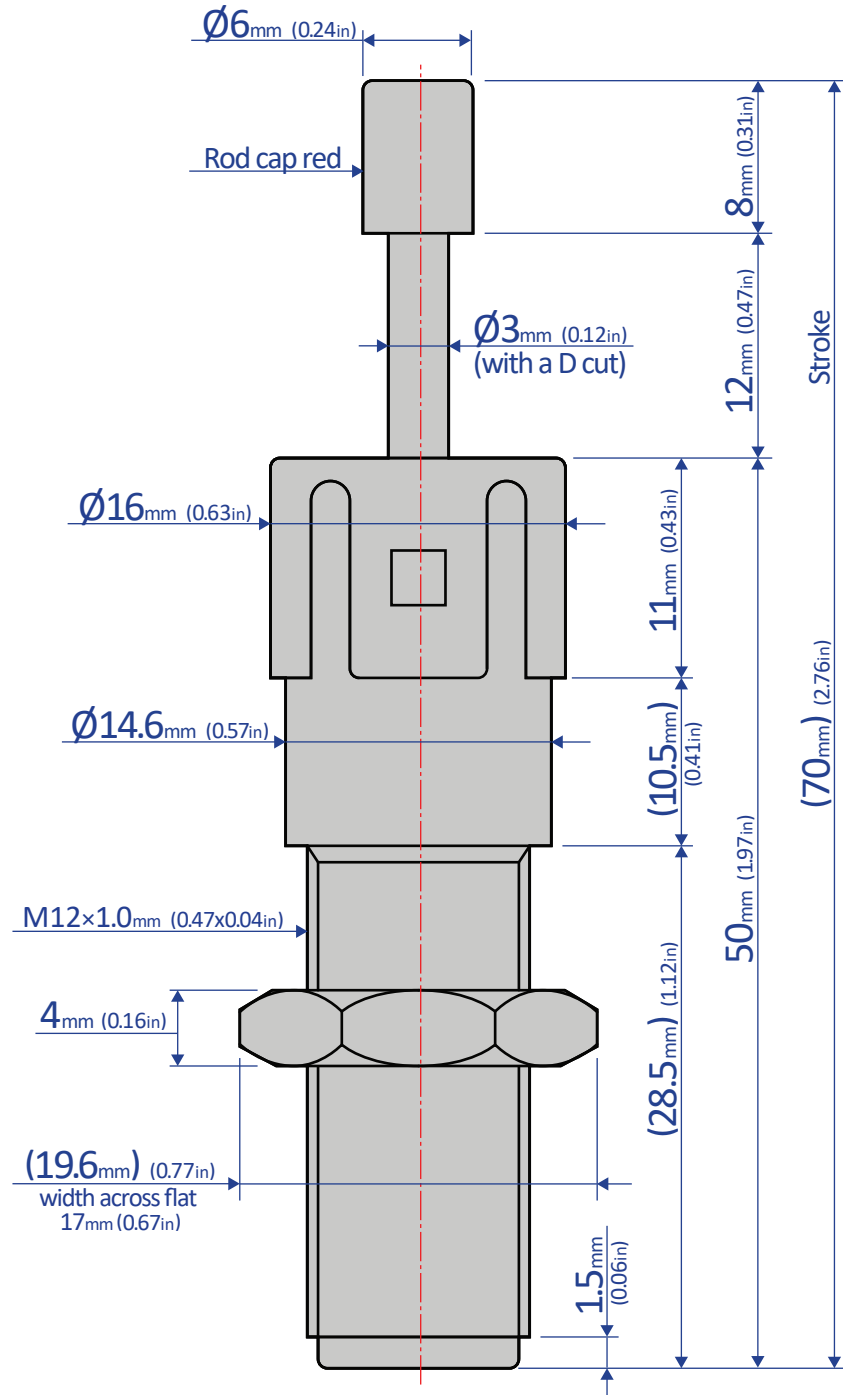

FA-1212C5-C

SHOCK ABSORBER - FIXED

Bansbach
easylift®

50 West Drive • Melbourne, Florida 32904
(321) 253-1999 • www.easylift.com • www.damper.net