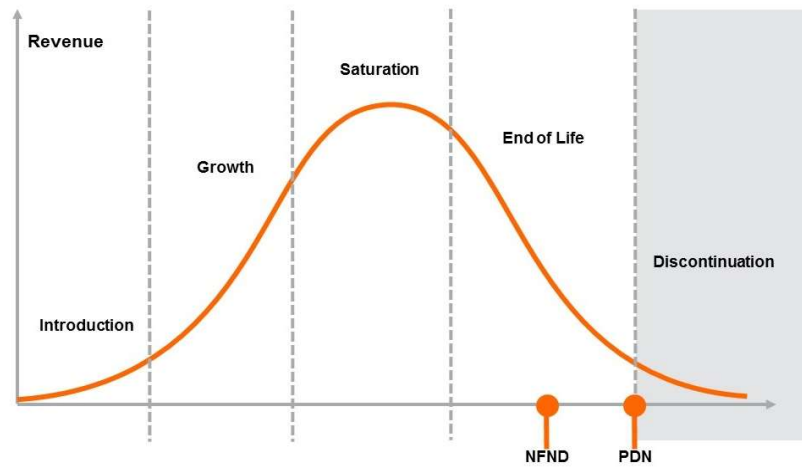

Light is OSRAM

Product Or Individual Q-Code Discontinuation (acc. JEDEC J-STD-048)
OS-PDN-2021-060

01 June 2021

Last order: 01 December 2021

Last delivery: 01 June 2022

Please direct your feedback to your local Sales office.