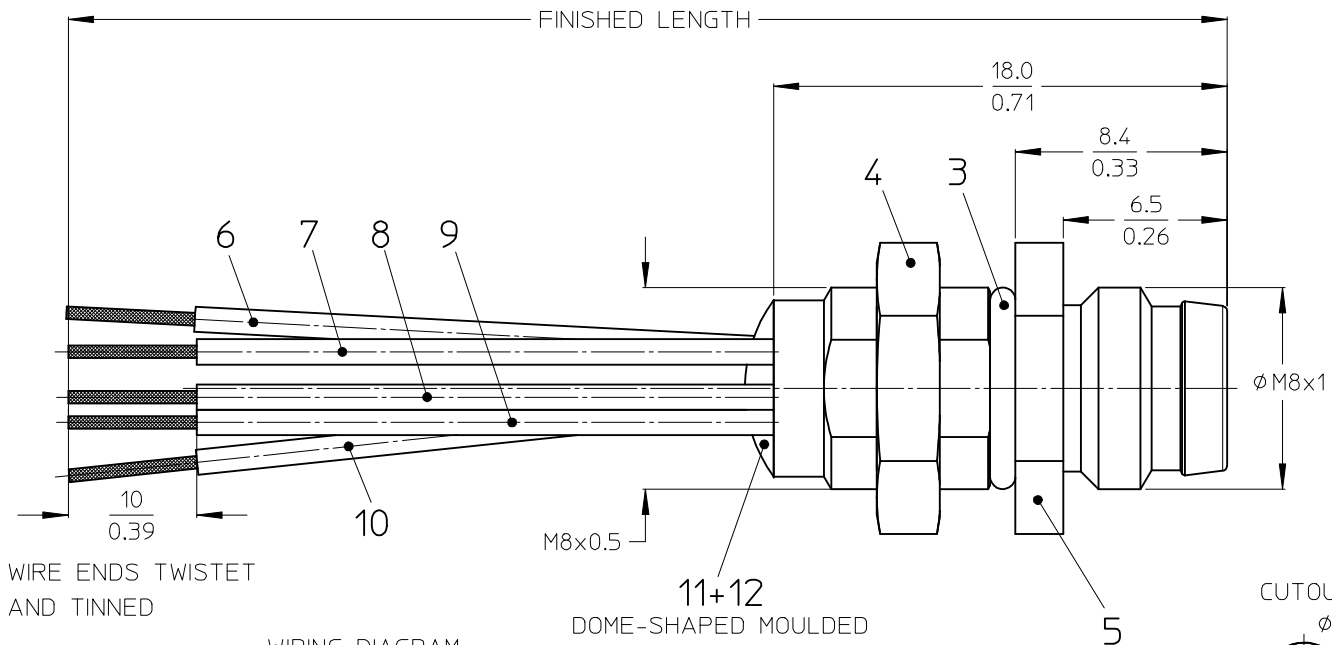

10 9 8 7 6 5 4 3 2 1

MATERIAL NO.	ENGINEERING NO.	LENGTH IN MM/INCH	POLYBAG (MM)
1200900038	4R5P06A27C300	300mm / 11.81"	1203000036 (100x150)
1200905120	4R5P06A27M010	1000mm / 39.87"	1203000038 (180x250)
1200905121	4R5P06A27M020	2000mm / 78.74"	1203000038 (180x250)
1200900071	2EPD7	300mm / 11.81"	1203000036 (100x150)

WIRING DIAGRAM

1	BROWN
2	WHITE
3	BLUE
4	BLACK
5	GRAY

NOTES:

- ELECTRICAL SPECIFICATIONS:  
VOLTAGE RATING: 30 VAC / 75 VDC  
AMPERAGE RATING: 3 AMPS  
PROTECTION: IP67  
OPERATING TEMPERATURE: -20°C TO 105°C
- UL CERTIFICATIONS: UL LISTED, FILE NO. E152210
- CSA CERTIFICATIONS: CSA CERTIFIED, FILE NO. LR6837
- PACKAGING: SINGLE PARTS PACK INTO POLYBAG (SEE CHART)
- WINDING SPECIFICATION: ES-120000-020
- TOLERANCES FOR CABLE TREATMENT UNLESS OTHERWISE STATED  
WN-00004

ITEM	QTY	COMPONENT	MATERIAL	FINISH
1	1	INSERT	PA12 NATURE	-
2	4	CONTACT PIN	BRASS	AU OVER Ni
3	1	GASKET OR	NBR BK	-
4	1	LOCKNUT	BRASS	Ni PLATED
5	1	SHELL	BRASS	Ni PLATED
6	1	WIRE 24 AWG	PVC BK	-
7	1	WIRE 24 AWG	PVC WH	-
8	1	WIRE 24 AWG	PVC BN	-
9	1	WIRE 24 AWG	PVC GY	-
10	1	WIRE 24 AWG	PVC BU	-
11	-	POTTING MATERIAL	WEVO RESIN PU 552 FL NATUR 50	-
12	-	WEVO RESIN HARDNER	-	-

ENTER DESCRIPTION EC NO: IPG2014-0417 DRW:RSCHIEBER 2013/09/11 CHKD:APOHL 2013/09/11 APPR:CBURGER 2013/09/20	QUALITY SYMBOLS ▽=0 ◻=0	GENERAL TOLERANCES (UNLESS SPECIFIED)		DIMENSION STYLE		SCALE	DESIGN UNITS	THIRD ANGLE PROJECTION		
		mm	INCH	MM/IN		5:1	METRIC			
1	REV	4 PLACES	± ---	± ---	DRAWN BY	DATE	TITLE			
		3 PLACES	± ---	± ---	RSCHIEBER	2013/09/11	REC M8 5P MA STR PVC XM M8 FM WIR BRA AU			
		2 PLACES	± 0.05	± .01	CHECKED BY	DATE				
		1 PLACE	± 0.30	± ---	APOHL	2013/09/11				
		0 PLACE	± 0.50	± ---	APPROVED BY	DATE	DOCUMENT NO.		SHEET NO.	
			ANGULAR ± 1 °		CBURGER	2013/09/20	SD-120090-041		1 OF 1	
		DRAFT WHERE APPLICABLE MUST REMAIN WITHIN DIMENSIONS		SEE CHART		THIS DRAWING CONTAINS INFORMATION THAT IS PROPRIETARY TO MOLEX INCORPORATED AND SHOULD NOT BE USED WITHOUT WRITTEN PERMISSION				