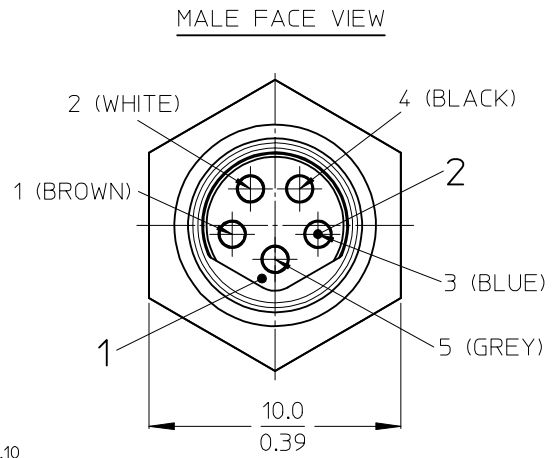

10 9 8 7 6 5 4 3 2 1

MATERIAL NO.	ENGINEERING NO.	LENGTH IN MM/INCH	POLYBAG (MM)
1200900038	4R5P06A27C300	300mm / 11.81"	1203000036 (100x150)
1200905120	4R5P06A27M010	1000mm / 39.87"	1203000038 (180x250)
1200905121	4R5P06A27M020	2000mm / 78.74"	1203000038 (180x250)
1200900071	2EPD7	300mm / 11.81"	1203000036 (100x150)

WIRING DIAGRAM

1	BROWN
2	WHITE
3	BLUE
4	BLACK
5	GRAY

NOTES:

- ELECTRICAL SPECIFICATIONS:  
VOLTAGE RATING: 30 VAC / 75 VDC  
AMPERAGE RATING: 3 AMPS  
PROTECTION: IP67  
OPERATING TEMPERATURE: -20°C TO 105°C
- UL CERTIFICATIONS: UL LISTED, FILE NO. E152210
- CSA CERTIFICATIONS: CSA CERTIFIED, FILE NO. LR6837
- PACKAGING: SINGLE PARTS PACK INTO POLYBAG (SEE CHART)
- WINDING SPECIFICATION: ES-120000-020
- TOLERANCES FOR CABLE TREATMENT UNLESS OTHERWISE STATED  
WN-00004

ENTER DESCRIPTION EC NO: IPG2014-0417 DRW:RSCHIEBER 2013/09/11 CHKD:APOHL 2013/09/11 APPR:CBURGER 2013/09/20	QUALITY SYMBOLS ▽=0 ◻=0	GENERAL TOLERANCES (UNLESS SPECIFIED)		DIMENSION STYLE		SCALE	DESIGN UNITS	THIRD ANGLE PROJECTION		
		mm	INCH	MM/IN		5:1	METRIC			
1	REV	4 PLACES	± ---	± ---	DRAWN BY	DATE	TITLE			
		3 PLACES	± ---	± ---	RSCHIEBER	2013/09/11	REC M8 5P MA STR PVC XM M8 FM WIR BRA AU			
		2 PLACES	± 0.05	± .01	CHECKED BY	DATE				
		1 PLACE	± 0.30	± ---	APOHL	2013/09/11				
		0 PLACE	± 0.50	± ---	APPROVED BY	DATE	DOCUMENT NO.		SHEET NO.	
			ANGULAR ± 1 °		CBURGER	2013/09/20	SD-120090-041		1 OF 1	
		DRAFT WHERE APPLICABLE MUST REMAIN WITHIN DIMENSIONS		SEE CHART		THIS DRAWING CONTAINS INFORMATION THAT IS PROPRIETARY TO MOLEX INCORPORATED AND SHOULD NOT BE USED WITHOUT WRITTEN PERMISSION				