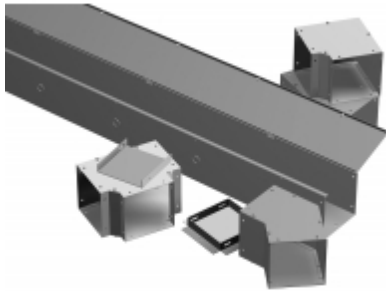

Quality Products. Service Excellence.

Type 1 Lay-In Wireway CW Series

Wireway & Accessories

Application

- Construction designed to ensure electrical continuity and to permit fast and easy indoor installation of multiple wireway runs.

Standards

- UL-50 Type 1
- cUL Type 1
- Complies with
 - IEC 60529, IP20

Construction - Screw Cover

- Formed from 16 or 14 gauge steel
- Flat covers have keyhole screw slots
- Available with or without knockouts
- Straight sections are provided with adequate concentric knockouts (1/2", 3/4" conduit size)
- Unobstructed interior speeds up laying of cables
- Optional hanger brackets allow for vertical or horizontal mounting
- Joiners sold separately

Construction - Hinge Cover

- Formed from 16 or 14 gauge steel
- Hinge covers are hinged on 24" centers
- Available with or without knockouts
- Straight sections are provided with adequate concentric knockouts (1/2", 3/4" conduit size)
- Knockouts are on 12" centers
- Joiner is included with each straight section
- Unobstructed interior speeds up laying of cables
- Optional hanger brackets allow for vertical or horizontal mounting