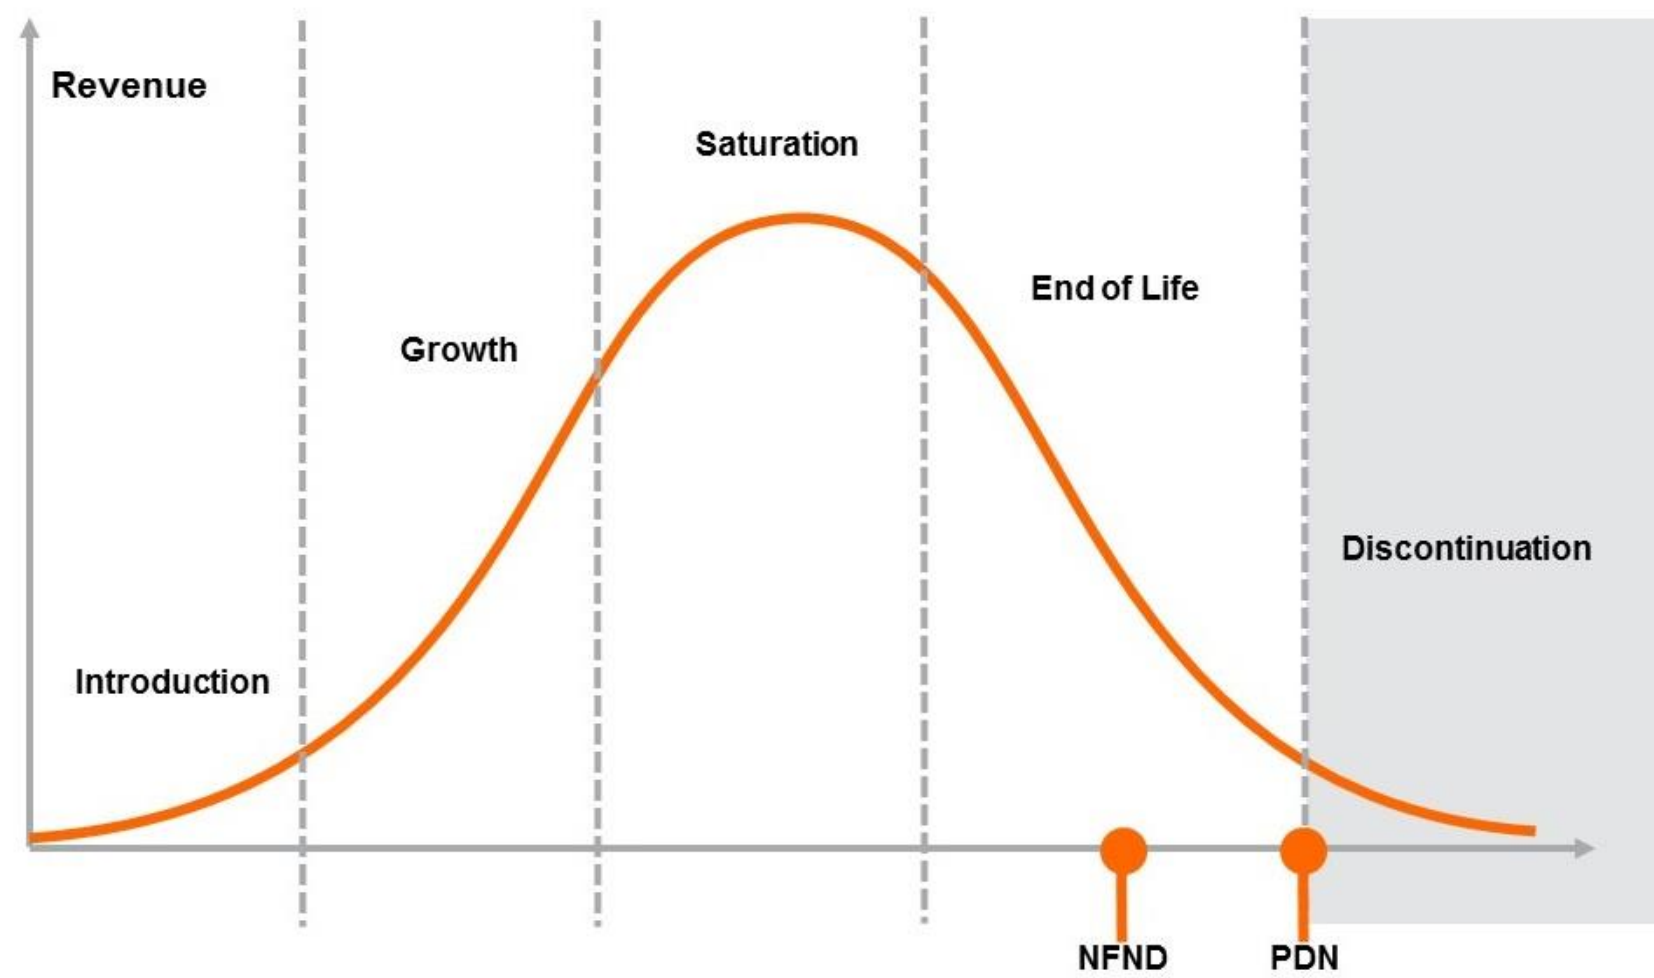

Light is OSRAM

Product Or Individual Q-Code Discontinuation (acc. JEDEC J-STD-048)  
OS-PDN-2019-035

15 July 2019

Last order: 1 January 2020

Last delivery: 01 July 2020

Please direct your feedback to your local Sales office.