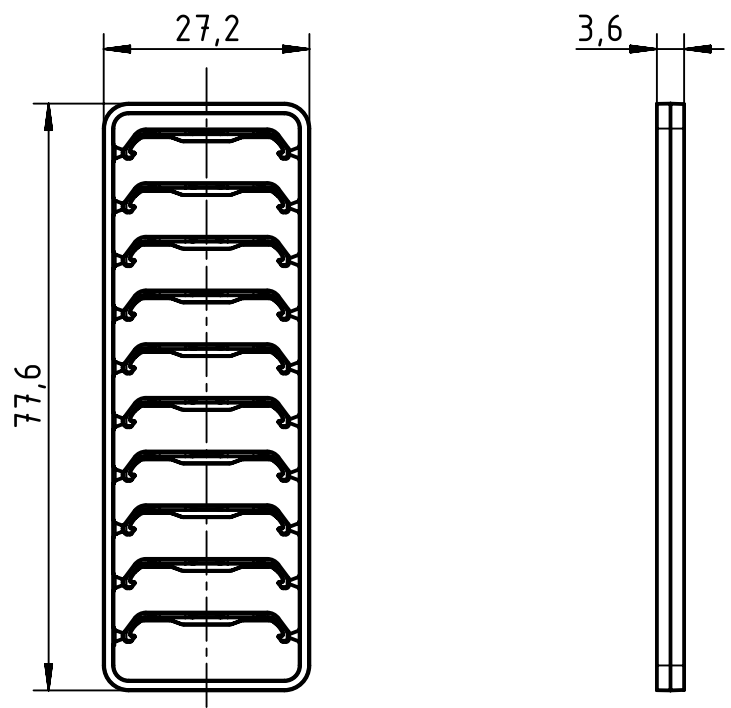

1 2 3 4 5 6

A

B

C

D

	All Dimensions in mm Original Size DIN A4		Scale 1:1	Free size tol.		Ref.	
	All rights reserved Department EL PD		Created by HOLLERT	Inspected by LOETKEMANN	Standardisation GARSKE	Date 2019-07-03	State Final Release
HARTING Electric GmbH & Co. KG D-32339 Espelkamp			Title Han 1A-coding clip blue			Doc-Key / ECM-Nr. 100726011/UGD/002/C 50000014.8881	
			Type TB	Number 09 10 000 9902		Rev. C	Page 1/1