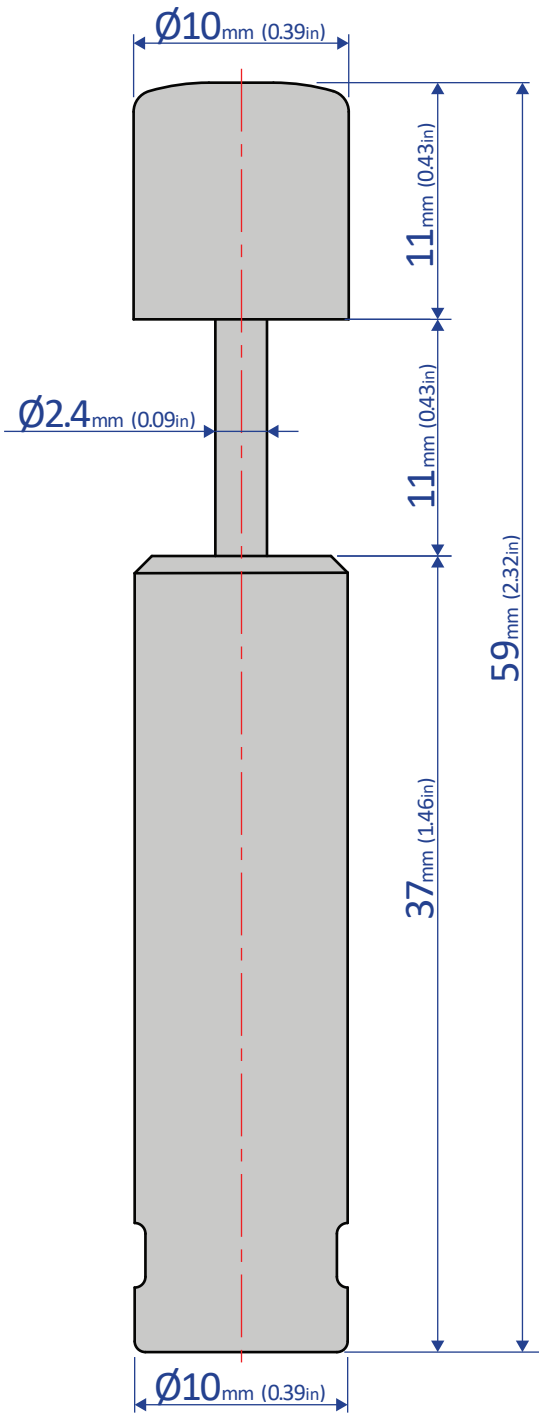

FPD-1012A1-RB

SHOCK ABSORBER - FIXED

Bansbach
easylift[®]

50 West Drive • Melbourne, Florida 32904
(321) 253-1999 • www.easylift.com • www.damper.net