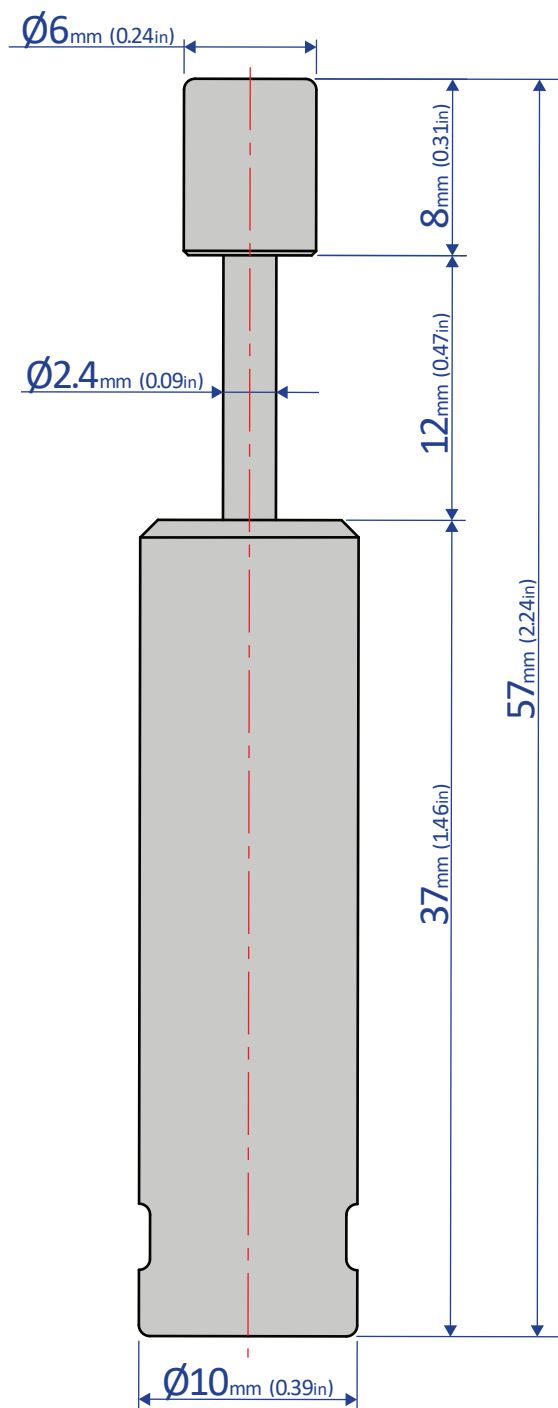

FPD-1012A5-CW

SHOCK ABSORBER - FIXED

Bansbach
easylift[®]

50 West Drive • Melbourne, Florida 32904
(321) 253-1999 • www.easylift.com • www.damper.net