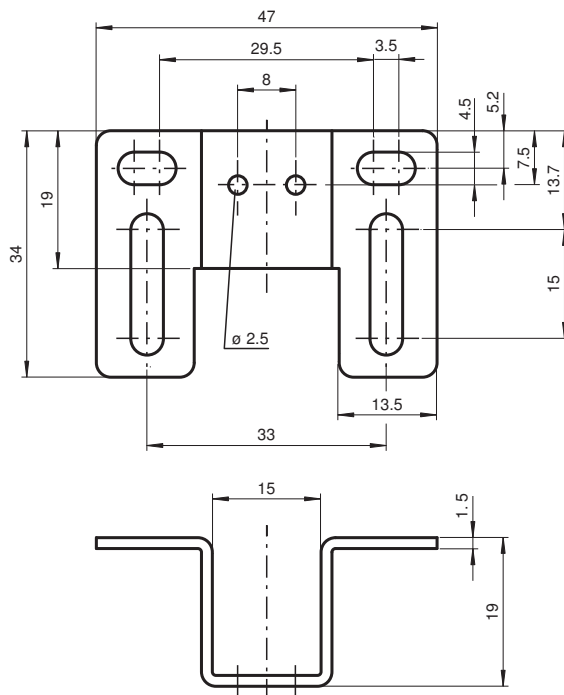

Mounting aid OMH-ML6-U

- Mounting bracket
- Simple and fast mounting

Mounting bracket

Dimensions

Technical Data

Mechanical specifications

Material: nickel-plated steel

Suitable series