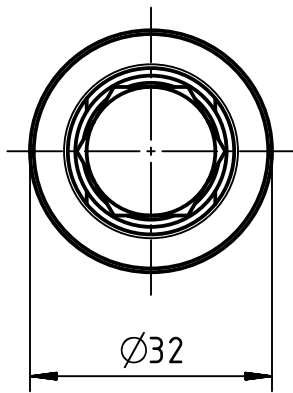

1 2 3 4 5 6

A

B

C

D

	All rights reserved Department EL PD - DE	All Dimensions in mm Original Size DIN A4		Scale 1:1	Free size tol.	Ref.
		HARTING Electric GmbH & Co. KG D-32339 Espelkamp	Created by HOLLERT	Inspected by SUNDERMEIER	Standardisation TIEMANNA	Date 2015-10-02
Title Han TC350 PE male contact M10 screw						Doc-Key / ECM-Nr. 100639319/UGD/000/A 500000094598
Type TB				Number 09 11 000 6158		Rev. A
						Page 1/1