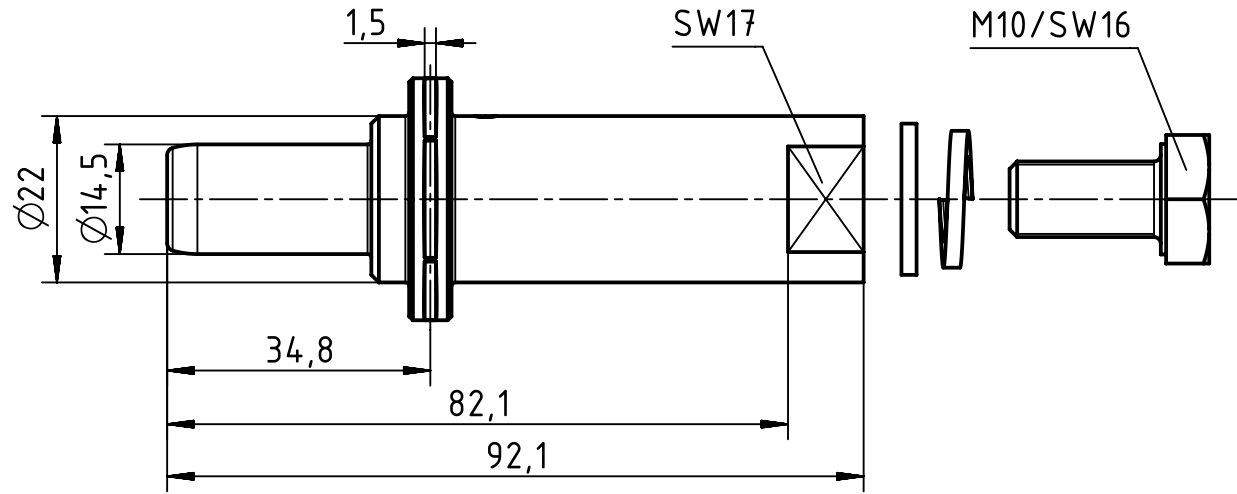

1 2 3 4 5 6

A

B

C

D

	All rights reserved Department EL PD - DE	All Dimensions in mm Original Size DIN A4		Scale 1:1	Free size tol.	Ref.
		HARTING Electric GmbH & Co. KG D-32339 Espelkamp	Created by HOLLERT	Inspected by SUNDERMEIER	Standardisation TIEMANNA	Date 2015-10-02
Title Han TC350 PE male contact M10 screw						Doc-Key / ECM-Nr. 100639319/UGD/000/A 500000094598
Type TB				Number 09 11 000 6158		Rev. A
						Page 1/1