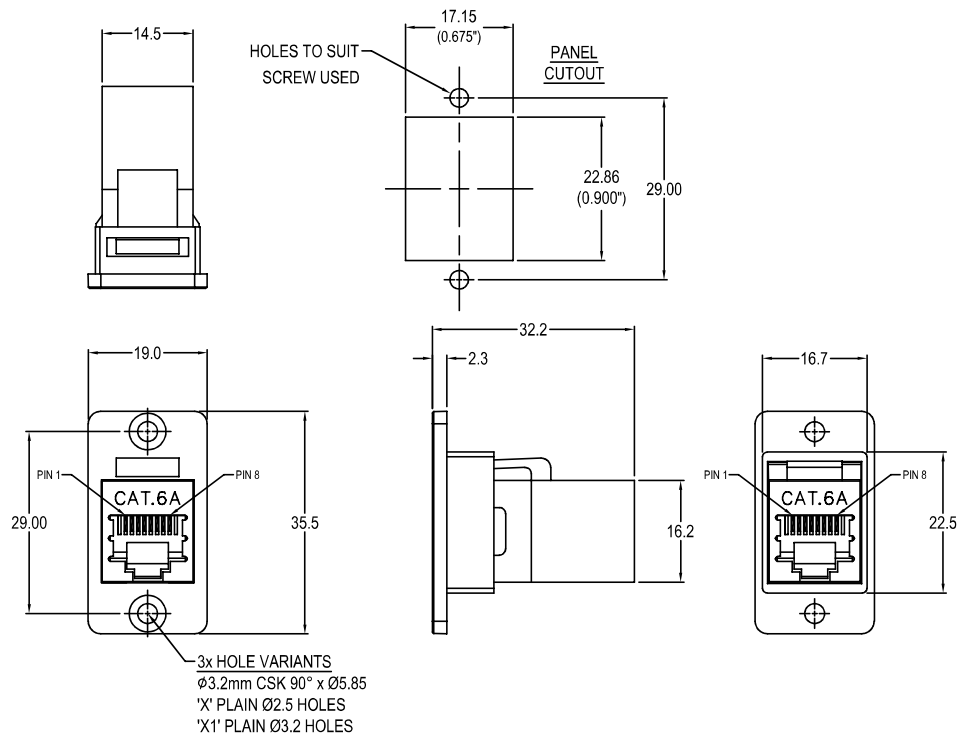

### Part No.

- CP30625S** SLIM FM Cat.6A Shielded RJ45 Black plastic frame, CSK holes  
**CP30625SX** SLIM FM Cat.6A Shielded RJ45 Black plastic frame, Ø2.5 PLAIN holes  
**CP30625SX1** SLIM FM Cat.6A Shielded RJ45 Black plastic frame, Ø3.2 PLAIN holes

### Feedthrough Features

- Fits standard rectangular cutout.
- Various hole mounting options.
- No soldering or punch termination. Use standard cable for each connector style.
- Low rear profile.