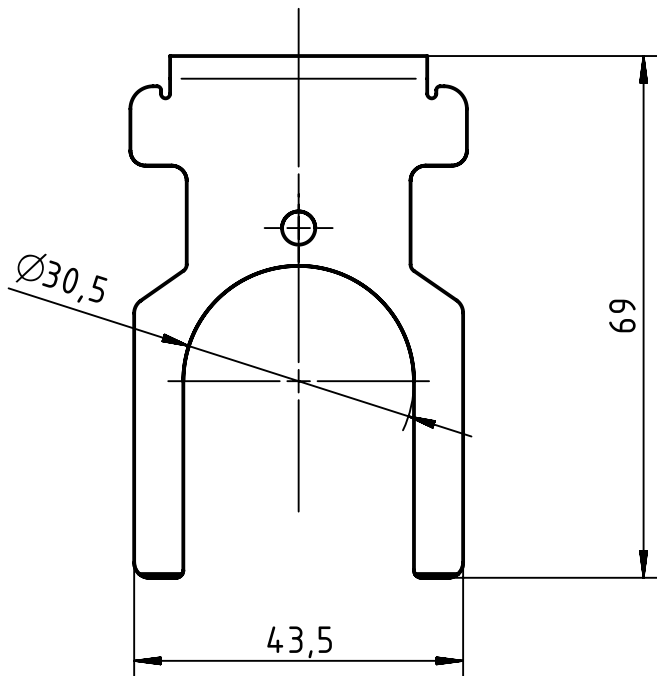

1 2 3 4 5 6

A

B

C

D

	All rights reserved Department EL PD - DE	All Dimensions in mm Original Size DIN A4		Scale 1:1	Free size tol.	Ref.
		HARTING Electric GmbH & Co. KG D-32339 Espelkamp	Created by MOELLERLI	Inspected by SCHLEGEL	Standardisation SCHMIDTM	Date 2013-10-02
Title removal tool HC-Individual						Doc-Key / ECM-Nr. 100229716/UGD/003/B 500000066925
Type TB				Number 09 99 000 0826		Rev. B
						Page 1/1