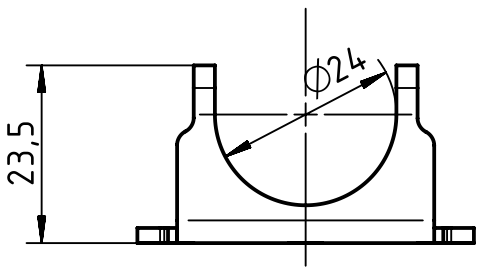

1 2 3 4 5 6

A

B

C

D

	All rights reserved Department EL PD - DE	All Dimensions in mm Original Size DIN A4		Scale 1:1	Free size tol.	Ref.
		HARTING Electric GmbH & Co. KG D-32339 Espelkamp	Created by MOELLERLI	Inspected by SCHLEGEL	Standardisation SCHMIDTM	Date 2013-10-02
Title removal tool HC-Individual						Doc-Key / ECM-Nr. 100229716/UGD/003/B 500000066925
Type TB				Number 09 99 000 0826		Rev. B
						Page 1/1