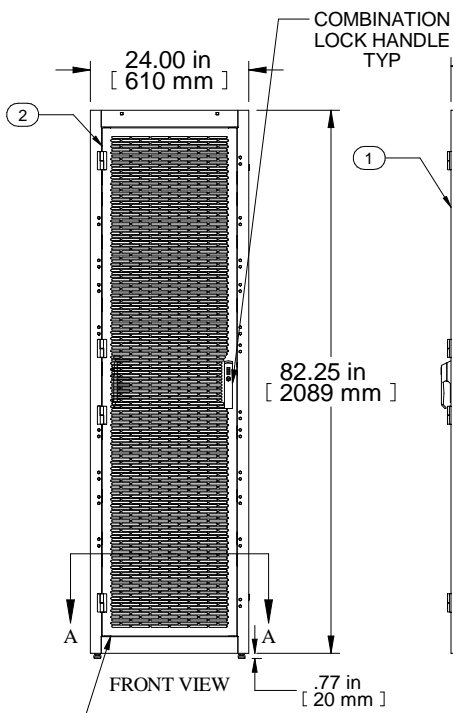

ISOMETRIC

FRONT VIEW DOORS REMOVED

DOORS ARE 63% AFR

FRONT VIEW

.77 in [20 mm]

RIGHT SIDE VIEW

REAR VIEW

LOCKABLE SIDE/BARRIER PANEL

LEFT SIDE VIEW

BOTTOM VIEW

| Item Number | Title                                  | Quantity |
|-------------|--|----------|
| 1           | COLO FRAME                             | 1        |
| 2           | COLO - 1 BAY FLUSH VENTED DOOR         | 2        |
| 3           | COLO - MTG CHANNEL 1/2/3 BAY (42")     | 2        |
| 4           | COLO - 1B PNL RAIL SQ. HOLE            | 2        |
| 5           | COLO - 1B PNL RAIL SQ. HOLE            | 2        |
| 6           | VCTPDU - 44U CABLE MNGMT (COM56942-44) | 2        |
| 7           | CL - SIDE PANEL (44U X 42/48)          | 1        |