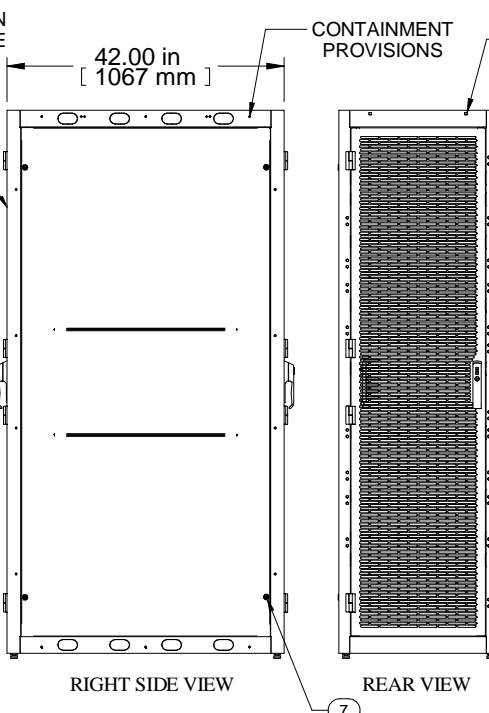

ISOMETRIC

FRONT VIEW DOORS REMOVED

DOORS ARE 63% AFR

FRONT VIEW

.77 in [20 mm]

RIGHT SIDE VIEW

REAR VIEW

LOCKABLE SIDE/BARRIER PANEL

LEFT SIDE VIEW

BOTTOM VIEW

| Item Number | Title                                  | Quantity |
|-------------|--|----------|
| 1           | COLO FRAME                             | 1        |
| 2           | COLO - 1 BAY FLUSH VENTED DOOR         | 2        |
| 3           | COLO - MTG CHANNEL 1/2/3 BAY (42")     | 2        |
| 4           | COLO - 1B PNL RAIL SQ. HOLE            | 2        |
| 5           | COLO - 1B PNL RAIL SQ. HOLE            | 2        |
| 6           | VCTPDU - 44U CABLE MNGMT (COM56942-44) | 2        |
| 7           | CL - SIDE PANEL (44U X 42/48)          | 1        |

| PART NUMBERS |                        |
|--------------|------------------------|
| CLC1B42      | PAINTED BLACK TEXTURED |

**NOTES**  
1 Bay Cabinet Assembly  
See Hammond Website for Additional Accessories