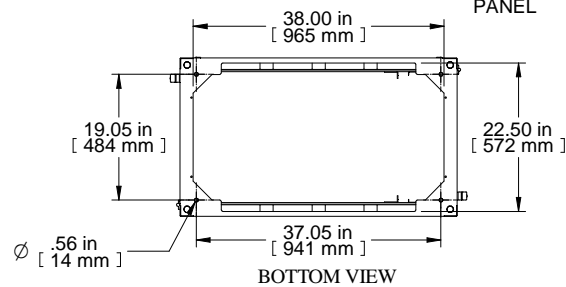

ISOMETRIC

FRONT VIEW DOORS REMOVED

DOORS ARE 63% AFR

FRONT VIEW

.77 in [20 mm]

RIGHT SIDE VIEW

REAR VIEW

LOCKABLE SIDE/BARRIER PANEL

LEFT SIDE VIEW

BOTTOM VIEW

| Item Number | Title                                  | Quantity |
|-------------|--|----------|
| 1           | COLO FRAME                             | 1        |
| 2           | COLO - 1 BAY FLUSH VENTED DOOR         | 2        |
| 3           | COLO - MTG CHANNEL 1/2/3 BAY (42")     | 2        |
| 4           | COLO - 1B PNL RAIL SQ. HOLE            | 2        |
| 5           | COLO - 1B PNL RAIL SQ. HOLE            | 2        |
| 6           | VCTPDU - 44U CABLE MNGMT (COM56942-44) | 2        |
| 7           | CL - SIDE PANEL (44U X 42/48)          | 1        |