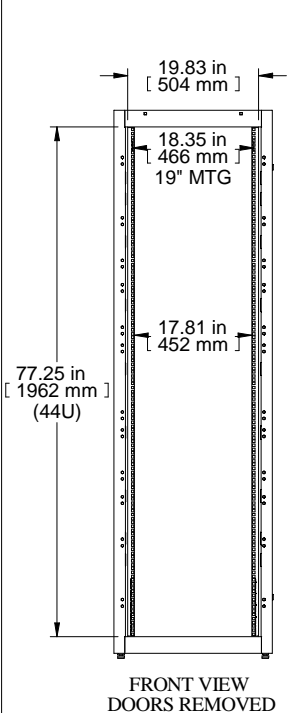

ISOMETRIC

FRONT VIEW DOORS REMOVED

DOORS ARE 63% AFR

FRONT VIEW

.77 in [20 mm]

RIGHT SIDE VIEW

REAR VIEW

LOCKABLE SIDE/BARRIER PANEL

LEFT SIDE VIEW

BOTTOM VIEW

| Item Number | Title                                  | Quantity |
|-------------|--|----------|
| 1           | COLO FRAME                             | 1        |
| 2           | COLO - 1 BAY FLUSH VENTED DOOR         | 2        |
| 3           | COLO - MTG CHANNEL 1/2/3 BAY (42")     | 2        |
| 4           | COLO - 1B PNL RAIL SQ. HOLE            | 2        |
| 5           | COLO - 1B PNL RAIL SQ. HOLE            | 2        |
| 6           | VCTPDU - 44U CABLE MNGMT (COM56942-44) | 2        |
| 7           | CL - SIDE PANEL (44U X 42/48)          | 1        |

| PART NUMBERS |                        |
|--------------|------------------------|
| CLC1B42      | PAINTED BLACK TEXTURED |

**NOTES**  
1 Bay Cabinet Assembly  
See Hammond Website for Additional Accessories