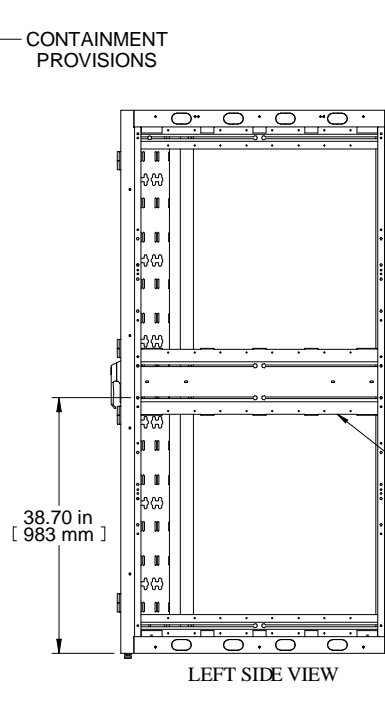

ISOMETRIC

FRONT VIEW DOORS REMOVED

DOORS ARE 63% AFR

FRONT VIEW

.77 in [20 mm]

RIGHT SIDE VIEW

REAR VIEW

LOCKABLE SIDE/BARRIER PANEL

LEFT SIDE VIEW

BOTTOM VIEW

| Item Number | Title                                  | Quantity |
|-------------|--|----------|
| 1           | COLO FRAME                             | 1        |
| 2           | COLO - 1 BAY FLUSH VENTED DOOR         | 2        |
| 3           | COLO - MTG CHANNEL 1/2/3 BAY (42")     | 2        |
| 4           | COLO - 1B PNL RAIL SQ. HOLE            | 2        |
| 5           | COLO - 1B PNL RAIL SQ. HOLE            | 2        |
| 6           | VCTPDU - 44U CABLE MNGMT (COM56942-44) | 2        |
| 7           | CL - SIDE PANEL (44U X 42/48)          | 1        |

| PART NUMBERS |                        |
|--------------|------------------------|
| CLC1B42      | PAINTED BLACK TEXTURED |

**NOTES**  
1 Bay Cabinet Assembly  
See Hammond Website for Additional Accessories