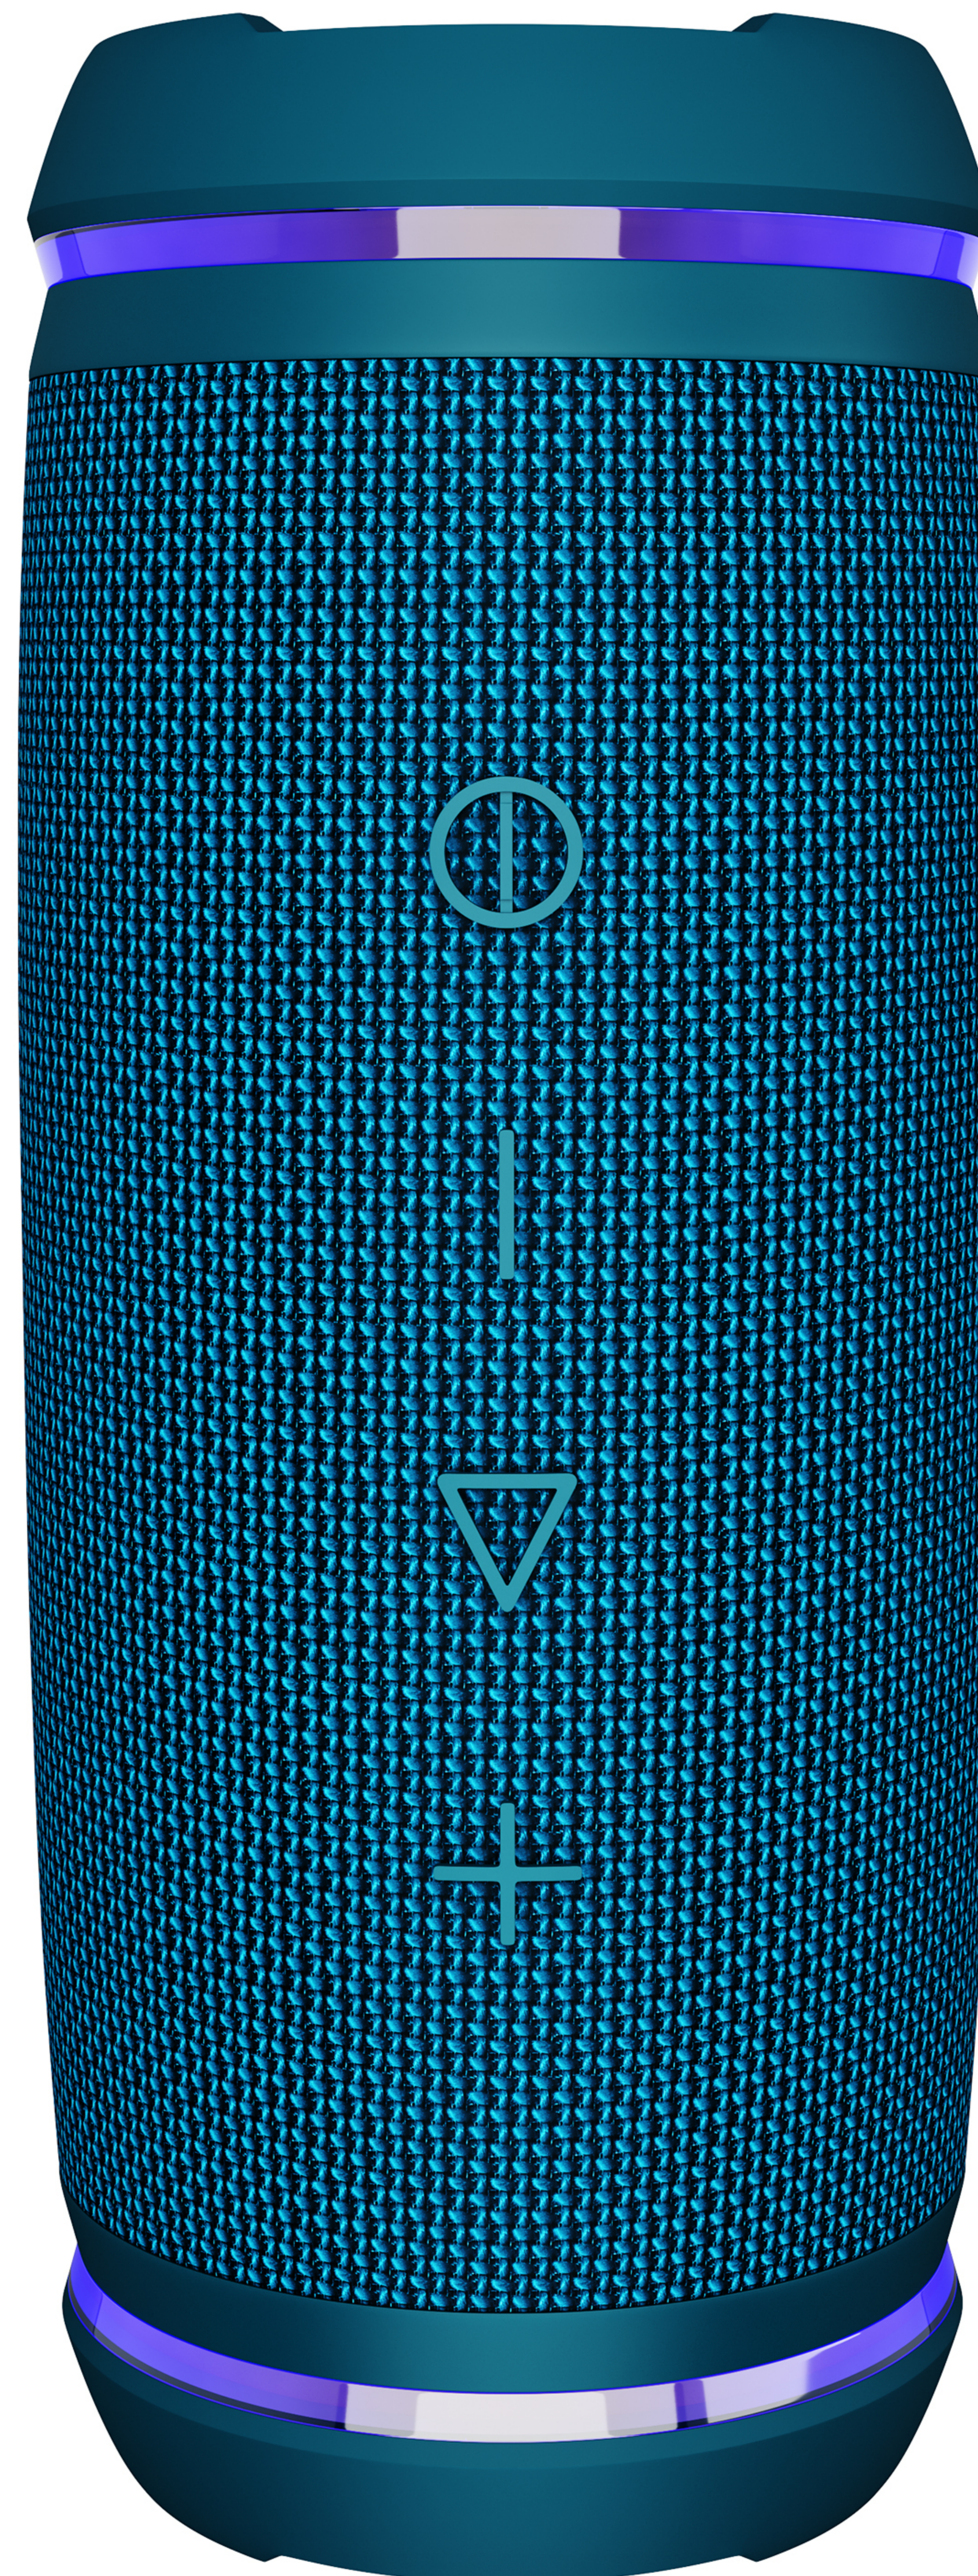

HD77

360 HD SOUND

ABILITY TO PAIR
2 SPEAKERS

25W SPEAKER

UP TO 20 HOURS
PLAYTIME

DUALBASS
TECHNOLOGY

IPX6 WATER
RESISTANCE

SHOCKPROOF
BODY

CARABINER
AND STRAP

 Bluetooth™ 5.0

PLEASE NOTE: That new Bluetooth 5.0 speakers cannot pair with old ones Bluetooth 4.2 in the TWS mode.