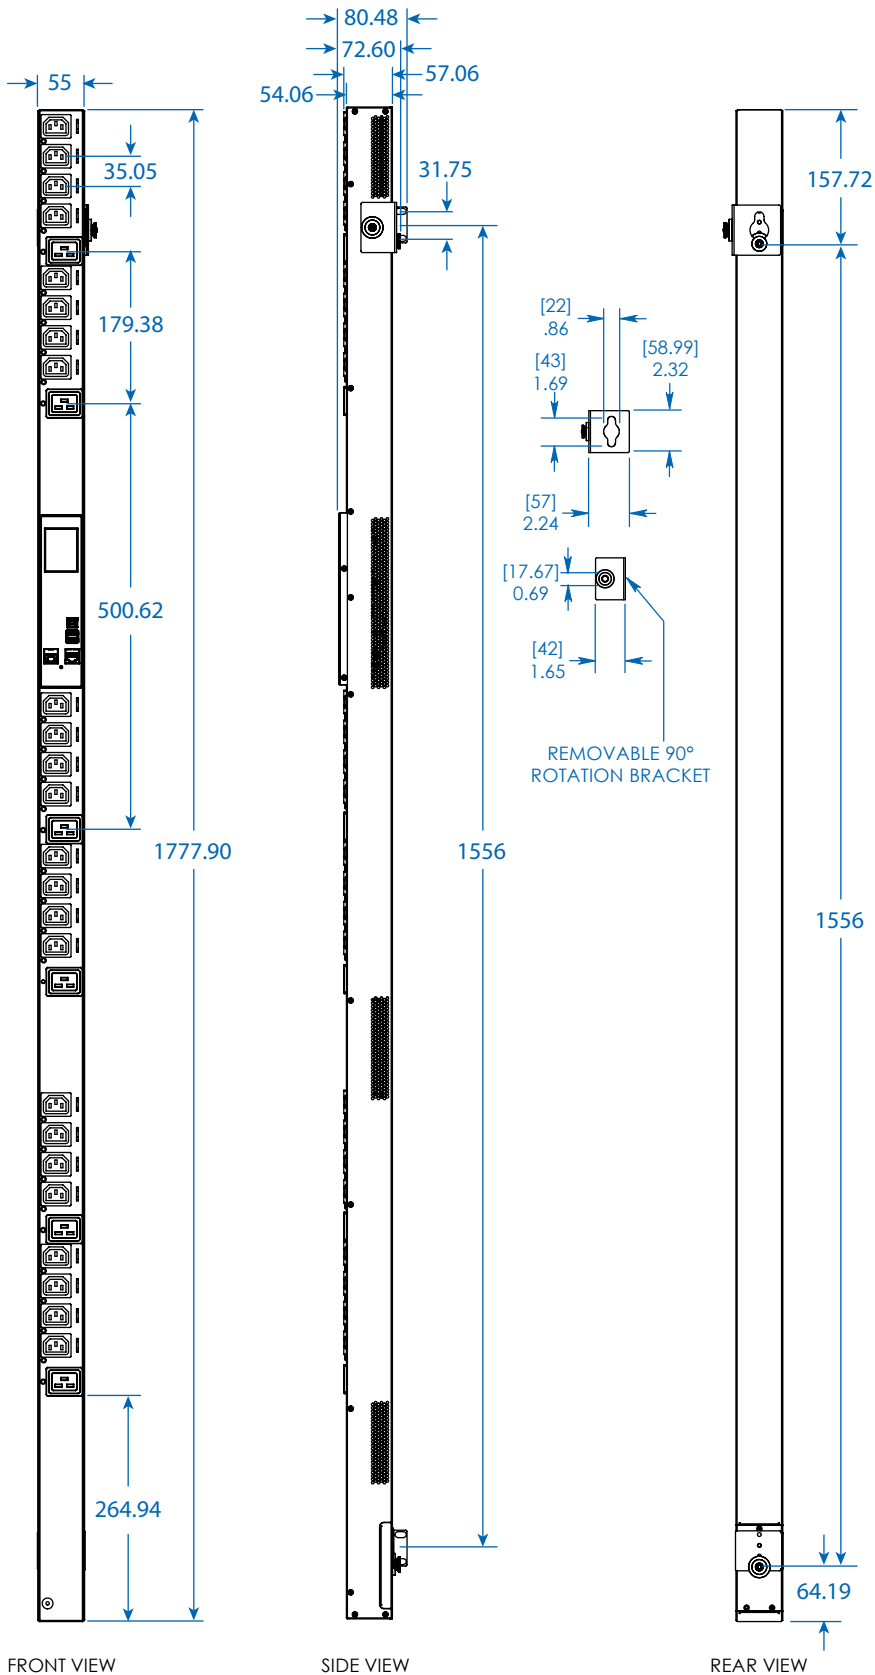

MODEL:

PDU3EVSR6L2120

Dimensions: mm

Tripp Lite has a policy of continuous improvement. Specifications are subject to change without notice. Photos and illustrations may differ slightly from actual products.