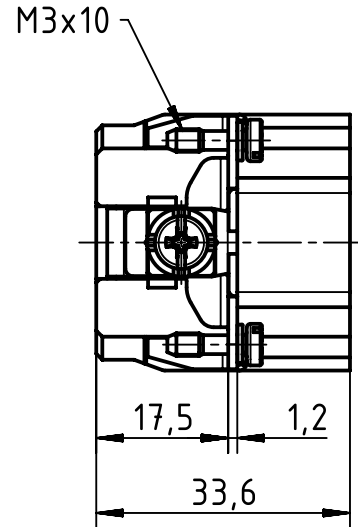

A

B

C

D

	All Dimensions in mm Original Size DIN A4		Scale 1:1	Free size tol.		Ref.
						Sub.
	All rights reserved		Created by RULLKOETTER	Inspected by SCHNIEDER	Standardisation TIEMANNA	Date 2019-05-08
	Department EL PD					State Final Release
HARTING Electric GmbH & Co. KG D-32339 Espelkamp			Title Han 24DD-HMC-M-c			Doc-Key / ECM-Nr. 100530973/UGD/003/B 500000150996
			Type TB	Number 09 16 224 3001		Rev. B
						Page 1/1