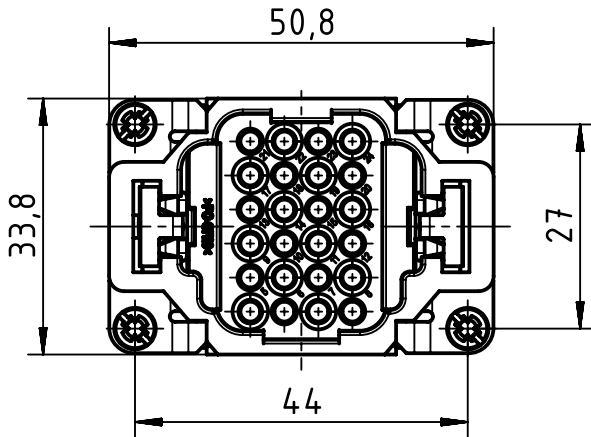

A

B

C

D

	All Dimensions in mm Original Size DIN A4		Scale 1:1	Free size tol.		Ref.
						Sub.
	All rights reserved		Created by RULLKOETTER	Inspected by SCHNIEDER	Standardisation TIEMANNA	Date 2019-05-08
	Department EL PD					State Final Release
HARTING Electric GmbH & Co. KG D-32339 Espelkamp			Title Han 24DD-HMC-M-c			Doc-Key / ECM-Nr. 100530973/UGD/003/B 500000150996
			Type TB	Number 09 16 224 3001		Rev. B
						Page 1/1