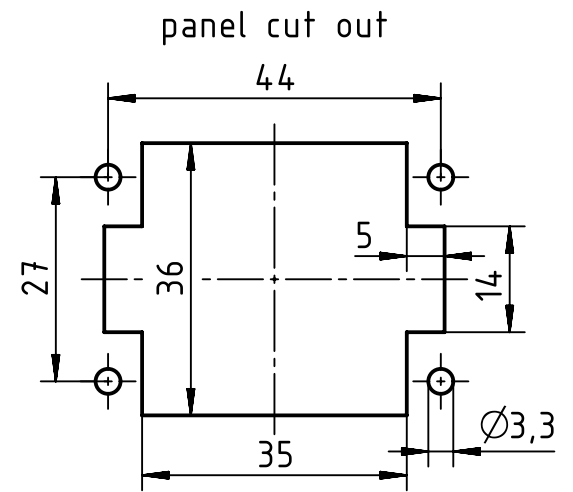

A

B

C

D

	All Dimensions in mm Original Size DIN A4		Scale 1:1	Free size tol.		Ref.
						Sub.
	All rights reserved		Created by RULLKOETTER	Inspected by SCHNIEDER	Standardisation TIEMANNA	Date 2019-05-08
	Department EL PD					State Final Release
HARTING Electric GmbH & Co. KG D-32339 Espelkamp			Title Han 24DD-HMC-M-c			Doc-Key / ECM-Nr. 100530973/UGD/003/B 500000150996
			Type TB	Number 09 16 224 3001		Rev. B
						Page 1/1