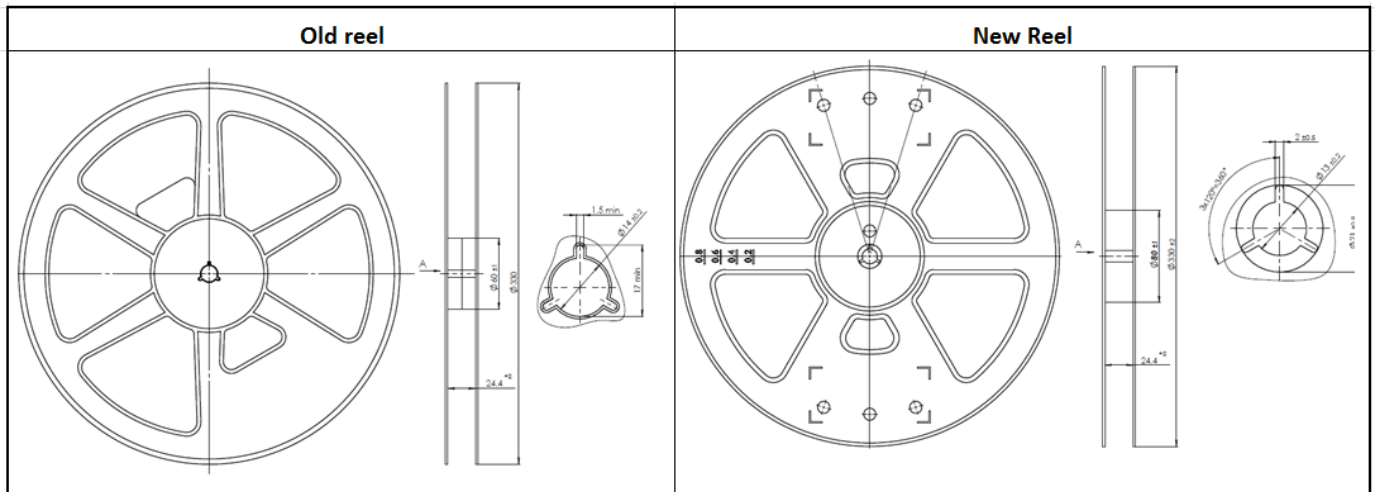

Reel Change of CG2 Shaped Leads Devise

25th May 2015

To: Valued customer

From: Littelfuse Product Management

Subject: Reel Change of Shaped Leads CG2 devices

This letter is to inform you that Littelfuse is going to use an 80mm reel for CG2 shaped leads GDT devices to replace the existing 60mm reel.

Please refer to drawings below that outline the difference between old reel and new reel.

A total of 15 P/N's will be affected by this change:

#	P/N	#	P/N
1	CG75LS	9	CG2350LSTR
2	CG75LSTR	10	CG2470LS
3	CG90LS	11	CG2470LSTR
4	CG90LSTR	12	CG2600LS
5	CG2230LSTR	13	CG2800LS
6	CG2300LS	14	CG2800LSTR
7	CG2300LSTR	15	CG21000LSTR
8	CG2350LS		

This change will have no impact on both product dimension and electric specification.

Reel Change of CG2 Shaped Leads Devise

This change will be effective **immediately**. Customer should expect to receive parts with new reel once the existing inventory is depleted.