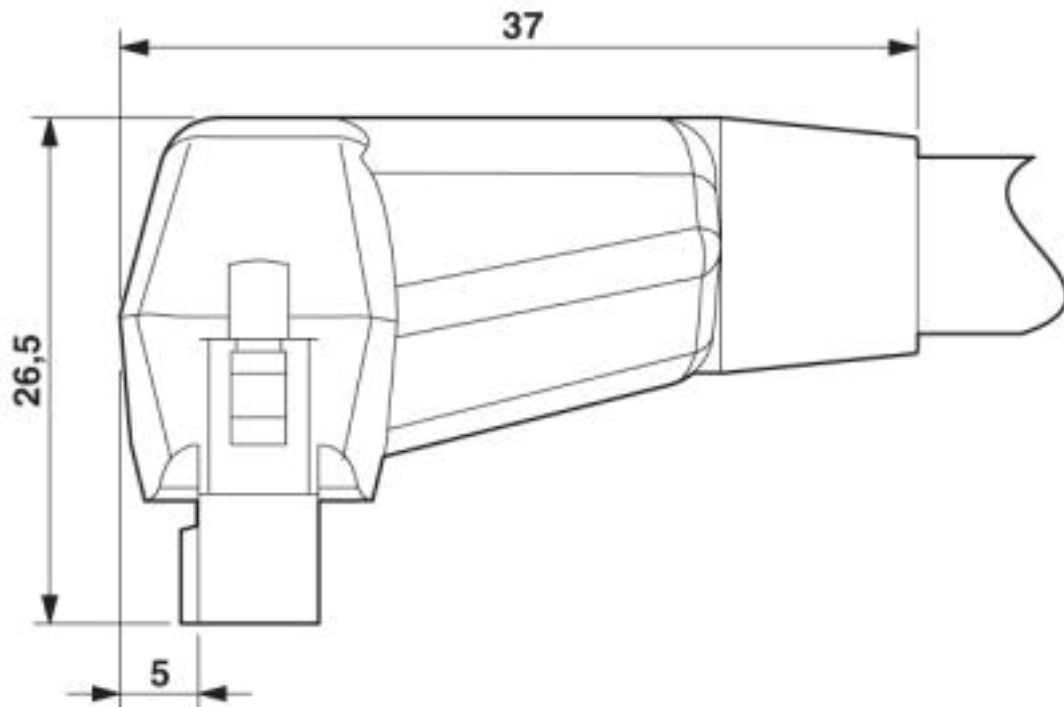

Cable - VIP-CAB-FLK14/16/6,0M/S7 - 2904522

Connection diagram

14-pos. Socket strip PIN	16-pos. Socket strip PIN	Wire color
1	16	Black
2	14	Brown
3	12	Red
4	10	Orange
5	8	Yellow
6	6	Green
7	4	Blue
8	2	Violet
9	9	Gray
10	1	White
11	11	White-black
12	3	White-brown
13	13	White-red
14	5	White-orange
	7	-
	15	-

Pin assignment and color code

Cable - VIP-CAB-FLK14/16/6,0M/S7 - 2904522

Dimensional drawing

Phoenix Contact 2019 © - all rights reserved
<http://www.phoenixcontact.com>

PHOENIX CONTACT GmbH & Co. KG
Flachsmarktstr. 8
32825 Blomberg
Germany
Tel. +49 5235 300
Fax +49 5235 3 41200
<http://www.phoenixcontact.com>