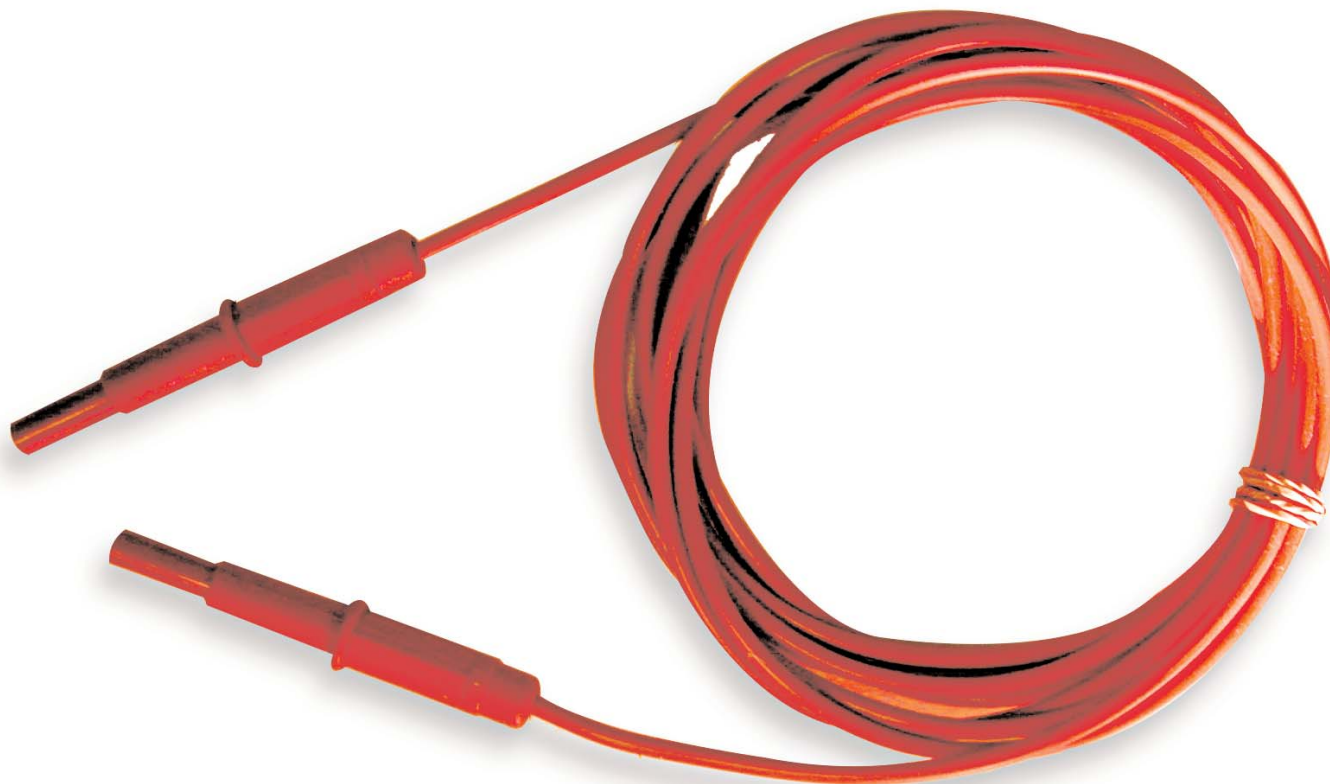

**123501R/5**

Red Silicone Test Lead 5' / 1.52m (4.0mm Shutter plug)

**Voltage / Amperage Rating**

Maximum Voltage: 1000V  
Maximum Amperage: 10A

Copyright © 2007 Test Products International, Inc.

**Agency Listing**

N/A

**Category Rating**

CAT III 1000V

**Insulation Material**

Silicone

**Dimensions**

Lead Length: 5' (1.52m)  
Prod Length: N/A  
Jaw Opening: N/A

**Type**

0.16 (4.0mm) Shutter Plug &  
0.16 (4.0mm) Shutter Plug