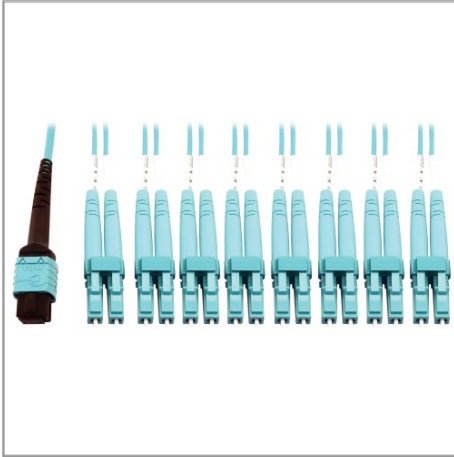

400G Multimode 50/125 OM4 Plenum Fiber Optic Breakout Cable, 24F MTP/MPO-PC to (x4) LC Duplex (F/M), Aqua, 5 m

MODEL NUMBER: N846D-05M-24CAQ

400 GbE Ethernet cable supports high bandwidths necessary for next-generation cloud services, hyperscale data centers and telecom carriers.

Features

400 GbE Cable Supports Higher Bandwidths Needed for Next-Gen Data and Voice Networking

As the amount of traffic in data networks grows, so does the need for next-generation devices and fiber cables to support much higher bandwidths in cloud services, hyperscale data centers, telecom applications and equipment OEM companies. This multimode 50/125 OM4 breakout cable is an ideal choice for 400G Ethernet applications up to 100 meters (at 850 nm). It has documented insertion loss and back reflection testing on every connector and attenuation loss that meets or exceeds current standards.

24-Fiber MTP/MPO Connector Designed for the Latest QSFP-DD Transceivers

The MPO connector has a wide parallel optical interface for use with the latest 400G QSFP-DD transceivers, making this cable an excellent solution for your high-density network application. The MPO connector is the same size as a standard SC connector, but much denser, allowing vertical stacking in switches or patch panels where space is at a premium. Pull tabs make the cable easy to install or remove with one hand. The LC duplex connectors are recommended for high-density feed-through cassettes with no splicing required.

Aqua Jacket Helps Avoid Misidentification That Can Cause Costly Downtime

The OM4-rated cable has an aqua jacket, which is easy to identify quickly in a crowded patch panel or switch and helps prevent the cable from becoming accidentally disconnected. The three-millimeter ruggedized plenum-rated jacket has low smoke and flame characteristics, making it suitable for premise applications in ceilings, walls and ducts.