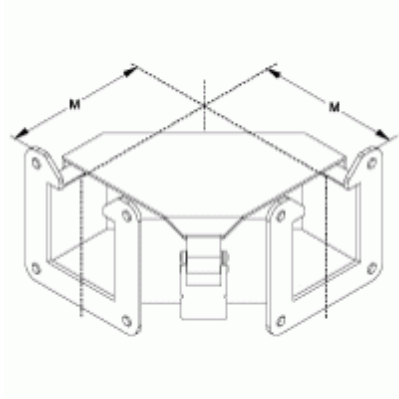

## 90 degree Elbow Top Opening *1485 9N Series*

Part No.	Size
1485B9N	2.5 x 2.5
1485C9N	4 x 4
1485D9N	6 x 6
1485E9N	8 x 8
1485F9N	12 x 6

One flat sealing plate included

Tags: **90 degree, elbow, wireway, 1485**