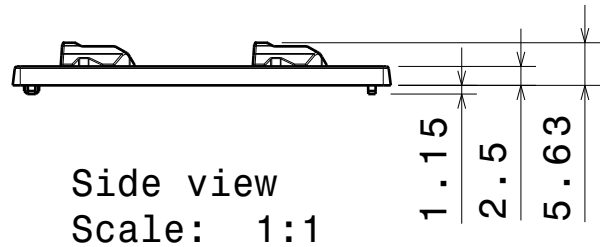

D C B A

4

Top view  
Scale: 1:1

Isometric view  
Scale: 1:1

3

Bottom view  
Scale: 1:1

2

Side view  
Scale: 1:1

4

3

2

INDEX	PART NO	DESCRIPTION	MATERIAL	COLOUR
1	C15967	STRADA-2X2CSP-T2	PMMA 8N	clear

Tolerances if not otherwise shown  
According to DIN ISO 2768-1  
Linear measures:  
Up to 30mm class M, otherwise class C.  
According to DIN ISO 2768-2  
Form and position: class L

SIZE	PART NUMBER
A4	C15967

SCALE	1:1	WEIGHT	5,82 g	SHEET	1/1
-------	-----	--------	--------	-------	-----

1

1

D A