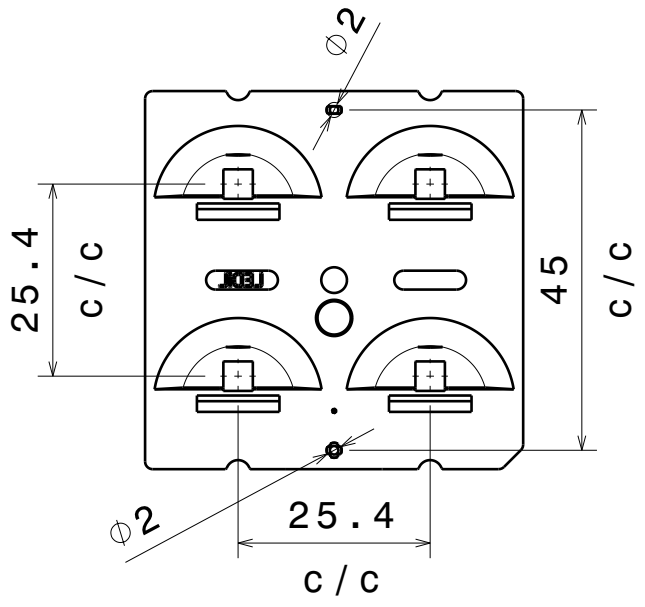

D C B A

4

Top view  
Scale: 1:1

Isometric view  
Scale: 1:1

3

Bottom view  
Scale: 1:1

2

Side view  
Scale: 1:1

4

3

2

INDEX	PART NO	DESCRIPTION	MATERIAL	COLOUR
1	C15967	STRADA-2X2CSP-T2	PMMA 8N	clear

Tolerances if not otherwise shown  
According to DIN ISO 2768-1  
Linear measures:  
Up to 30mm class M, otherwise class C.  
According to DIN ISO 2768-2  
Form and position: class L

SIZE	PART NUMBER
A4	C15967

SCALE	1:1	WEIGHT	5,82 g	SHEET	1/1
-------	-----	--------	--------	-------	-----

1

1

D A