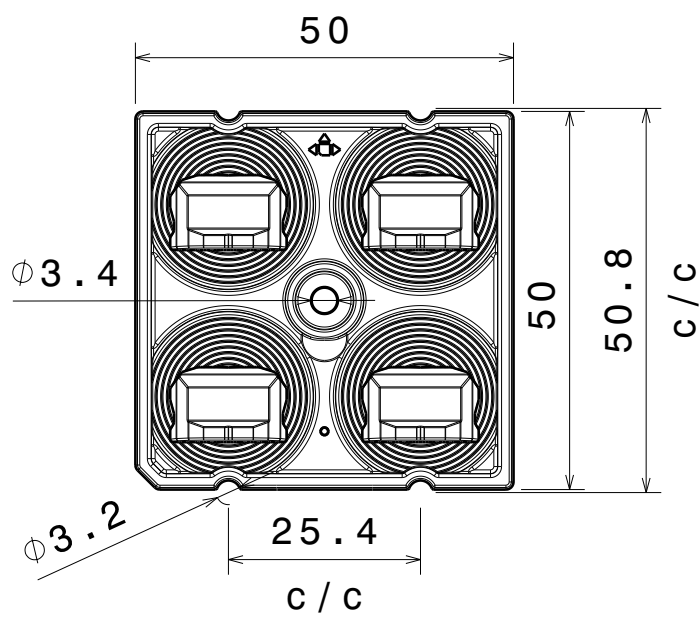

D C B A

4

Top view  
Scale: 1:1

Isometric view  
Scale: 1:1

3

Bottom view  
Scale: 1:1

2

Side view  
Scale: 1:1

4

3

2

INDEX	PART NO	DESCRIPTION	MATERIAL	COLOUR
1	C15967	STRADA-2X2CSP-T2	PMMA 8N	clear

Tolerances if not otherwise shown  
According to DIN ISO 2768-1  
Linear measures:  
Up to 30mm class M, otherwise class C.  
According to DIN ISO 2768-2  
Form and position: class L

SIZE	PART NUMBER
A4	C15967

SCALE	1:1	WEIGHT	5,82 g	SHEET	1/1
-------	-----	--------	--------	-------	-----

1

1

D A