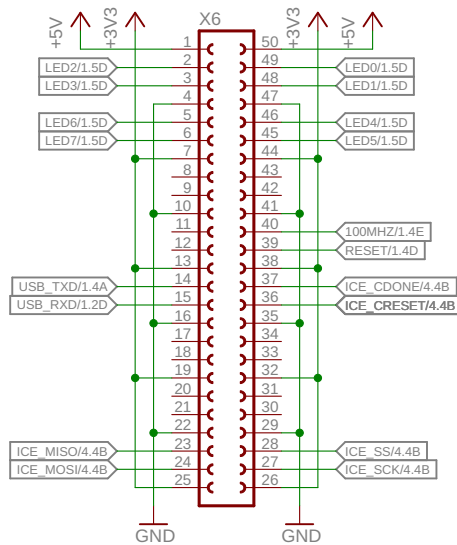

Bank D

TITLE: alchitry_copper

Document Number:

REV:

Date: 2/12/19 2:14 PM

Sheet: 2/4