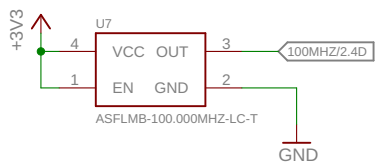

ICE40HX8K-CB132IC

ICE40HX8K-CB132IC

ICE40HX8K-CB132IC

ICE40HX8K-CB132IC

Reset Button

TITLE: alchitry_copper	
Document Number:	REV:
Date: 2/12/19 2:14 PM	Sheet: 1/4

Bank A

Bank B