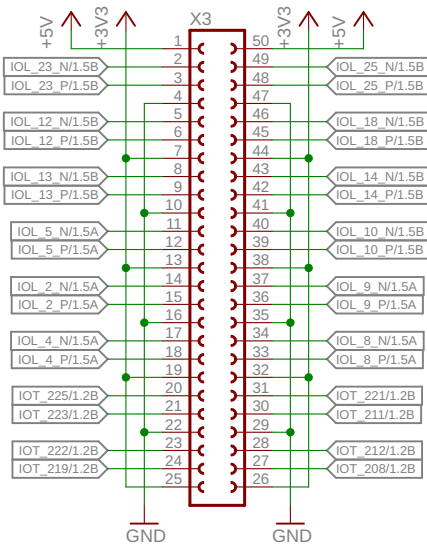

ICE40HX8K-CB132IC

ICE40HX8K-CB132IC

ICE40HX8K-CB132IC

ICE40HX8K-CB132IC

Reset Button

TITLE: alchitry_copper	
Document Number:	REV:
Date: 2/12/19 2:14 PM	Sheet: 1/4

Bank A

Bank B