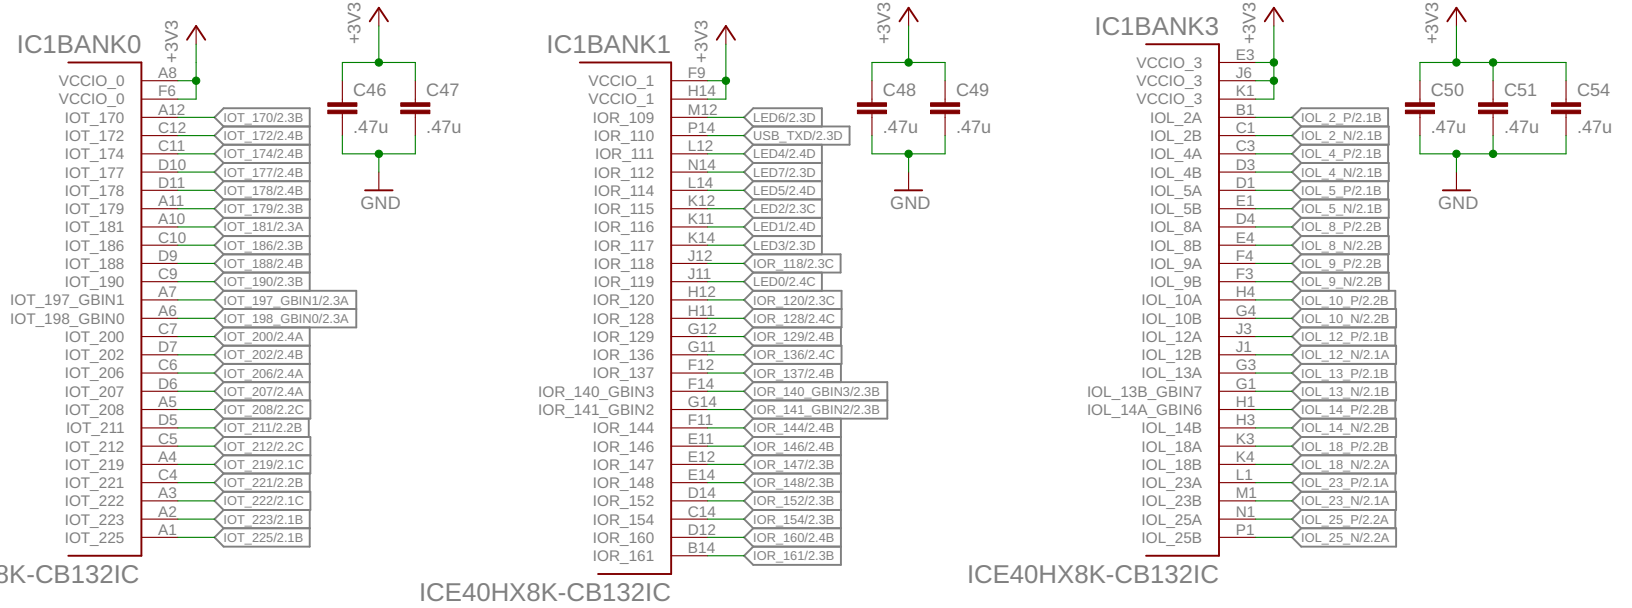

C

D

E

A

B

C

D

E

ICE40HX8K-CB132IC

ICE40HX8K-CB132IC

ICE40HX8K-CB132IC

ICE40HX8K-CB132IC

Reset Button

TITLE: alchitry_copper	
Document Number:	REV:
Date: 2/12/19 2:14 PM	Sheet: 1/4

Bank A

Bank B