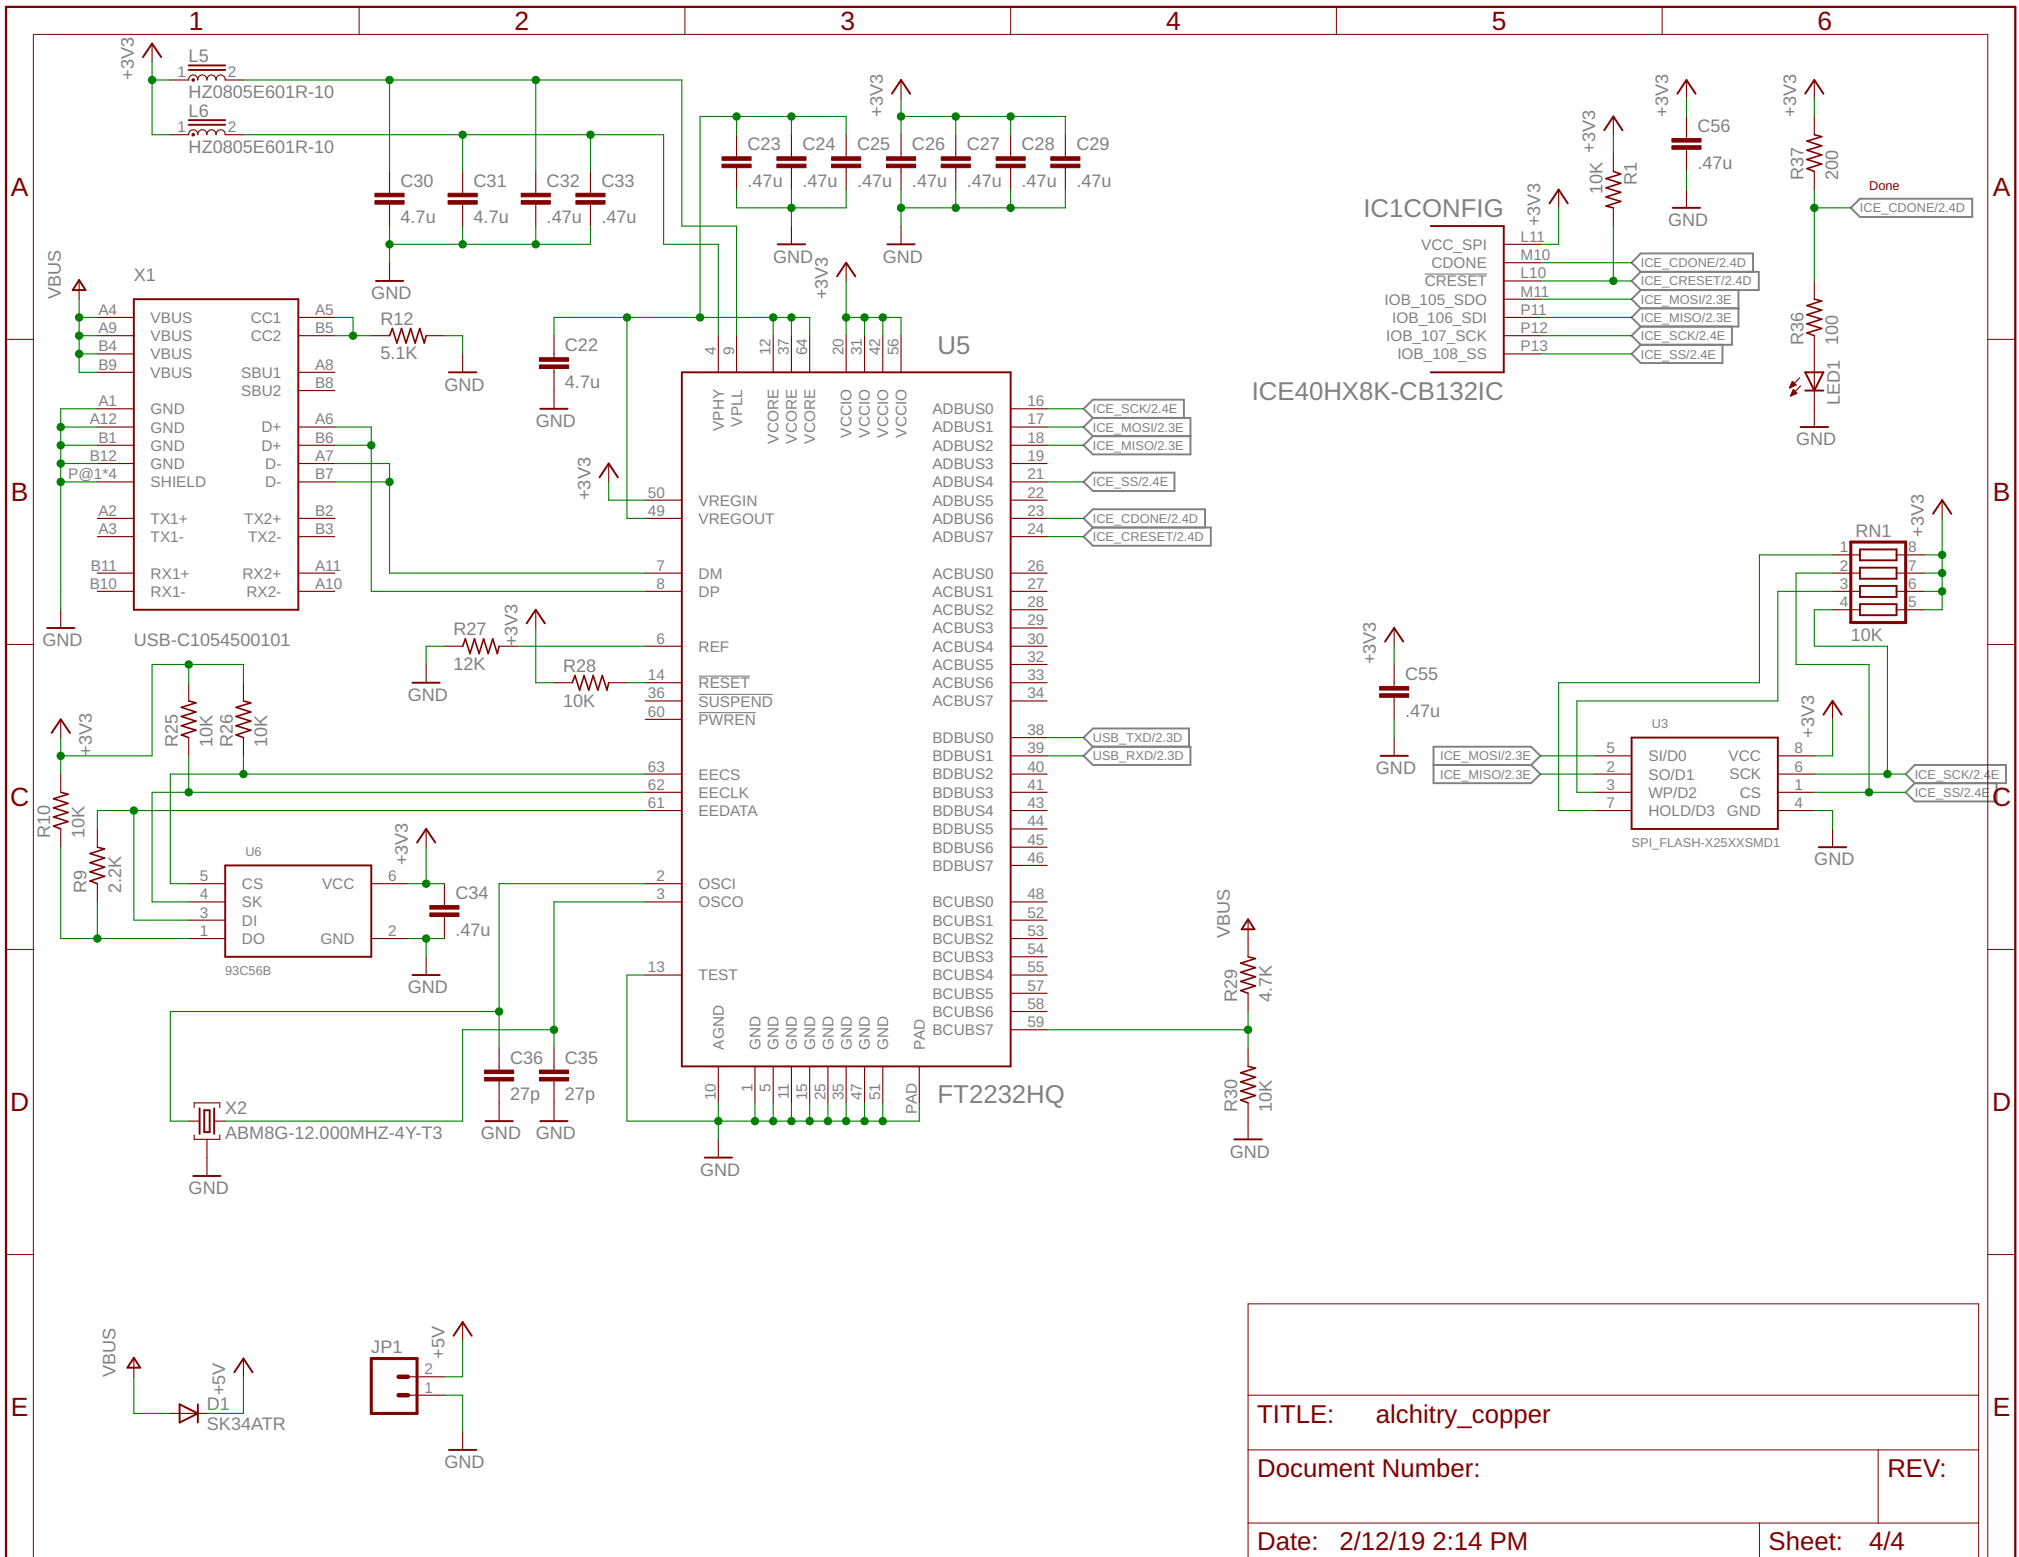

ICE40HX8K-CB132IC

ICE40HX8K-CB132IC

ICE40HX8K-CB132IC

ICE40HX8K-CB132IC

Reset Button

TITLE: alchitry_copper	
Document Number:	REV:
Date: 2/12/19 2:14 PM	Sheet: 1/4

Bank A

Bank B

Bank C

Bank D

TITLE: alchitry_copper

Document Number:

REV:

Date: 2/12/19 2:14 PM

Sheet: 2/4

ICE40HX8K-CB132IC

TITLE: alchitry_copper	
Document Number:	REV:
Date: 2/12/19 2:14 PM	Sheet: 3/4

TITLE: alchitry_copper

Document Number:

REV:

Date: 2/12/19 2:14 PM

Sheet: 4/4