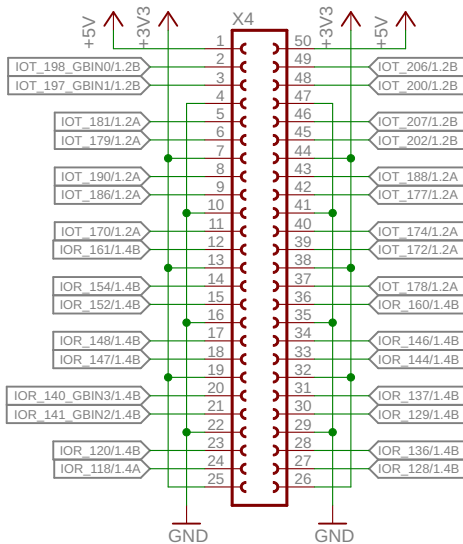

ICE40HX8K-CB132IC

ICE40HX8K-CB132IC

ICE40HX8K-CB132IC

ICE40HX8K-CB132IC

Reset Button

TITLE: alchitry_copper	
Document Number:	REV:
Date: 2/12/19 2:14 PM	Sheet: 1/4

Bank A

Bank B