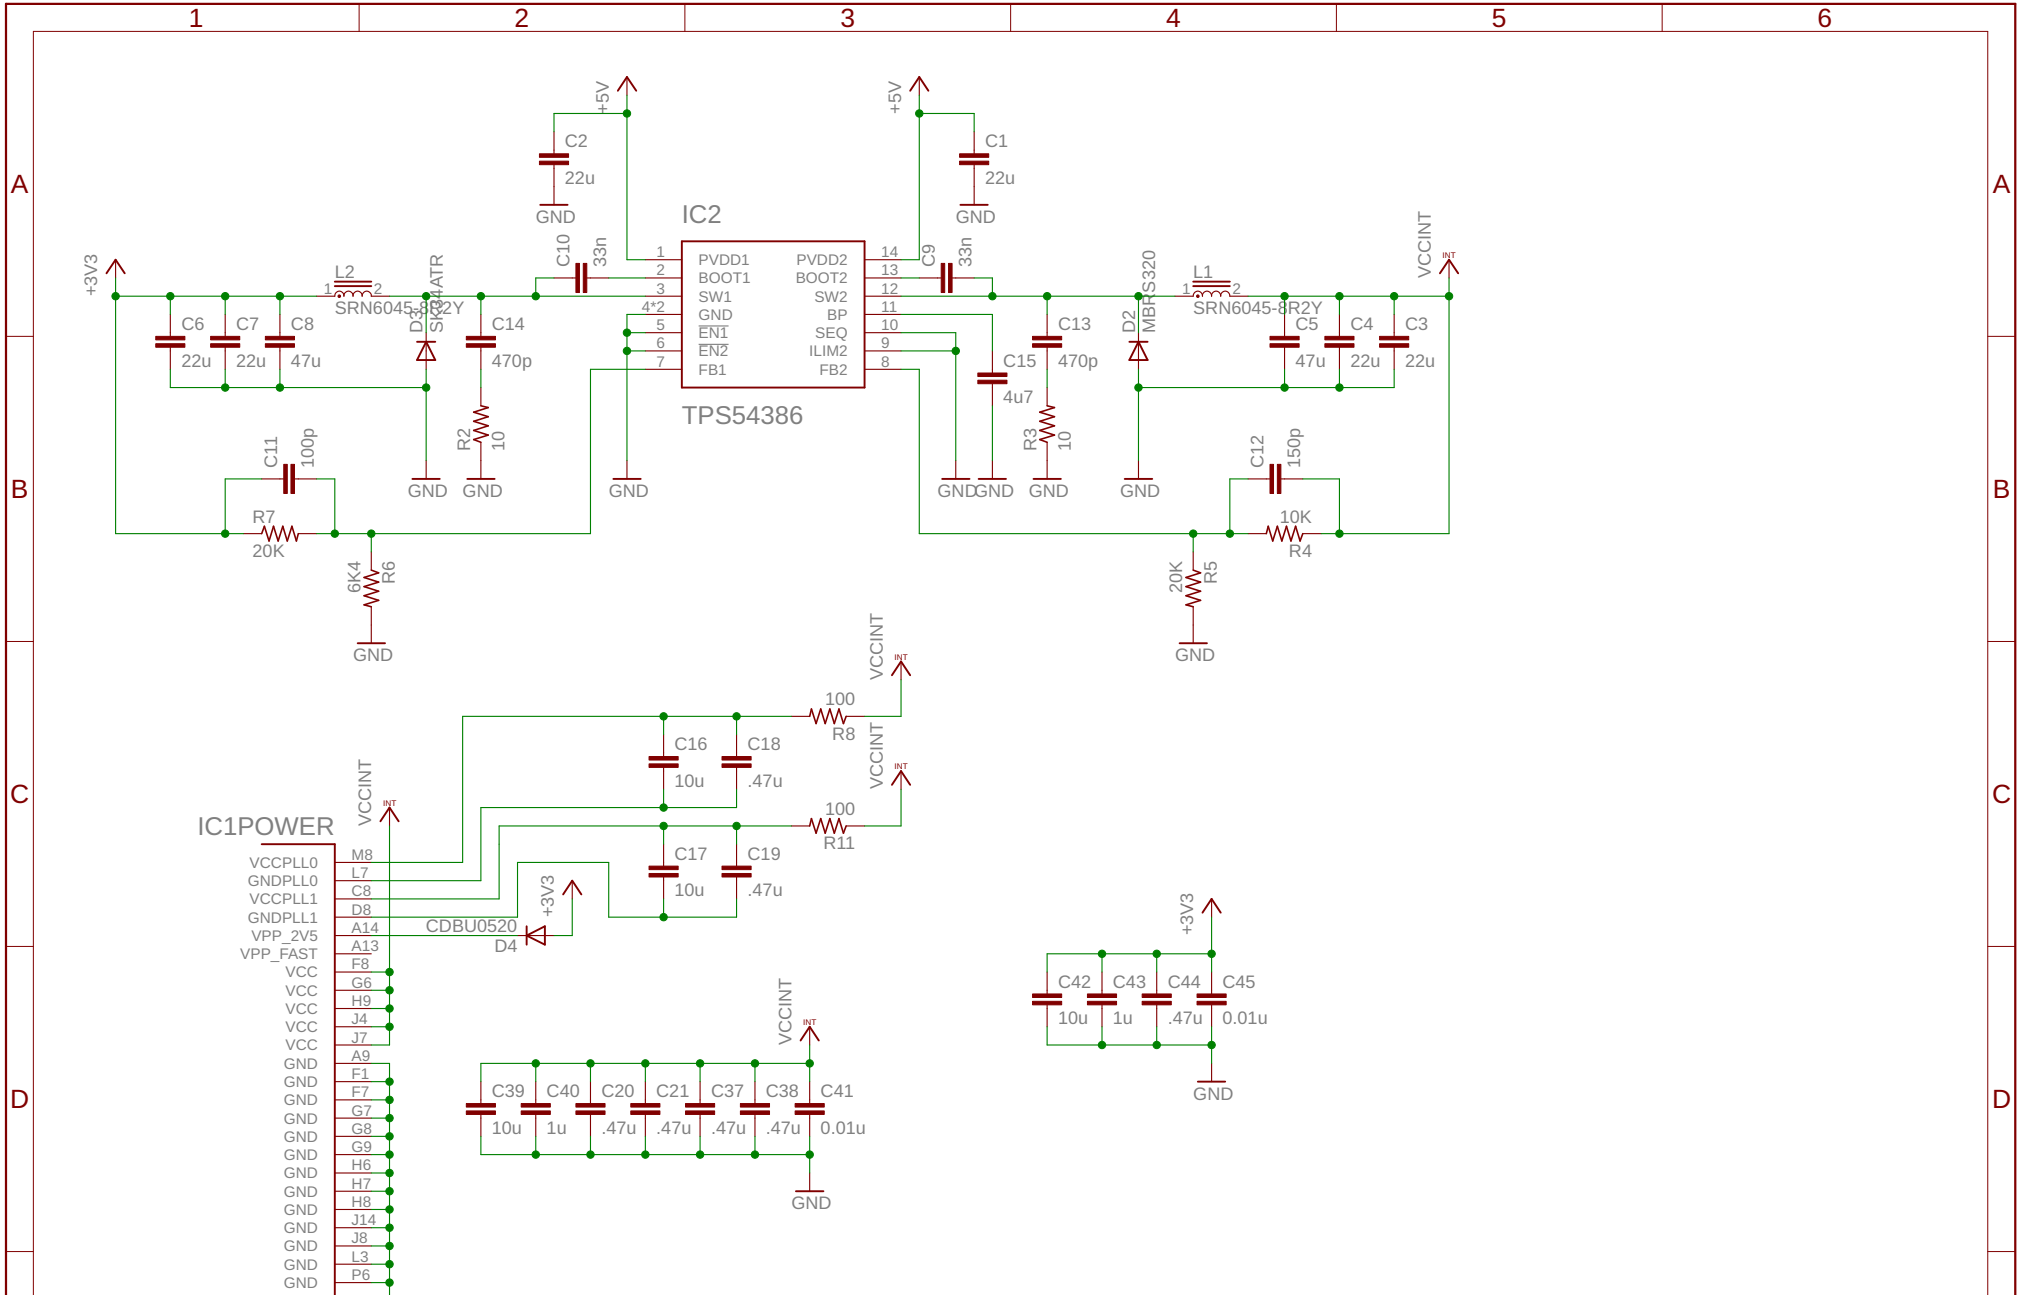

ICE40HX8K-CB132IC

ICE40HX8K-CB132IC

ICE40HX8K-CB132IC

ICE40HX8K-CB132IC

Reset Button

TITLE: alchitry_copper	
Document Number:	REV:
Date: 2/12/19 2:14 PM	Sheet: 1/4

Bank A

Bank B

Bank C

Bank D

TITLE: alchitry_copper

Document Number:

REV:

Date: 2/12/19 2:14 PM

Sheet: 2/4

ICE40HX8K-CB132IC

TITLE: alchitry_copper	
Document Number:	REV:
Date: 2/12/19 2:14 PM	Sheet: 3/4

TITLE: alchitry_copper

Document Number:

REV:

Date: 2/12/19 2:14 PM

Sheet: 4/4