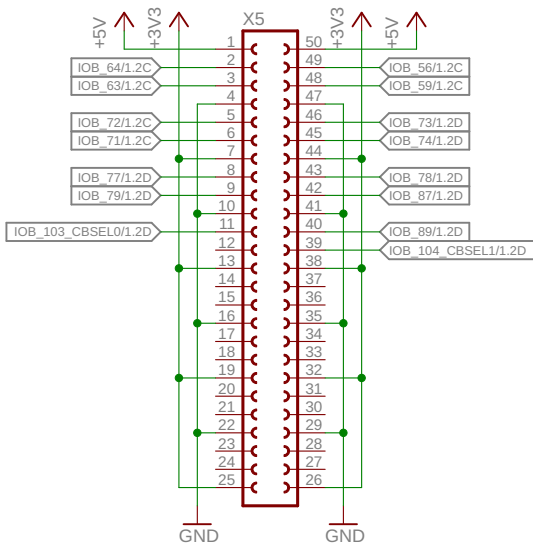

Bank A

Bank B

Bank C

Bank D

TITLE: alchitry_copper

Document Number:

REV:

Date: 2/12/19 2:14 PM

Sheet: 2/4