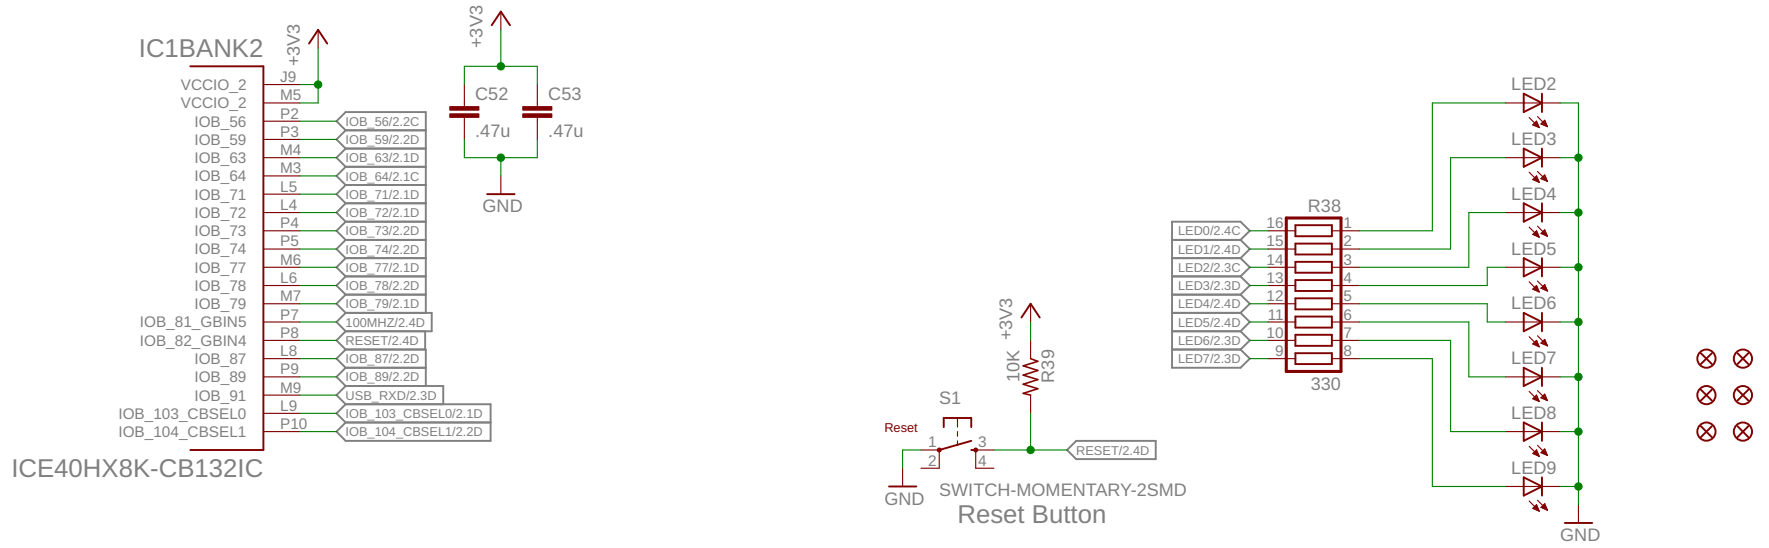

C

D

E

A

B

C

D

E

ICE40HX8K-CB132IC

ICE40HX8K-CB132IC

ICE40HX8K-CB132IC

ICE40HX8K-CB132IC

Reset Button

TITLE: alchitry_copper	
Document Number:	REV:
Date: 2/12/19 2:14 PM	Sheet: 1/4

Bank A

Bank B