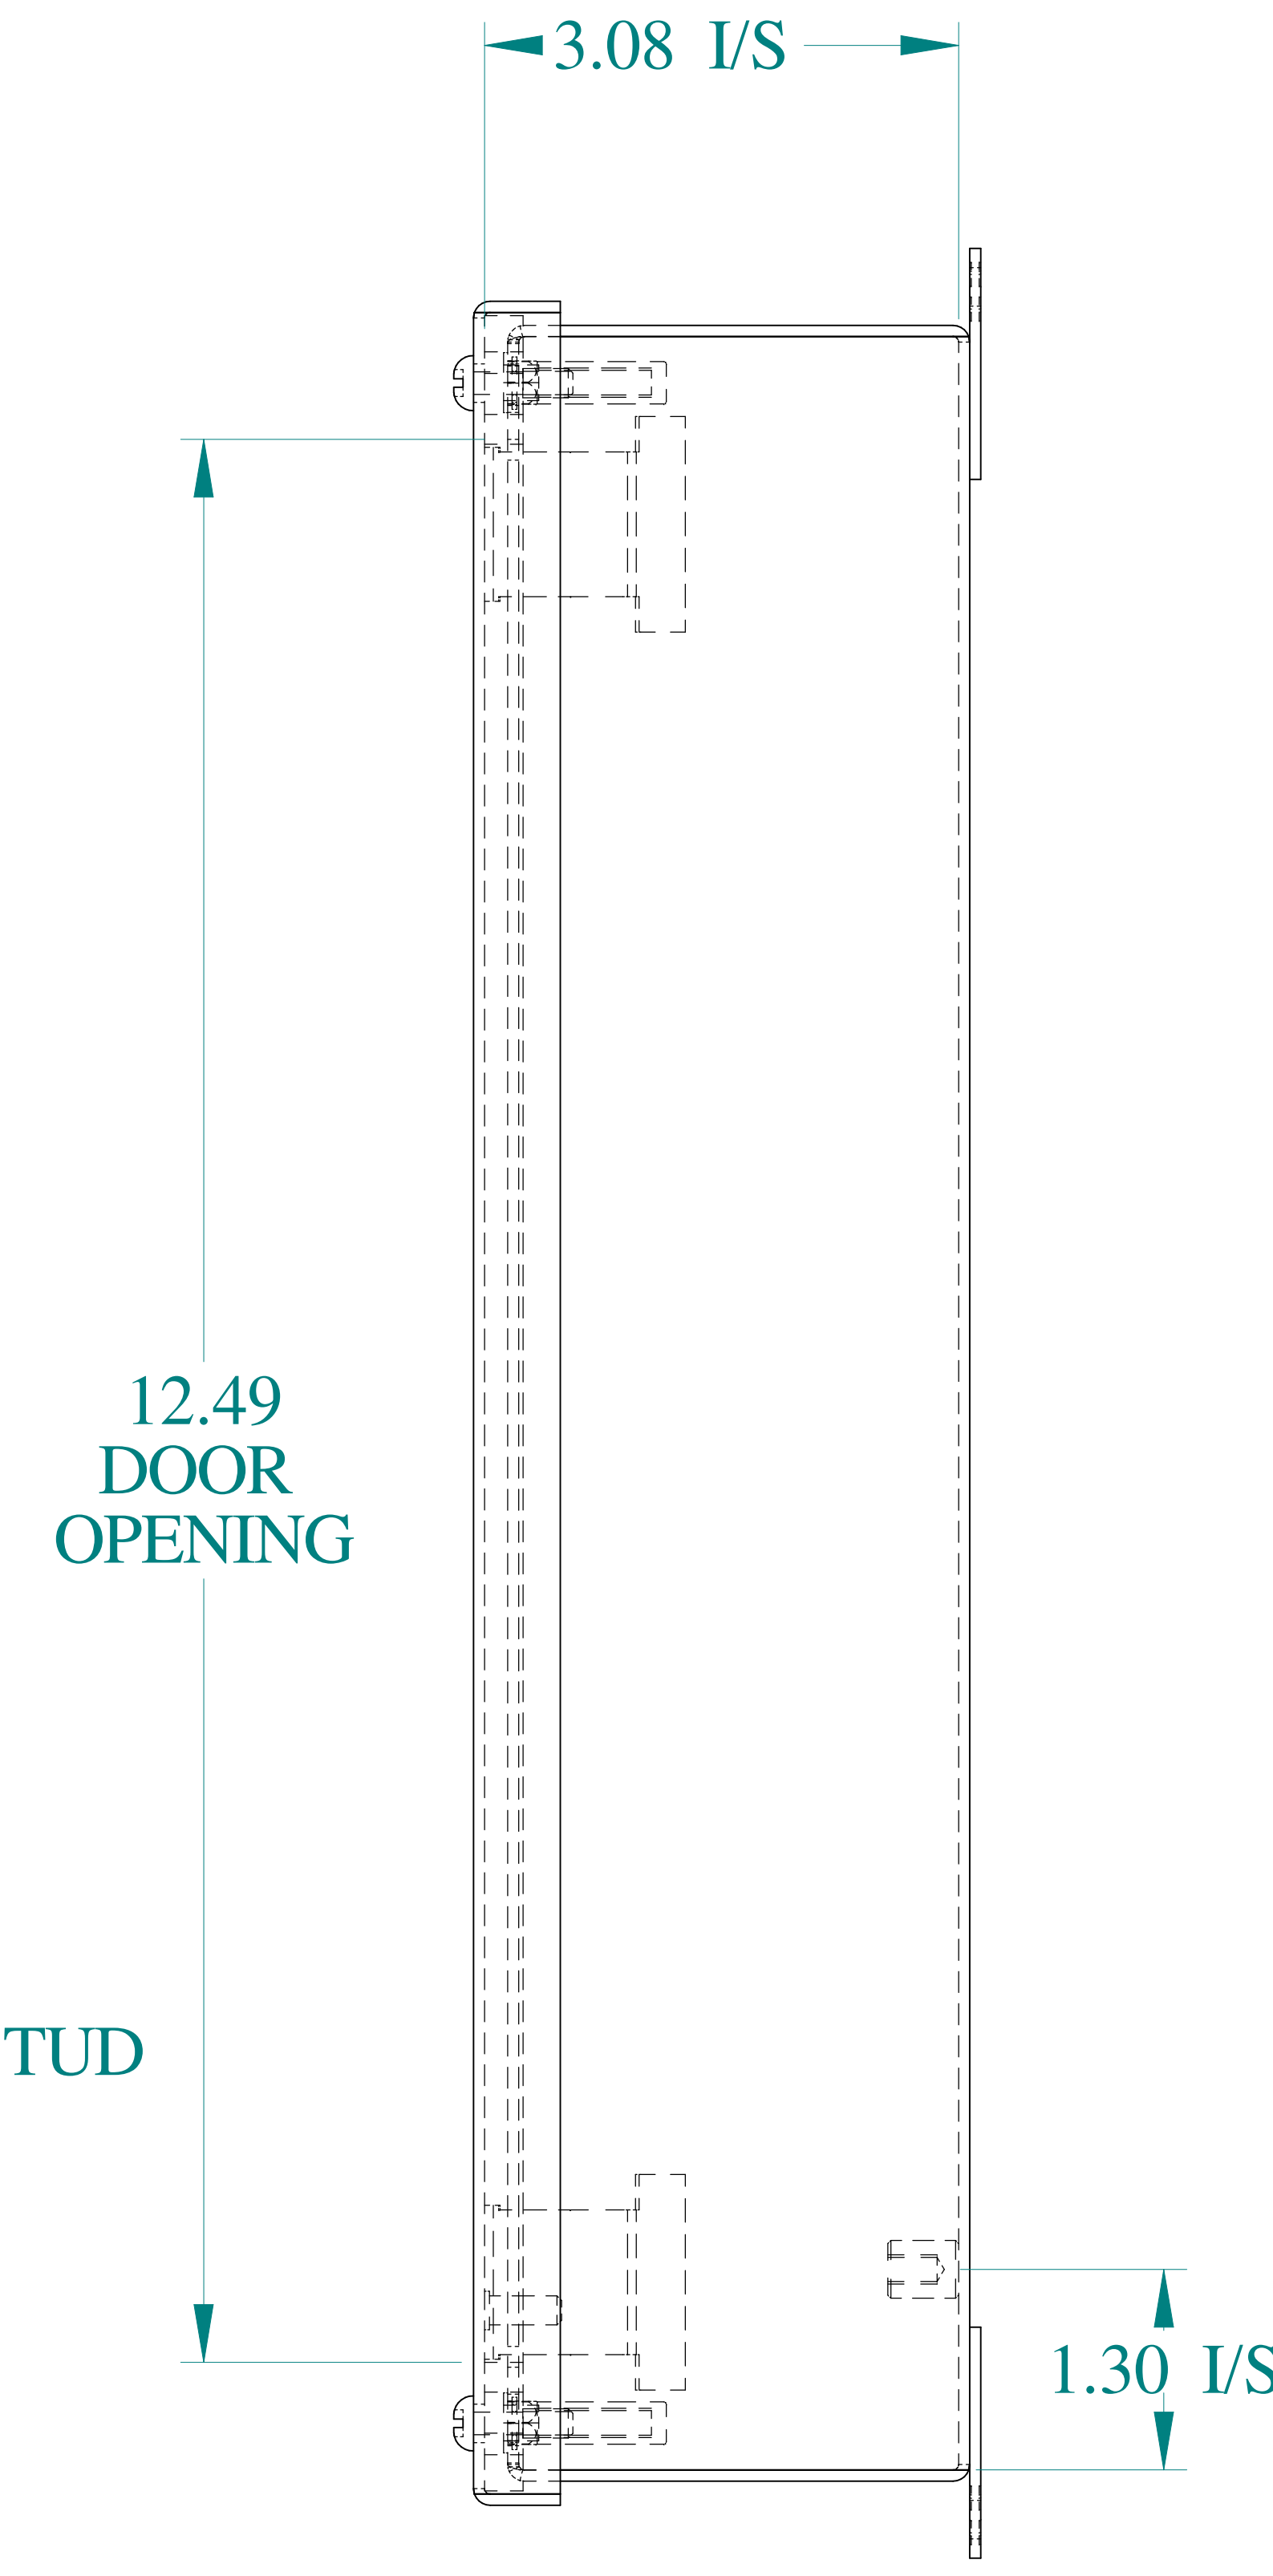

TOP VIEW

ISOMETRIC VIEWS

SIDE VIEW

FRONT VIEW

SIDE VIEW

BACK VIEW

BOTTOM VIEW

**HAMMOND  
MANUFACTURING**<sup>®</sup>  
www.hammondmfg.com

Data subject to change without notice.

Part # : 1436X

Date : Mar. 24, 2019

Link: [www.hammmfg.com/1436X](http://www.hammmfg.com/1436X)