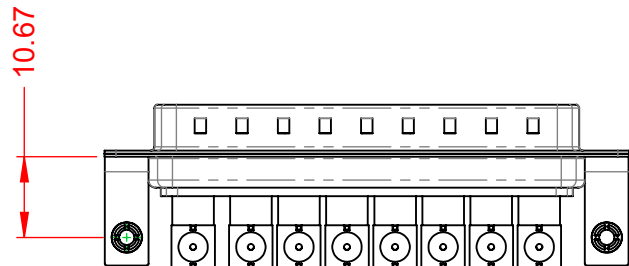

NOTES:

MATERIAL:
HOUSING: THERMOPLASTIC POLYESTER, UL94V-0
SHELL: STEEL, TIN PLATED
CONTACT: COPPER ALLOY, GOLD FLASH PLATED

OPERATING TEMPERATURE: -55°C ~ 125°C

POWER/CO-AX CONTACT RATING: 50Ω (IMPEDANCE)
(IF PRESENT)
SIGNAL CONTACT CURRENT RATING: 5A PER CONTACT
SIGNAL CONTACT RESISTANCE: 10mΩ MAX.

INSULATOR RESISTANCE: 5000MΩ min.
DIELECTRIC WITHSTANDING VOLTAGE: 1000V AC rms