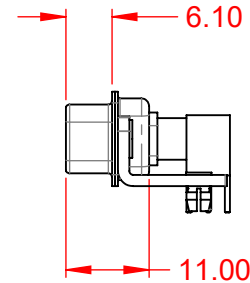

TOLERANCE UNLESS OTHERWISE SPECIFIED	
.X	±0.25
.XX	±0.13
.XXX	±0.05

THIS IS A C.A.D. GENERATED DRAWING  
DO NOT MAKE MANUAL REVISIONS TO MASTER.

ISSUE NUMBER	
ORIGINAL	①

**NOTES:**

**MATERIAL:**  
**HOUSING:** THERMOPLASTIC POLYESTER, UL94V-0  
**SHELL:** STEEL, TIN PLATED  
**CONTACT:** COPPER ALLOY, GOLD FLASH PLATED