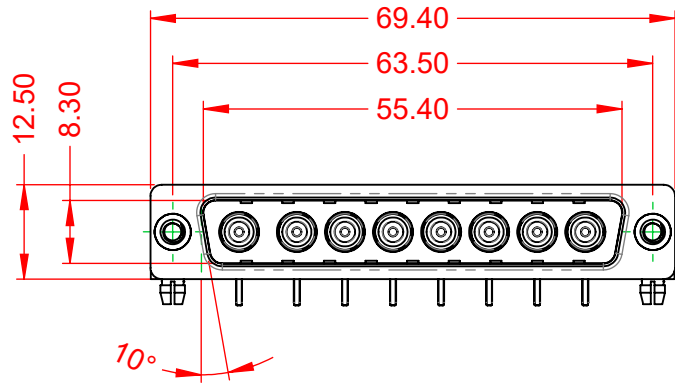

TOLERANCE UNLESS OTHERWISE SPECIFIED	
.X	±0.25
.XX	±0.13
.XXX	±0.05

THIS IS A C.A.D. GENERATED DRAWING  
DO NOT MAKE MANUAL REVISIONS TO MASTER.

ISSUE NUMBER	
ORIGINAL	①

**NOTES:**

**MATERIAL:**  
**HOUSING:** THERMOPLASTIC POLYESTER, UL94V-0  
**SHELL:** STEEL, TIN PLATED  
**CONTACT:** COPPER ALLOY, GOLD FLASH PLATED