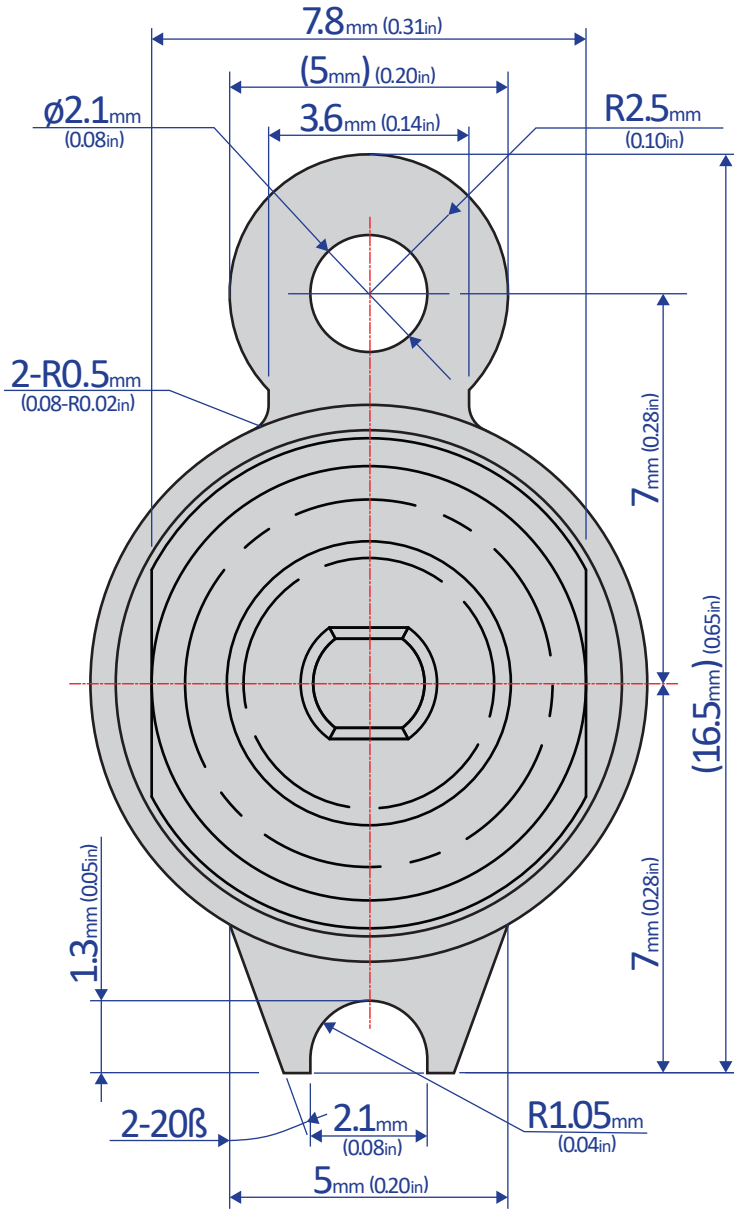

FRT-E9-G2

ROTARY DAMPER

Bansbach
easylift[®]

50 West Drive • Melbourne, Florida 32904
 (321) 253-1999 • www.easylift.com • www.damper.net