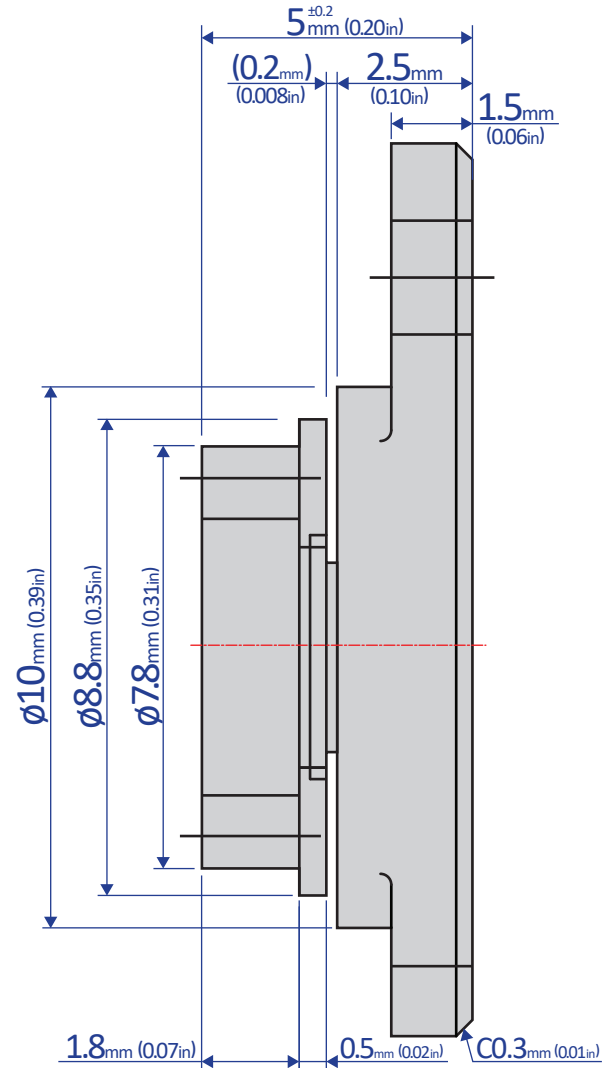

FRT-E9-G2

ROTARY DAMPER

Bansbach
easylift[®]

50 West Drive • Melbourne, Florida 32904
 (321) 253-1999 • www.easylift.com • www.damper.net