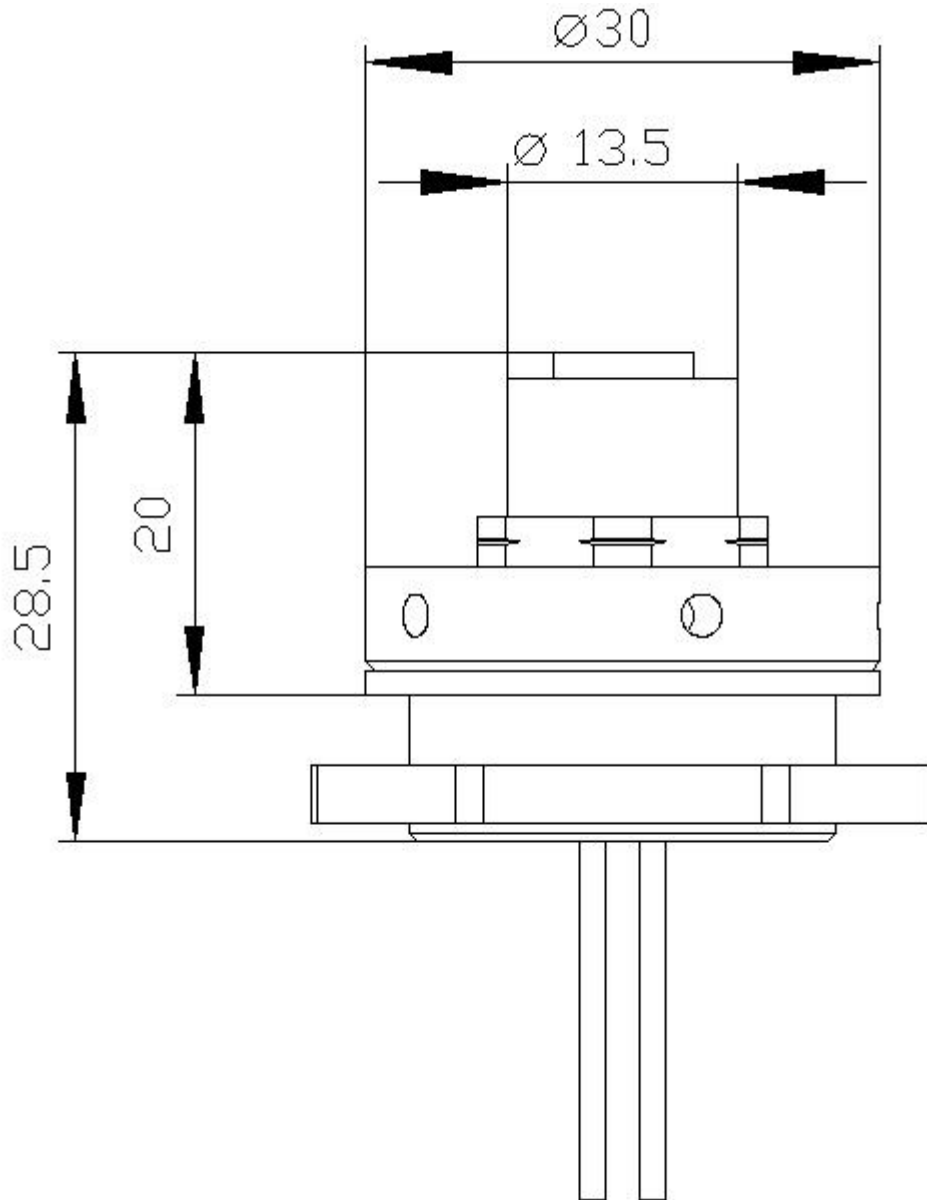

last modified:

5/15/2020