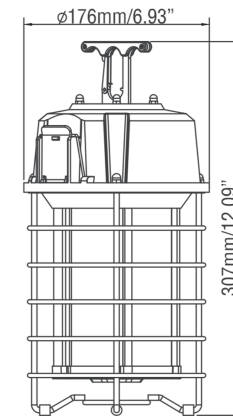

select your lamp

Part Number	Color Temp	Voltage	Consumption	Lumen Output	Efficacy	Sensor	Remote
GI-TWL-10C250F-UL4	5000K	100 - 277 V ⚡	60 W	7,500	125LM / W	no	no
GI-TWL-10C250F-UL4S	5000K	100 - 277 V ⚡	60 W	7,500	125 LM / W	yes	no
GI-TWL-10C250F-UL4R	5000K	100 - 277 V ⚡	60 W	7,500	125 LM / W	no	yes

other

Warranty	Weight	Case QTY
6 years	5 lbs	6 pcs