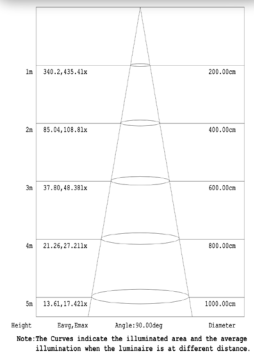

Distance vs Illumination