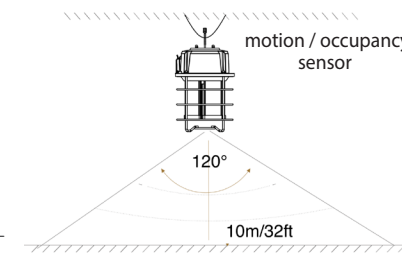

Features

- High transmittance polycarbonate lens with excellent optics
- 50,000 hour LED lifespan based on IES LM-80 results and TM-21 calculations
- Can be daisy chained up to 15 pcs in a row. Includes 10 ft cord with a plug and a built in receptacle for daisy chaining
- Available with a motion/occupancy sensor which will dim down the light to 30% after 5 minutes of no motion
- Available with on/off remote control