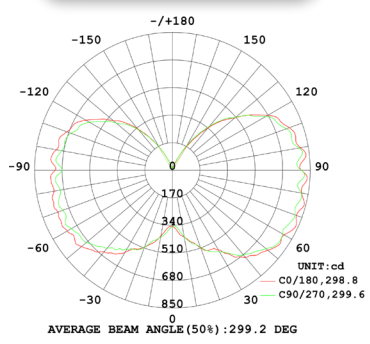

## select your lamp

| Part Number         | Color Temp | Voltage       | Consumption | Lumen Output | Efficacy   | Sensor | Remote |
|---------------------|------------|---------------|-------------|--------------|------------|--------|--------|
| GI-TWL-10C250F-UL4  | 5000K      | 100 - 277 V ⚡ | 60 W        | 7,500        | 125LM / W  | no     | no     |
| GI-TWL-10C250F-UL4S | 5000K      | 100 - 277 V ⚡ | 60 W        | 7,500        | 125 LM / W | yes    | no     |
| GI-TWL-10C250F-UL4R | 5000K      | 100 - 277 V ⚡ | 60 W        | 7,500        | 125 LM / W | no     | yes    |

### Luminous Intensity Distribution