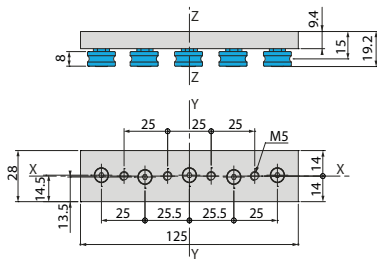

IL28/5

Cod. Car GCAR0000033

Cod. Profile BPRGD0000012

Cod. Wheels GRUGD0000026 - GRUGD0000047

TECHNICAL FEATURES

Car mass	0.155 Kg	
Twisting moments	Mr	ML
MX moment	15.8 Nm	2.3 Nm
MY moment	33 Nm	4.7 Nm
MZ moment	44 Nm	6.3 Nm
Applicable loads	Cr	Cl
FY load	1538 N	220 N
FZ load	1220 N	174 N