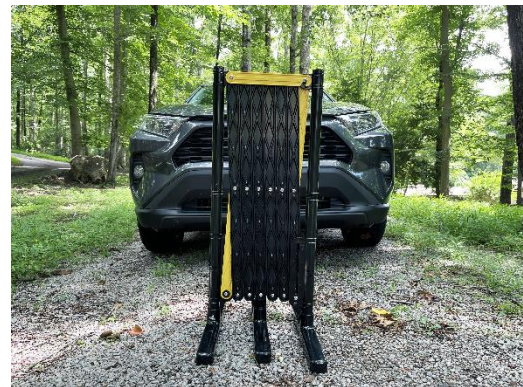

Expandable Fence

Model 37950

Block Off Driveways, Garages, Parking Spots, Entranceways and Courtyards

Need to Show Parking spaces are reserved?

Block off an entrance to the Garage so small children or animals can play?

Put a barrier across your driveway so delivery vehicles do not come barreling up?

Block off a courtyard or entranceway?

Add a barrier to an open fence or deck?

Our expandable fence is made from all-weather material and expands from 15 inches to 124 inches. Height is 37 inches.

Expandable Fence

- Great for roadways, driveways, parking spaces, garages, entranceways courtyards.
- Also use as a safety barrier for trucks who might be loading and unloading.

SPECIFICATIONS

Model #	37950
Unit UPC	850004980149
Material	Polypropylene
Unit Dimensions (LxWxH)	19"x15"x37"
Unit Dimensions (Fully open – LxWxH)	19"x124"x37"
Unit Weight	13.67 lbs
Master Carton Qty	1
Master Carton Dimensions	3"x19"x36"
Master Carton Weight	15 lbs