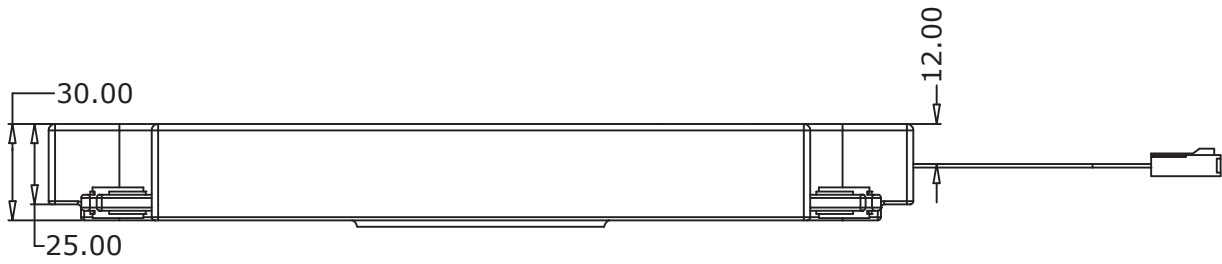

SUPS7515

3" Plastic Subwoofer Speaker Unit

The SUPS7515 is a 3-inch 4ohm 15Watt subwoofer speaker with powerful ferrite motor.

Features:

- Easy and convenient installation method.
- Ultra-slim and protective design.
- Specially optimized to work with Wondom JAB & KAB board which is suitable for caravan, car audio & gaming machine.
- Multi-mount solutions.

Mechanical Drawing

(Nominal Dimensions, mm)

Back View

Front View

Side View

Silicon Rubber Details

Perspective: Front

Perspective: Back

Note: All views are not 1:1 scale

SUPB7615 Specifications

Specifications	
Resonance Frequency [fs]	55Hz
Rated Power Input	15W
Max Power Input	30W
Normal Impedance [Zn]	5.57Ω at 1kHz
Minimum Impedance [Zmin]	4.01Ω
Maximum Impedance [Zmax]	36.07Ω
DC Resistance [Re]	3.65Ω
Voice Coil Inductance [Le]	0.491mH at 1kHz
Voice Coil Diameter	25.5mm
Unit Weight	633g
Sensitivity (2,83V/1m)	80dB