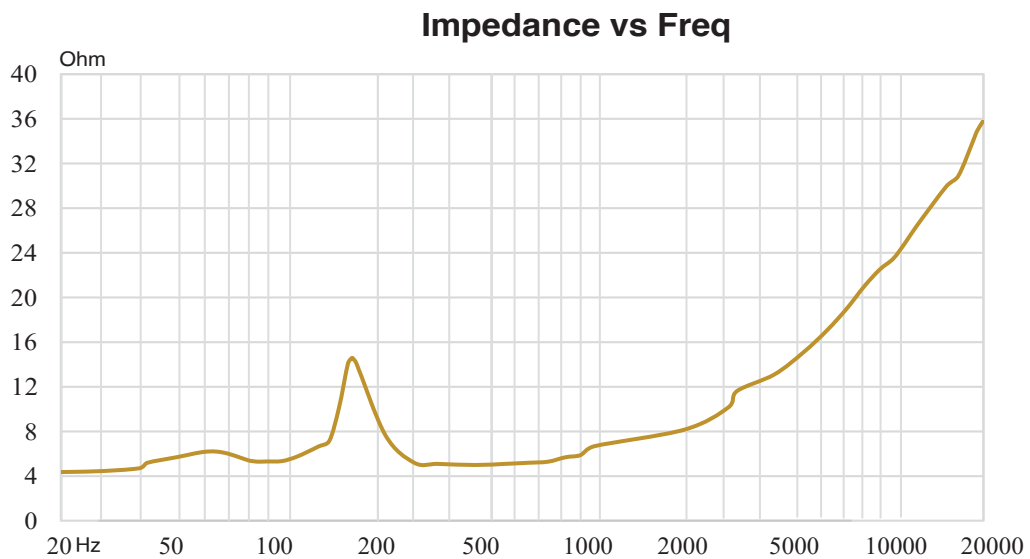

Impedance Curve

Distributed by:

Sure Electronics Co., Ltd.
Professional Industrial Audio Solution Provider
3F, Building F6, No. 9, Weidi Road,
Xianlin, Qixia Dist., Nanjing, China.
+86(25)8526-0046 | info@surrelectronics.com

To view our products and purchase,
please visit our website:
store.sure-electronics.com

Designed by:

58-7-2, Jalan Cantonment,
Wisma Fortune Heights, 10250, Pulau Pinang, Malaysia.
+60(4)2189323 | info@wondom.com

To view our products, please visit our website:
www.wondom.com

RoHS

- MOQ and SPQ is 1pc speaker per small cardboard box for retail, incremental is one SPQ 1pc.
- MOQ and SPQ is 8pcs small cardboard box per carton (530x290x230mm) for wholesale, incremental is one SPQ 8pcs

Drafted: .....

Approved: .....

Countersigned: .....