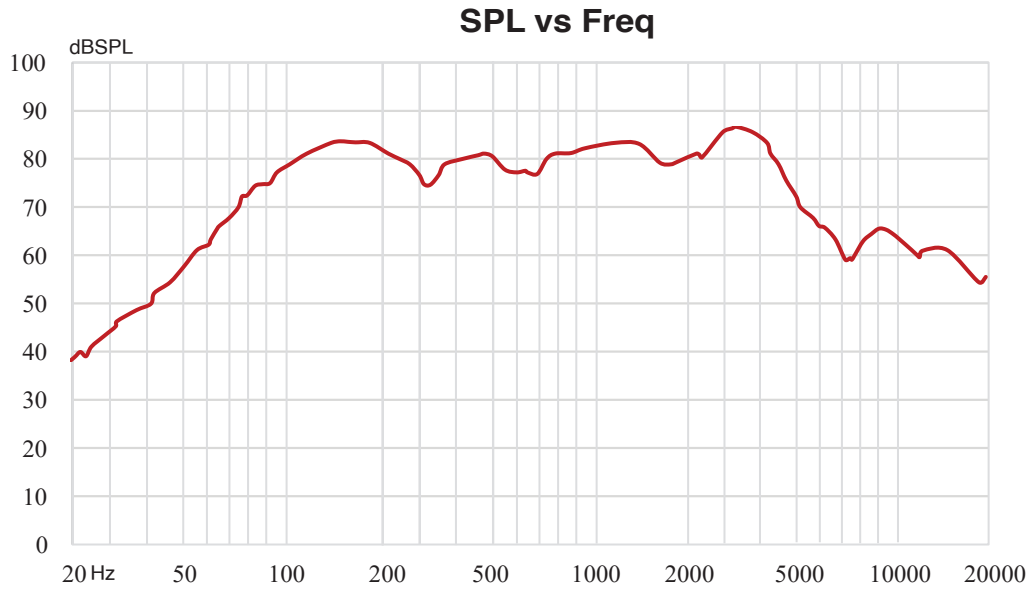

Frequency Response