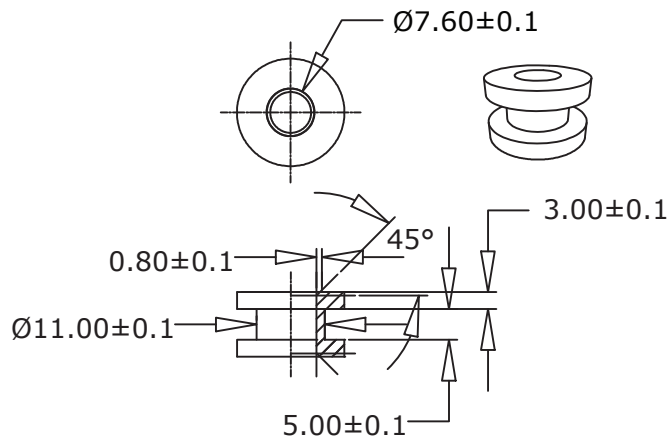

Mechanical Drawing

(Nominal Dimensions, mm)

Back View

Front View

Side View

Silicon Rubber Details

Perspective: Front

Perspective: Back

Note: All views are not 1:1 scale

SUPB7615 Specifications

Specifications	
Resonance Frequency [fs]	55Hz
Rated Power Input	15W
Max Power Input	30W
Normal Impedance [Zn]	5.57Ω at 1kHz
Minimum Impedance [Zmin]	4.01Ω
Maximum Impedance [Zmax]	36.07Ω
DC Resistance [Re]	3.65Ω
Voice Coil Inductance [Le]	0.491mH at 1kHz
Voice Coil Diameter	25.5mm
Unit Weight	633g
Sensitivity (2,83V/1m)	80dB