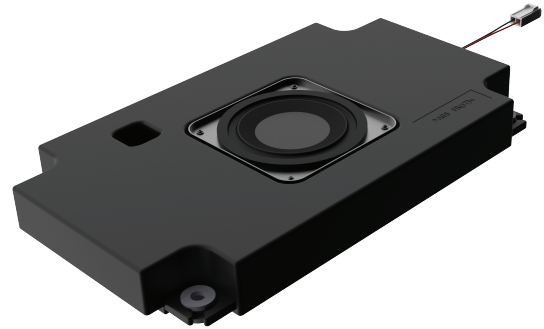

SUPS7515

3" Plastic Subwoofer Speaker Unit

The SUPS7515 is a 3-inch 4ohm 15Watt subwoofer speaker with powerful ferrite motor.

Features:

- Easy and convenient installation method.
- Ultra-slim and protective design.
- Specially optimized to work with Wondom JAB & KAB board which is suitable for caravan, car audio & gaming machine.
- Multi-mount solutions.

Mechanical Drawing

(Nominal Dimensions, mm)

Back View

Front View

Side View

Silicon Rubber Details

Perspective: Front

Perspective: Back

Note: All views are not 1:1 scale

SUPB7615 Specifications

Specifications	
Resonance Frequency [fs]	55Hz
Rated Power Input	15W
Max Power Input	30W
Normal Impedance [Zn]	5.57Ω at 1kHz
Minimum Impedance [Zmin]	4.01Ω
Maximum Impedance [Zmax]	36.07Ω
DC Resistance [Re]	3.65Ω
Voice Coil Inductance [Le]	0.491mH at 1kHz
Voice Coil Diameter	25.5mm
Unit Weight	633g
Sensitivity (2,83V/1m)	80dB