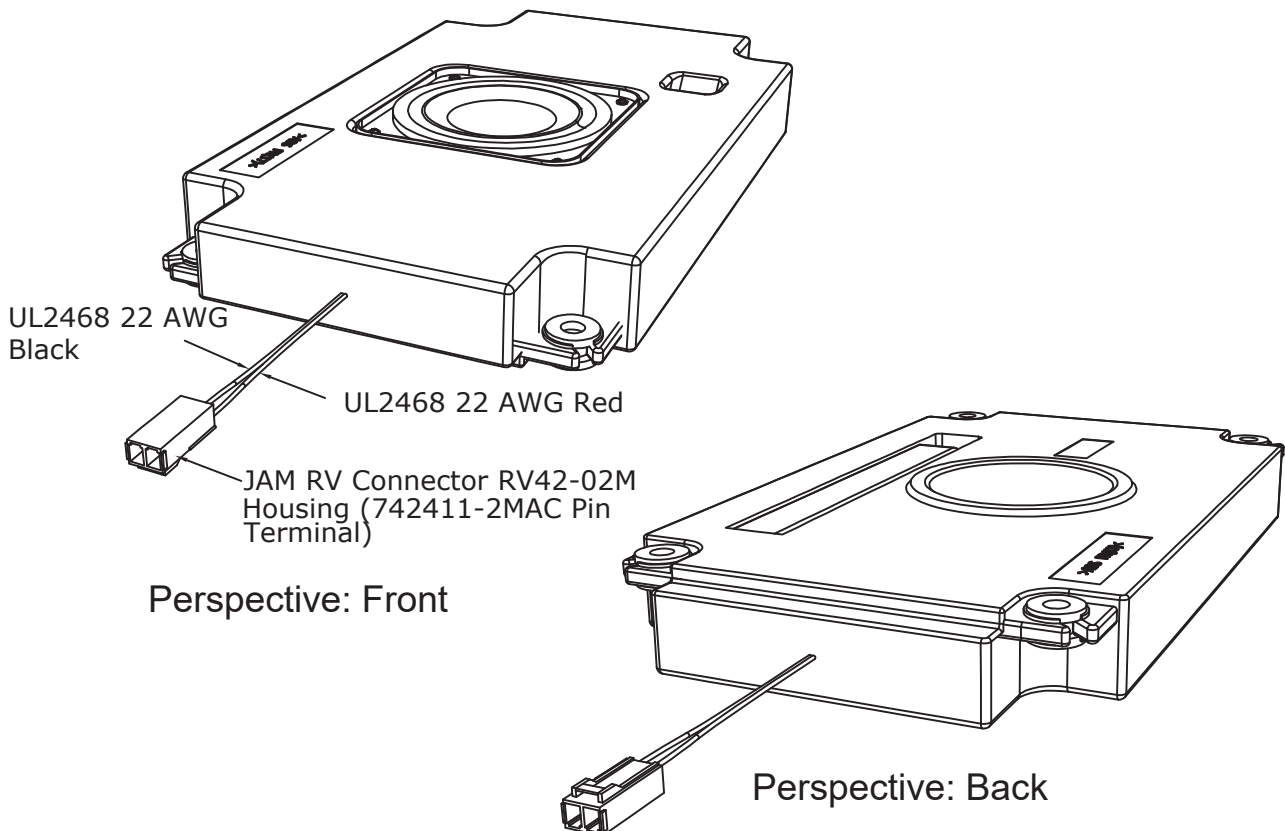

SUPS7515

3" Plastic Subwoofer Speaker Unit

The SUPS7515 is a 3-inch 4ohm 15Watt subwoofer speaker with powerful ferrite motor.

Features:

- Easy and convenient installation method.
- Ultra-slim and protective design.
- Specially optimized to work with Wondom JAB & KAB board which is suitable for caravan, car audio & gaming machine.
- Multi-mount solutions.

Mechanical Drawing

(Nominal Dimensions, mm)

Back View

Front View

Side View

Silicon Rubber Details

Perspective: Front

Perspective: Back