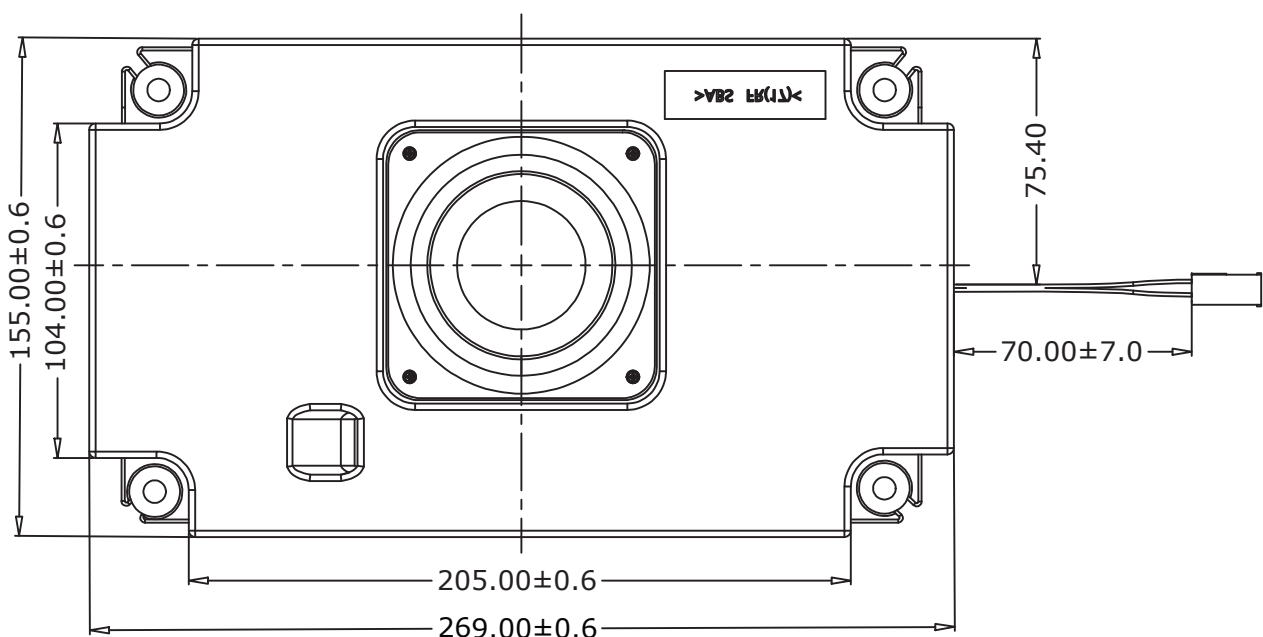

SUPS7515

3" Plastic Subwoofer Speaker Unit

The SUPS7515 is a 3-inch 4ohm 15Watt subwoofer speaker with powerful ferrite motor.

Features:

- Easy and convenient installation method.
- Ultra-slim and protective design.
- Specially optimized to work with Wondom JAB & KAB board which is suitable for caravan, car audio & gaming machine.
- Multi-mount solutions.

Mechanical Drawing

(Nominal Dimensions, mm)

Back View

Front View

Side View

Silicon Rubber Details

Perspective: Front

Perspective: Back

Note: All views are not 1:1 scale

SUPB7615 Specifications

Specifications	
Resonance Frequency [fs]	55Hz
Rated Power Input	15W
Max Power Input	30W
Normal Impedance [Zn]	5.57Ω at 1kHz
Minimum Impedance [Zmin]	4.01Ω
Maximum Impedance [Zmax]	36.07Ω
DC Resistance [Re]	3.65Ω
Voice Coil Inductance [Le]	0.491mH at 1kHz
Voice Coil Diameter	25.5mm
Unit Weight	633g
Sensitivity (2,83V/1m)	80dB