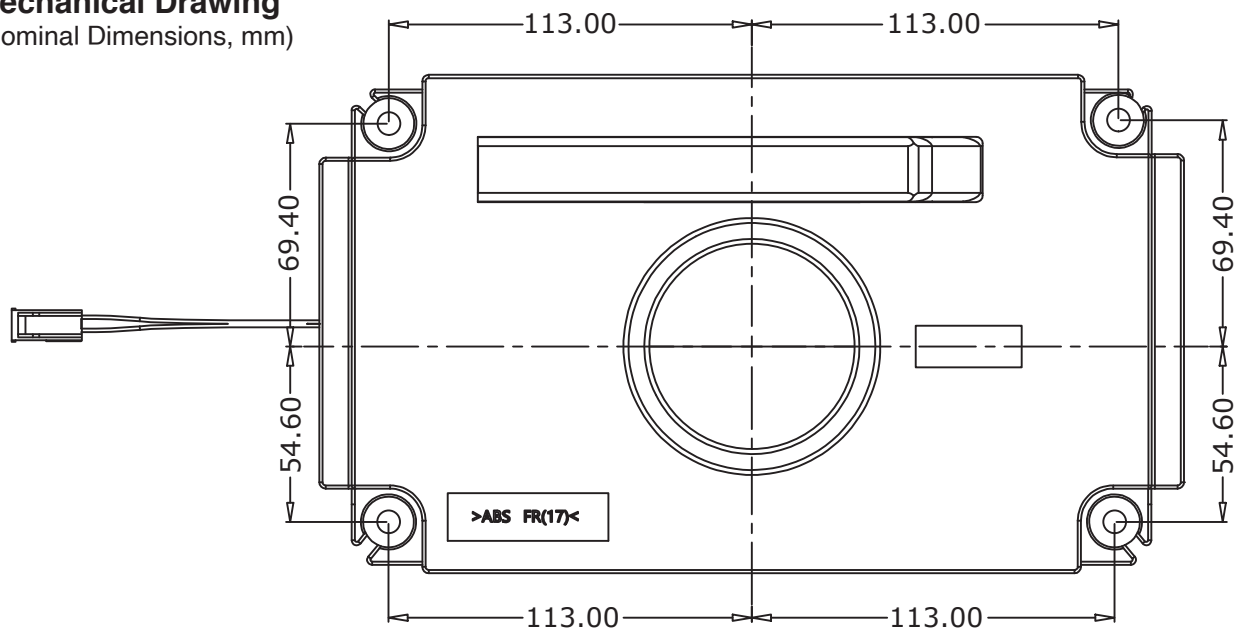

SUPS7515

3" Plastic Subwoofer Speaker Unit

The SUPS7515 is a 3-inch 4ohm 15Watt subwoofer speaker with powerful ferrite motor.

Features:

- Easy and convenient installation method.
- Ultra-slim and protective design.
- Specially optimized to work with Wondom JAB & KAB board which is suitable for caravan, car audio & gaming machine.
- Multi-mount solutions.

Mechanical Drawing

(Nominal Dimensions, mm)

Back View

Front View

Side View

Silicon Rubber Details

Perspective: Front

Perspective: Back

Note: All views are not 1:1 scale

SUPB7615 Specifications

Specifications	
Resonance Frequency [fs]	55Hz
Rated Power Input	15W
Max Power Input	30W
Normal Impedance [Zn]	5.57Ω at 1kHz
Minimum Impedance [Zmin]	4.01Ω
Maximum Impedance [Zmax]	36.07Ω
DC Resistance [Re]	3.65Ω
Voice Coil Inductance [Le]	0.491mH at 1kHz
Voice Coil Diameter	25.5mm
Unit Weight	633g
Sensitivity (2,83V/1m)	80dB