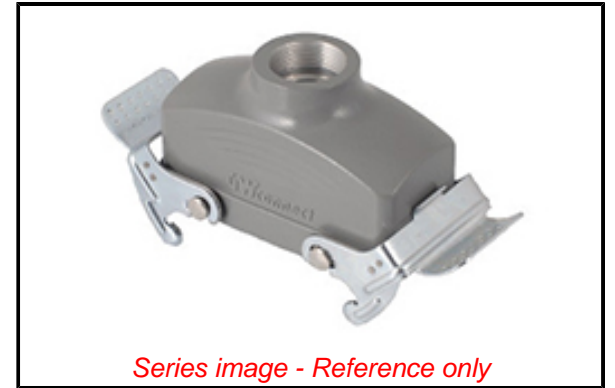

PLEASE CHECK WWW.MOLEX.COM FOR LATEST PART INFORMATION

Part Number: [0936013238](#)
Status: **Active**
Overview: GWconnect Heavy Duty Connectors (HDC)
Description: GWconnect STD - Standard, Double Lever Hood, Die-cast Aluminum, with 2 Levers, Top Entry, Size 24B «104x27», M25 Extended Thread, Grey

Documents:

[RoHS Certificate of Compliance (PDF)](#)

Agency Certification

CSA 256883
UL E249674

General

Product Family Industrial Connectors / Enclosures
Series [93601](#)
Color - Cable Jacket N/A
Component Size 24B «104X27»
Component Type Double Lever Hood
Exclude SD Check Yes
IP Rating IP66, IP69
Overview [GWconnect Heavy Duty Connectors (HDC)](#)
Product Category Heavy Duty Connectors
Product Name GWconnect
Standard ANSI/UL 50, ANSI/UL 50 E, CSA C22.2 No.94-1-2, EN 61984
Type STD
UPC 887191879116

Physical

Entry Location Top
Hood Coating Polyester Powder
Hood Color GREY RAL 7037
Lock to Mating Part Yes
Material - Hood Die-cast Aluminum
Material - Lever Galvanized Steel
Net Weight 268.000/g
Number of Levers 2
Packaging Type Bag
Thread Size M25
Thread Type (M) Metric

Electrical

Voltage - Maximum 500V

Material Info

Engineering Number 7824.5066.0

EU ELV

Not Relevant

EU RoHS

Compliant

REACH SVHC

Not Contained Per - ED/71/2019 (16 July 2019)

Halogen-Free

Status

Not Reviewed

For more information, please visit [Contact US](#)

China ROHS

ELV

RoHS Phthalates

China RoHS

Green Image

Not Relevant

Not Contained

Search Parts in this Series

[93601 Series](#)

Use With

Size 24B «104x27» S-D, S-DD, S-E, S-EE, S-EP, S-ES, S-HSB, S-ESHV, S-K, S-M, and S-EHV Inserts