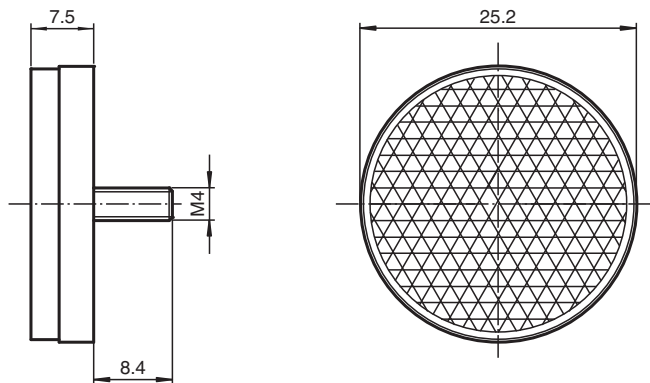

# Reflector REF-S25

- Screw mounting for simple installation

Reflector, round  $\varnothing$  25 mm, screw fixing M4

## Dimensions

### General specifications

Construction type circular

### Mechanical specifications

Material PMMA/ABS

Dimensions Diameter: 25 mm

Mounting screw fixing