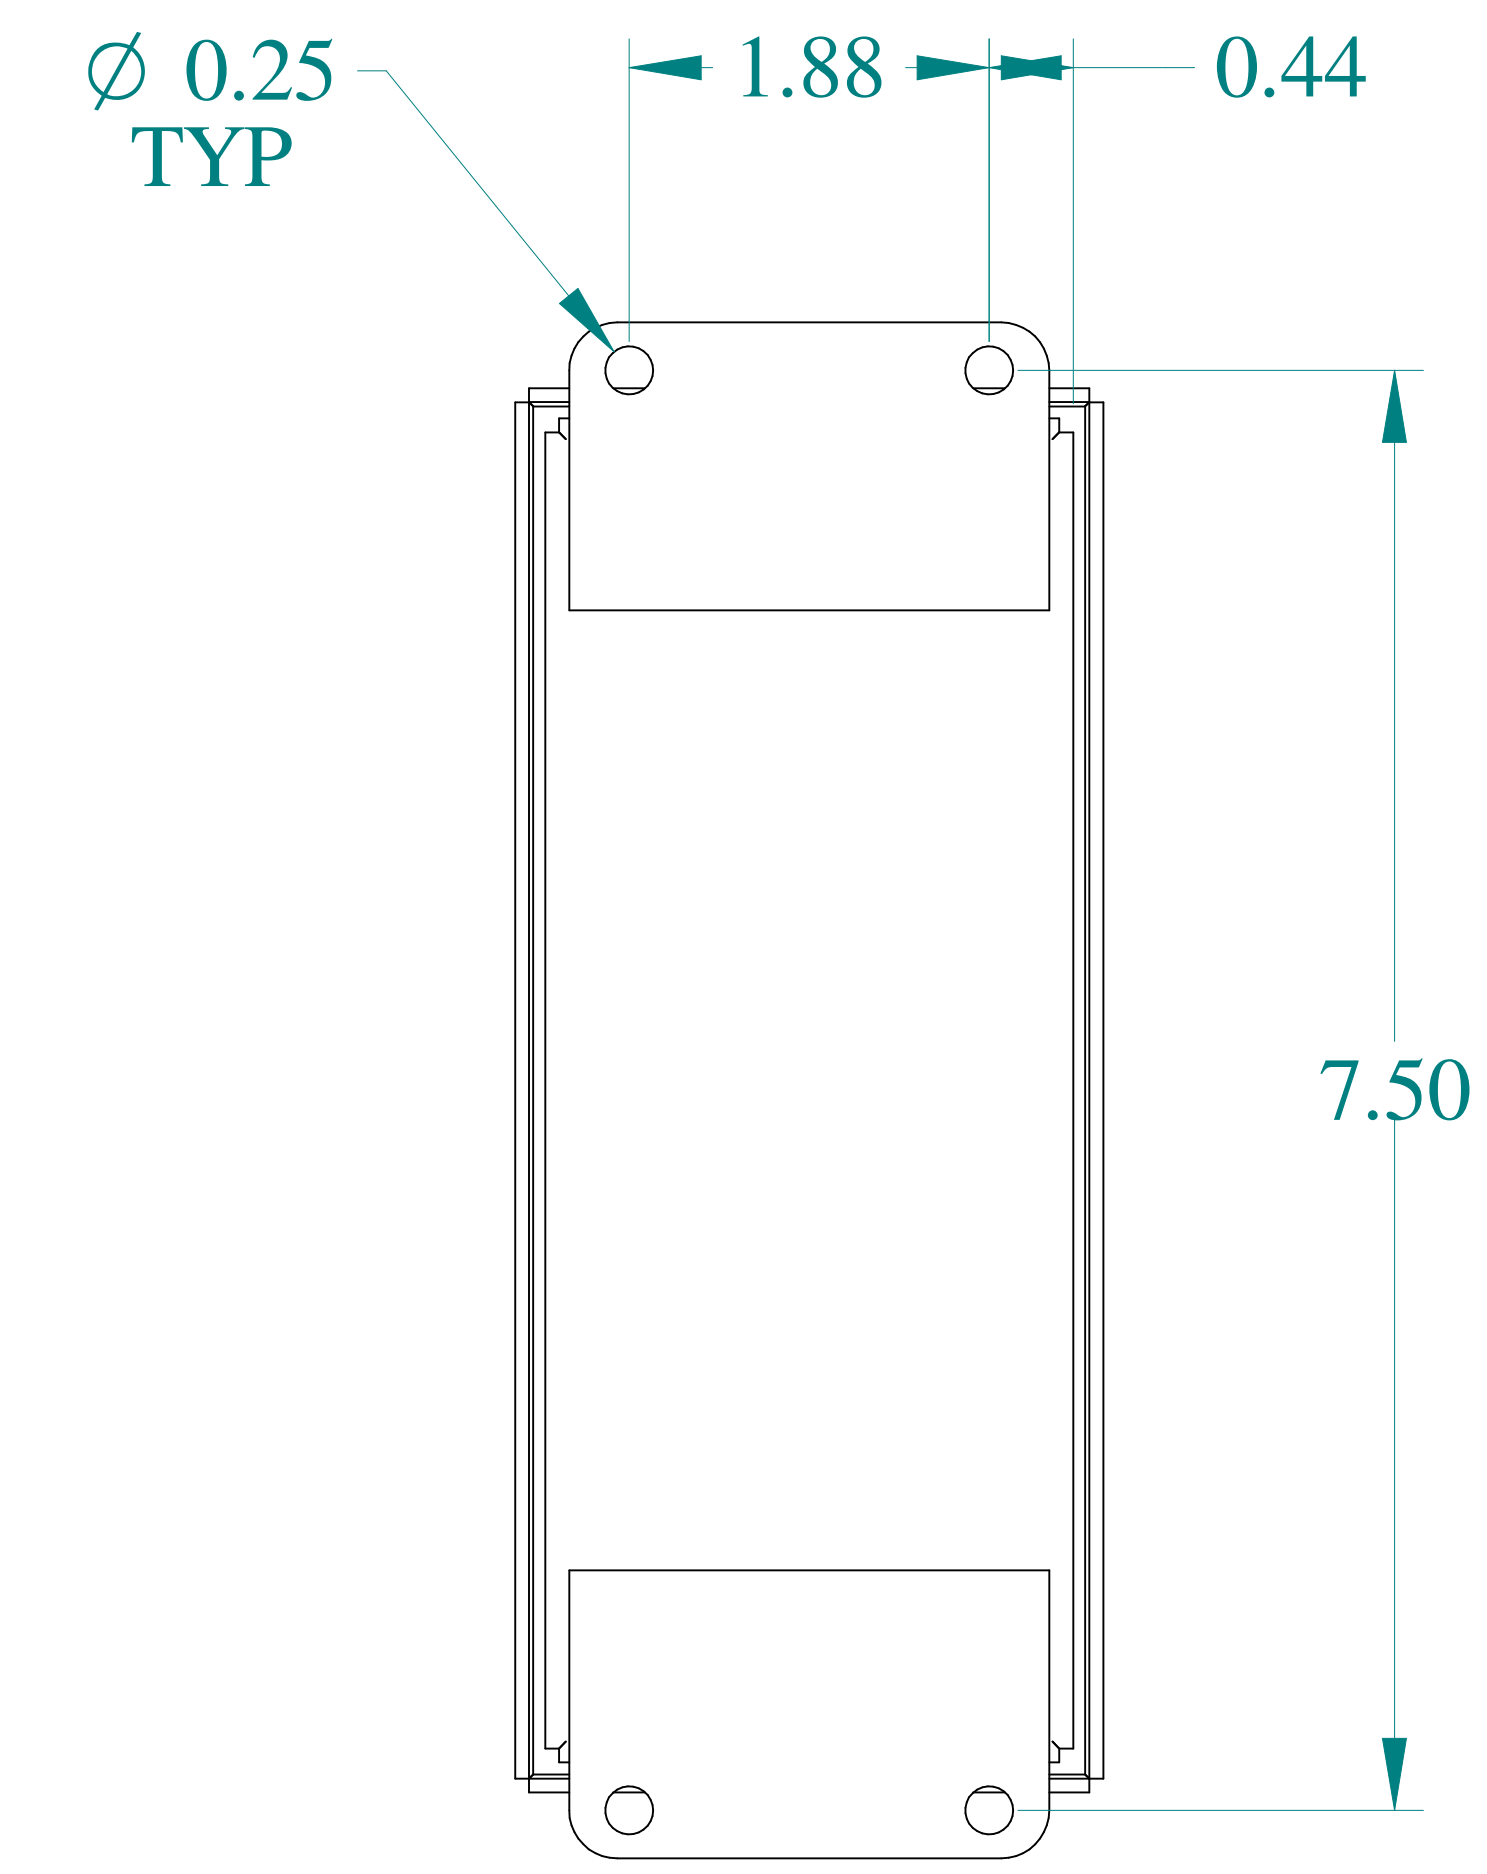

TOP VIEW

DETAIL Z
TYP

ISOMETRIC VIEWS

SIDE VIEW

FRONT VIEW

GROUND STUD
DOOR

SIDE VIEW

BACK VIEW

BOTTOM VIEW

GROUND STUD
BODY

Data subject to change without notice.

Part # : MPB3

Date : Mar. 24, 2019

Link: www.hamdfg.com/MPB3