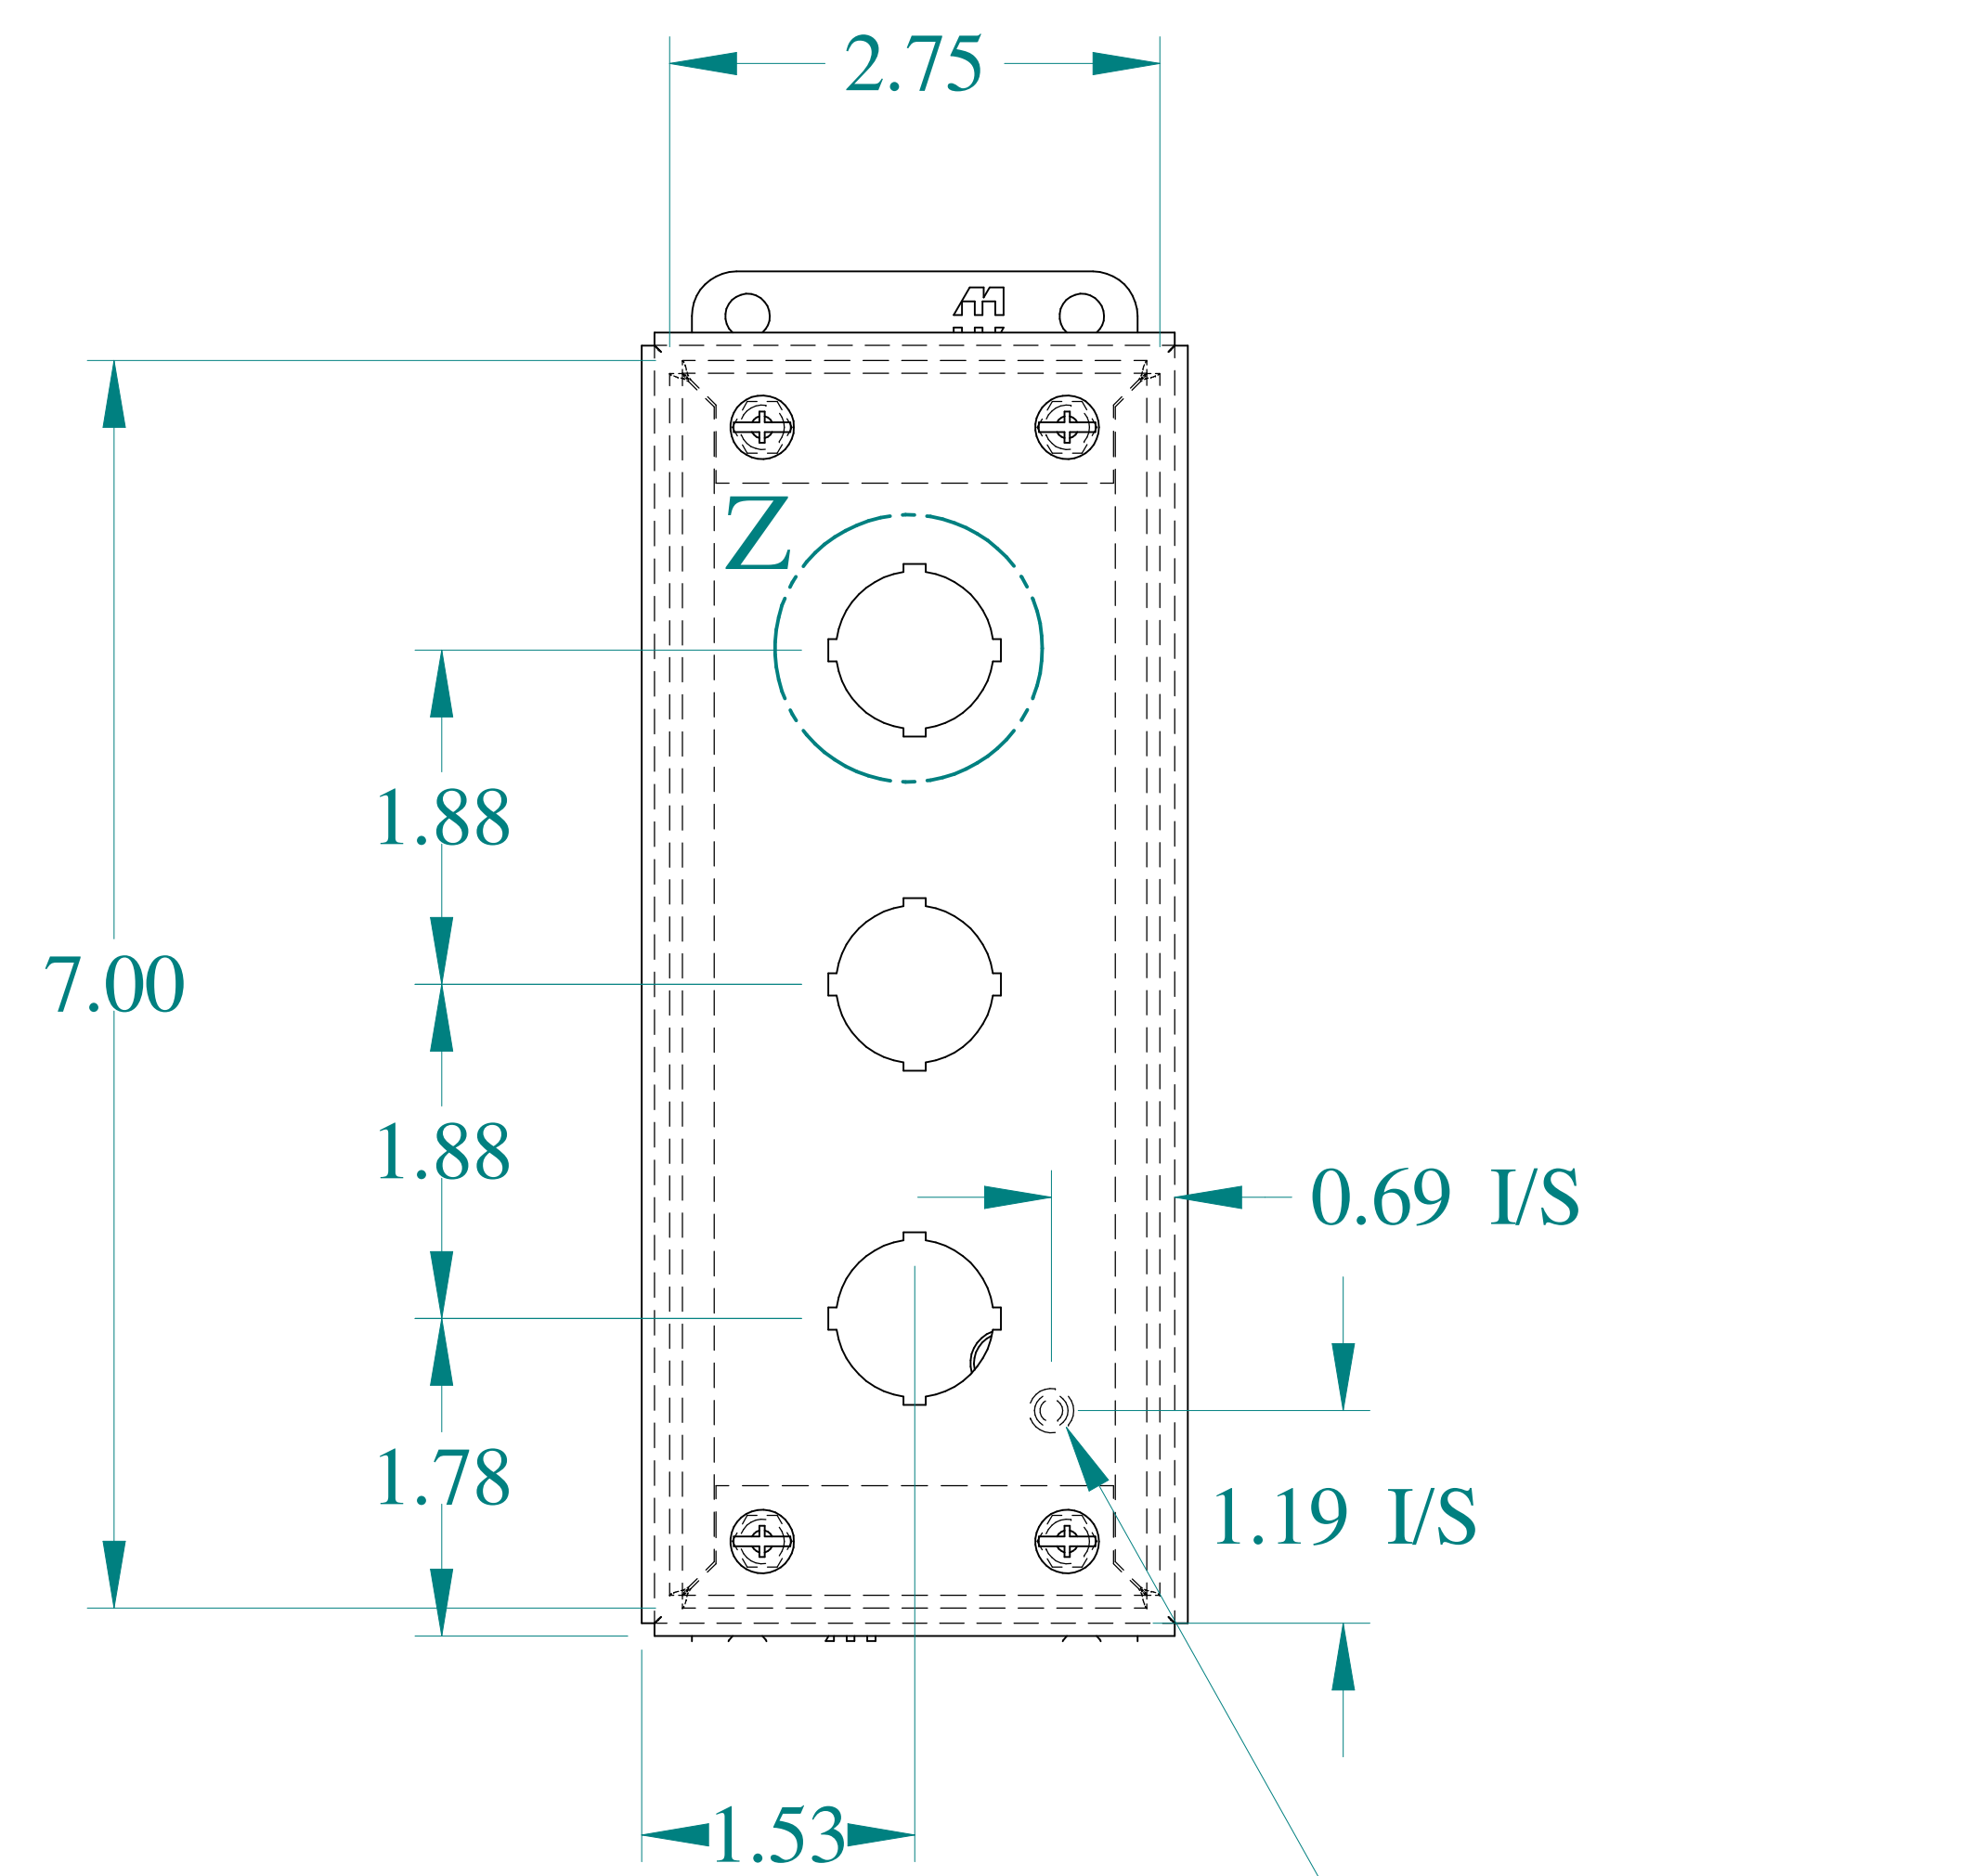

TOP VIEW

DETAIL Z
TYP

ISOMETRIC VIEWS

SIDE VIEW

FRONT VIEW

GROUND STUD
DOOR

SIDE VIEW

BACK VIEW

BOTTOM VIEW

GROUND STUD
BODY

Data subject to change without notice.

Part # : MPB3

Date : Mar. 24, 2019

Link: www.hamdfg.com/MPB3