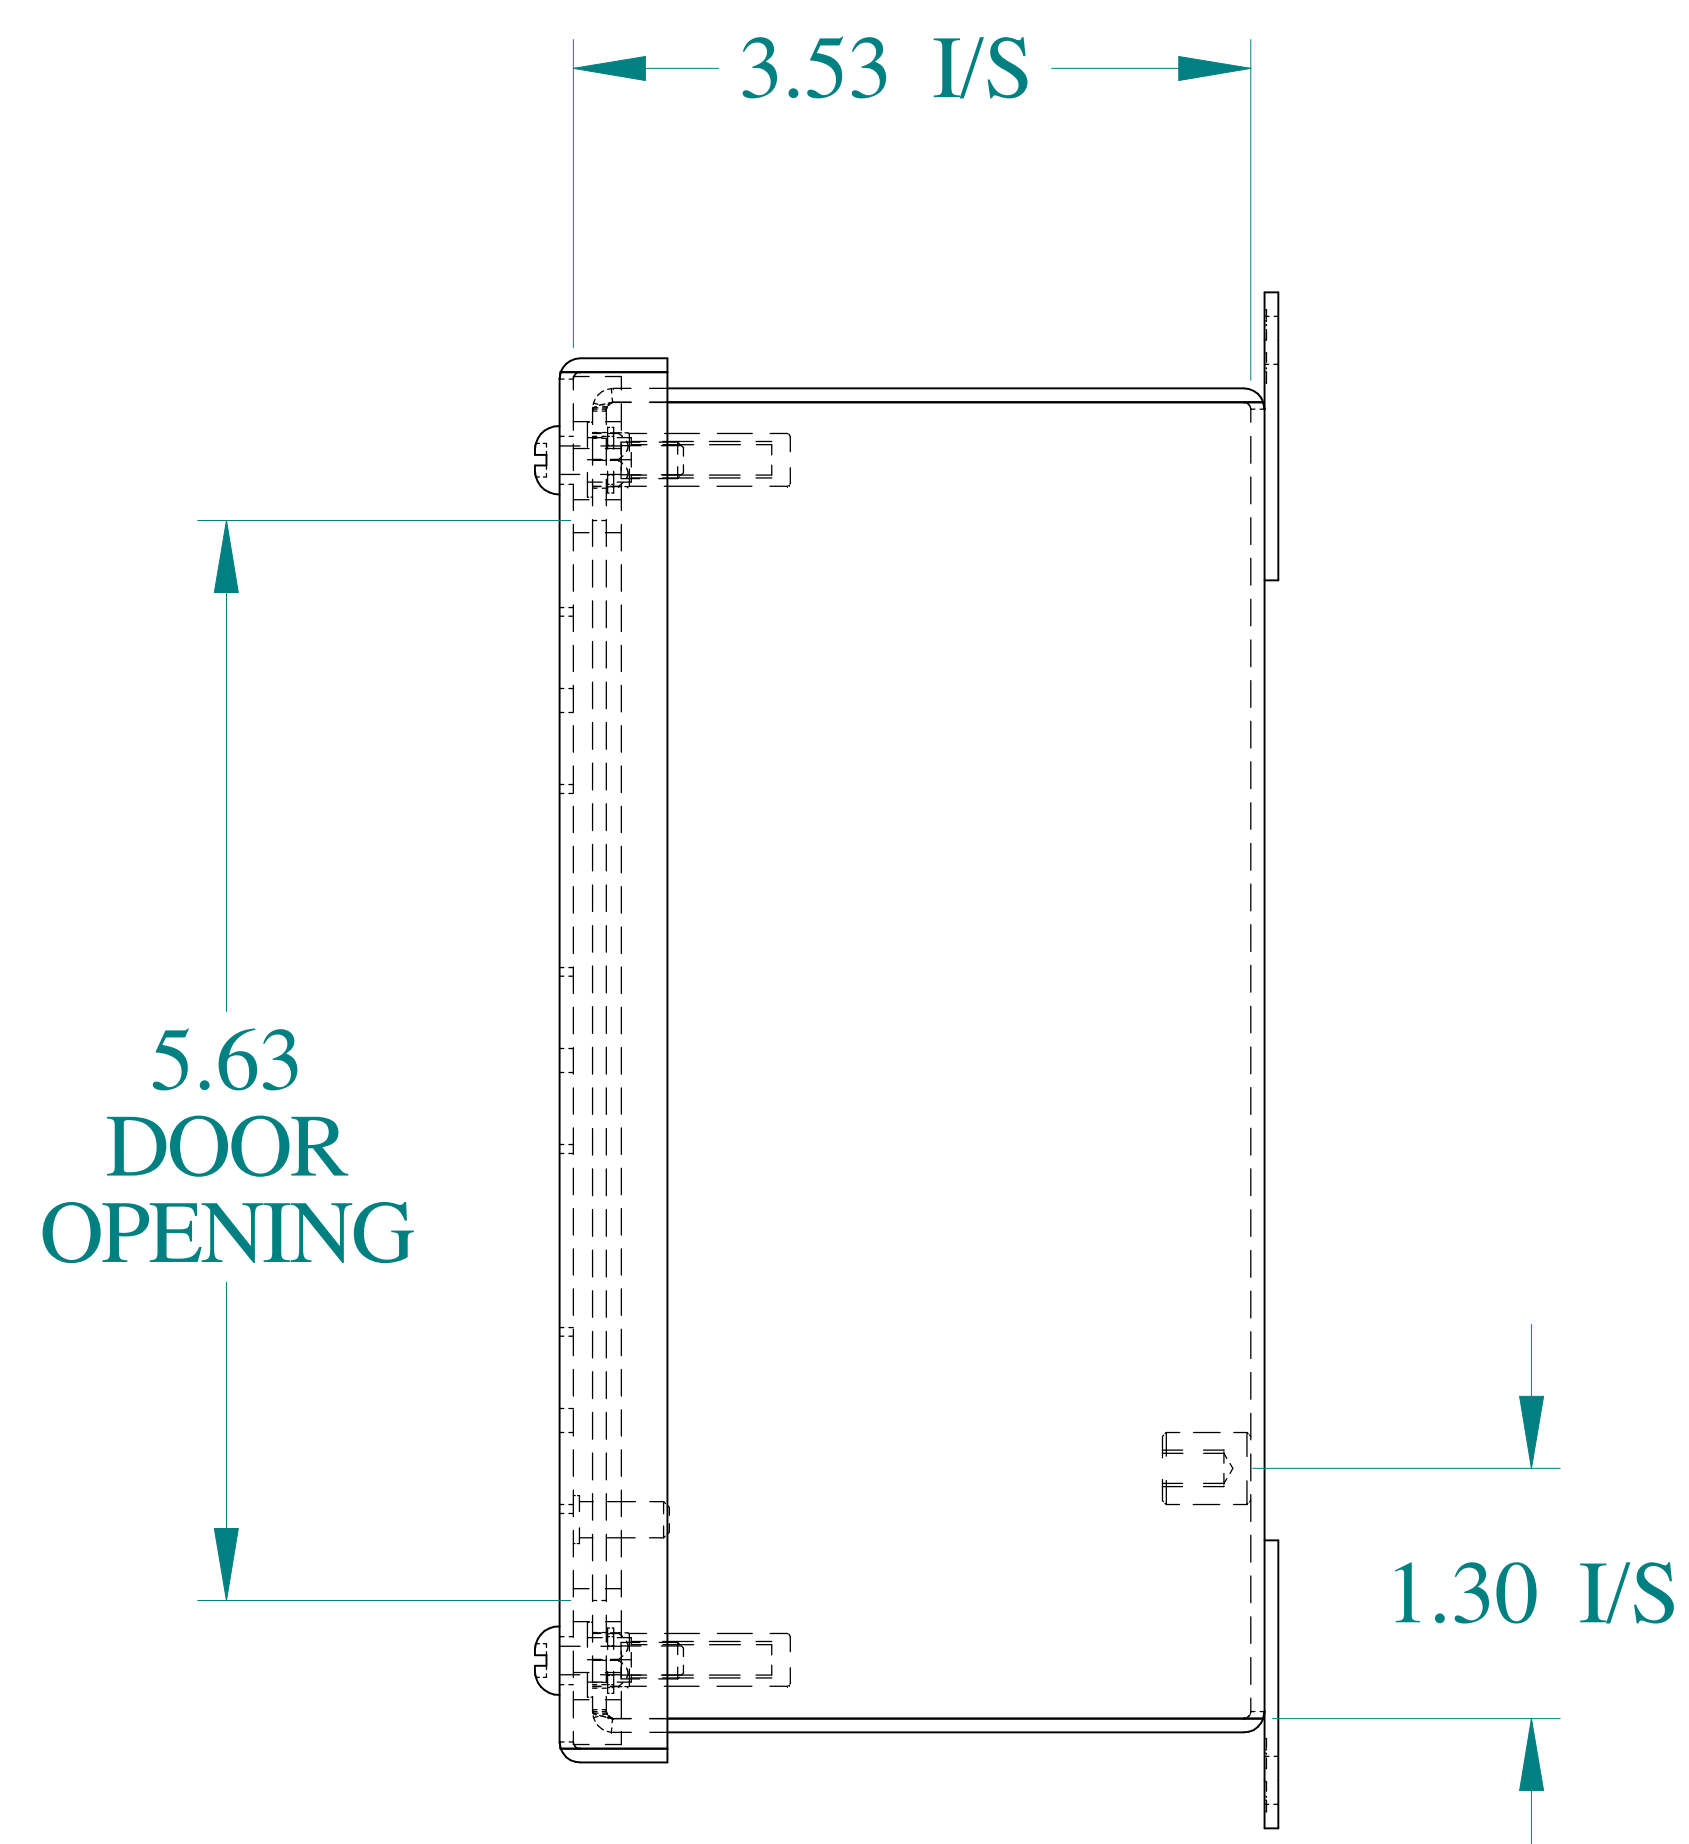

TOP VIEW

DETAIL Z
TYP

ISOMETRIC VIEWS

SIDE VIEW

FRONT VIEW

GROUND STUD
DOOR

SIDE VIEW

BACK VIEW

BOTTOM VIEW

GROUND STUD
BODY

Data subject to change without notice.

Part # : MPB3

Date : Mar. 24, 2019

Link: www.hamdfg.com/MPB3