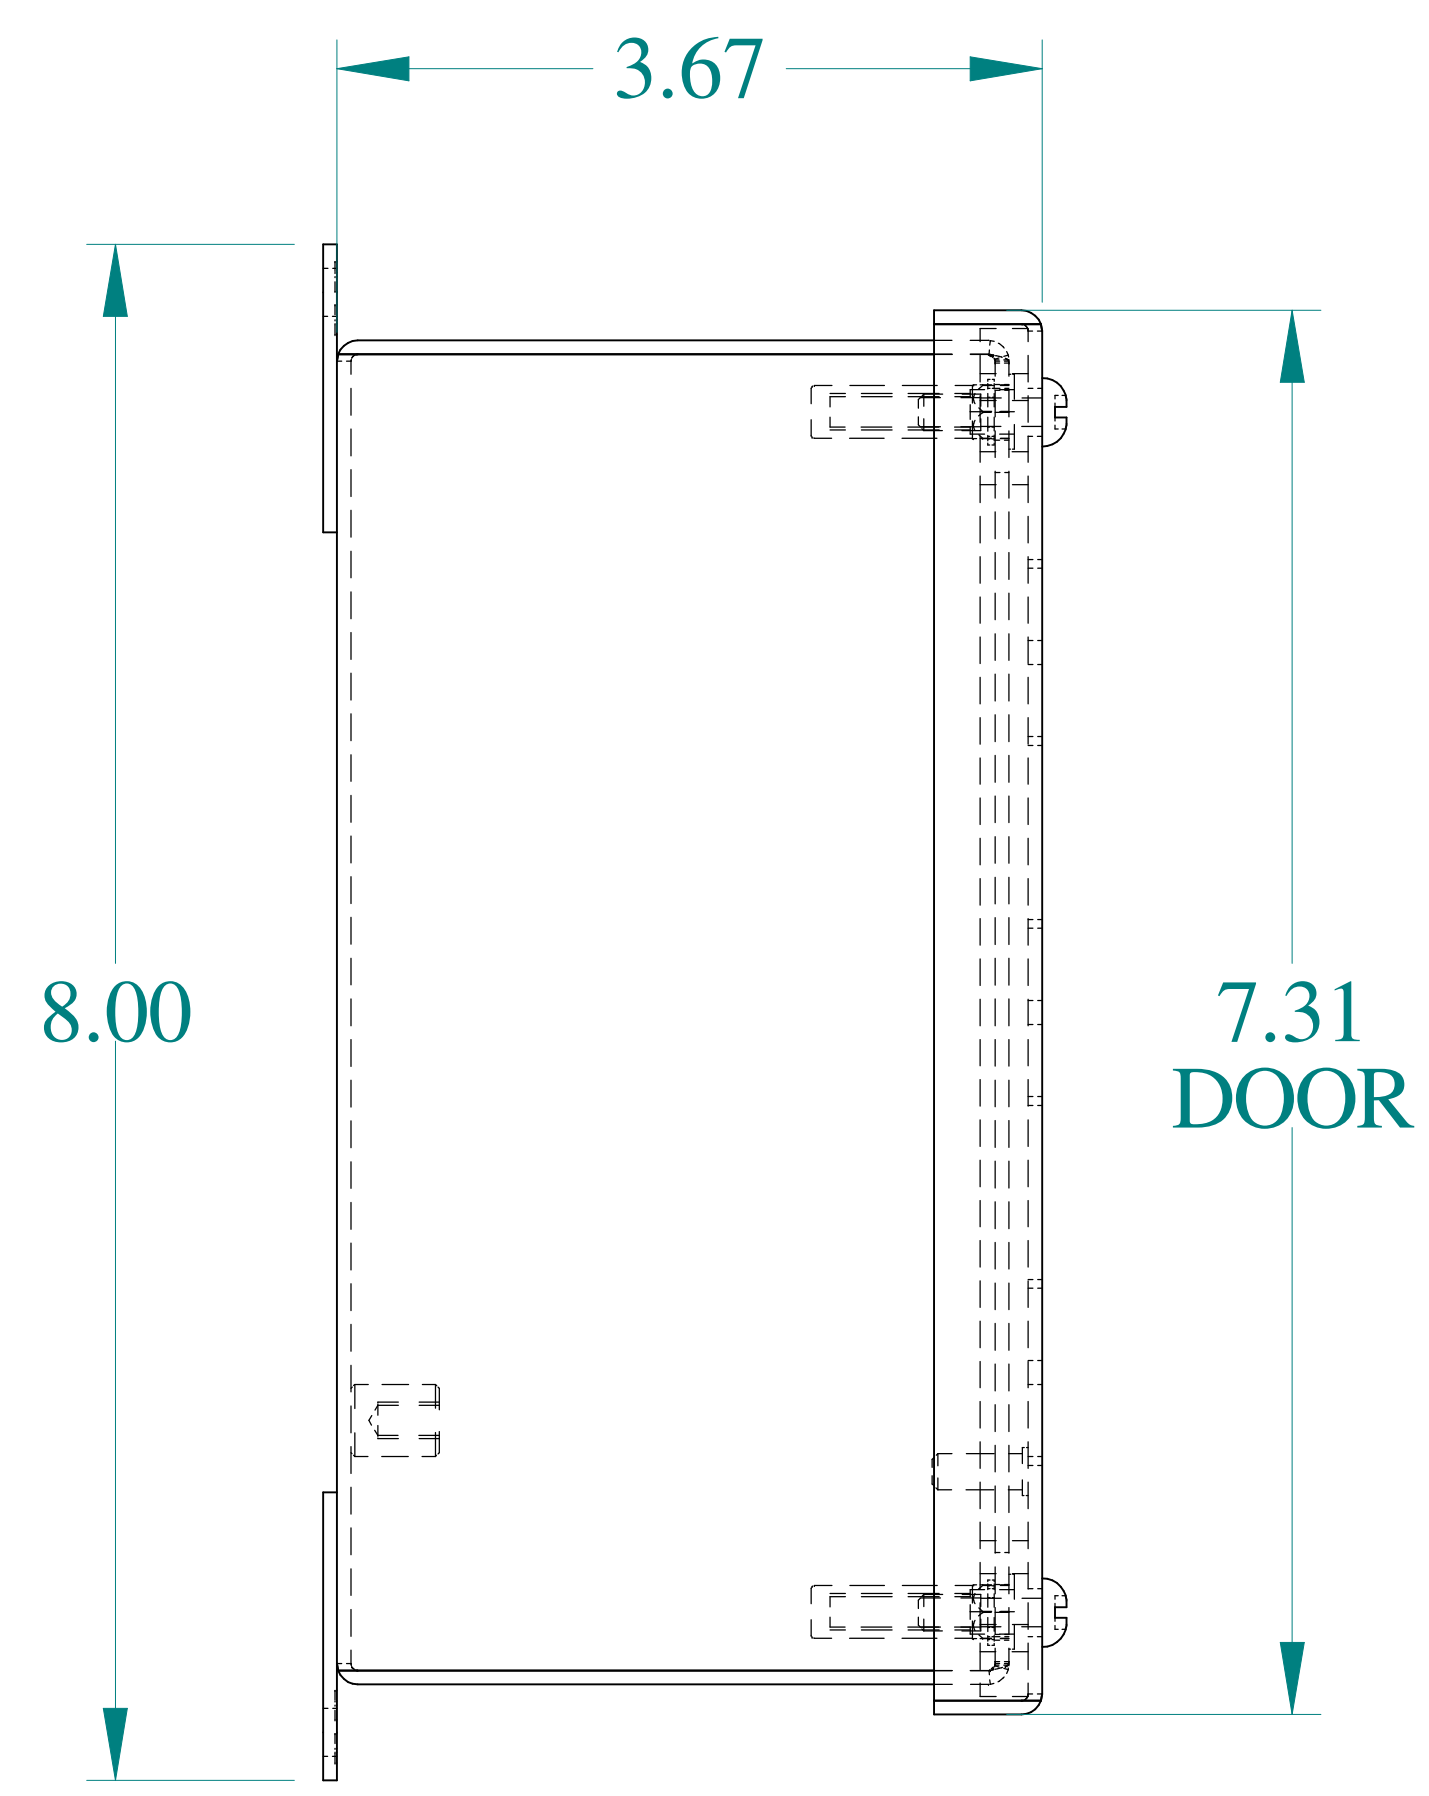

TOP VIEW

DETAIL Z
TYP

ISOMETRIC VIEWS

SIDE VIEW

FRONT VIEW

GROUND STUD
DOOR

SIDE VIEW

BACK VIEW

BOTTOM VIEW

GROUND STUD
BODY

Data subject to change without notice.

Part # : MPB3

Date : Mar. 24, 2019

Link: www.hamdfg.com/MPB3