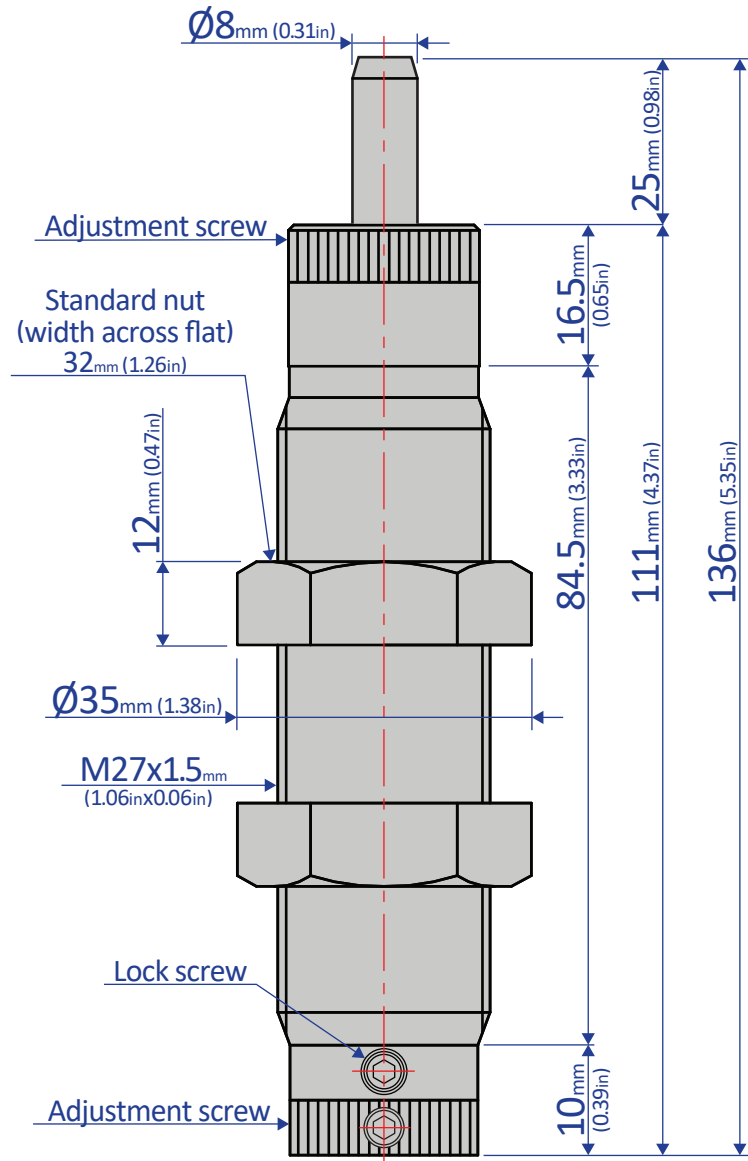

FA-2725FA-S

SHOCK ABSORBER - ADJUSTABLE

Bansbach
easylift[®]

50 West Drive • Melbourne, Florida 32904
(321) 253-1999 • www.easylift.com • www.damper.net