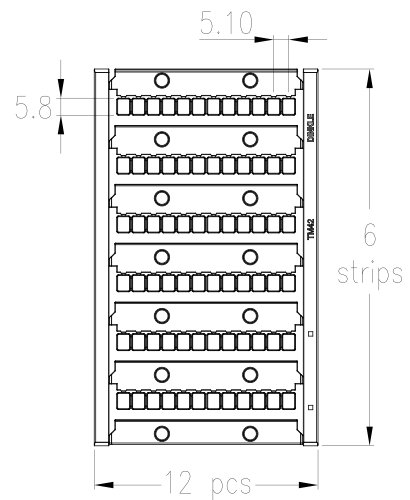

# TM42W

DIN Rail Terminal Blocks > Accessories > Marking Label

## Specification

Product description	Marking Label
Color	White
Material	PC
Inflammability class	UL94-V2
Length	5.8 mm
Width	5.1 mm
Total number of tabs	12 x 6 = 72
Compatible products	<p>BEST APPLICATION :</p> <p>DP2.5, DP2.5-TN, DP2.5-TR, DPP2.5, DP2.5-3L, DP2.5-3L-PV, DP2.5-PE, DP2.5-TN-PE, DP2.5-TR-PE, DPP2.5-PE, DP2.5-3L-L3PE, DK2.5S, PM2.5N, PM2.5WN, PMM2.5WN</p> <p>AVAILABLE APPLICATION :</p> <p>DP2.5-ES, DP2.5/1P, DP2.5PG-XXP, DKES1.5, DKES1.5-XXP, DKES1.5M-XXP</p>
Package	10 pcs / box