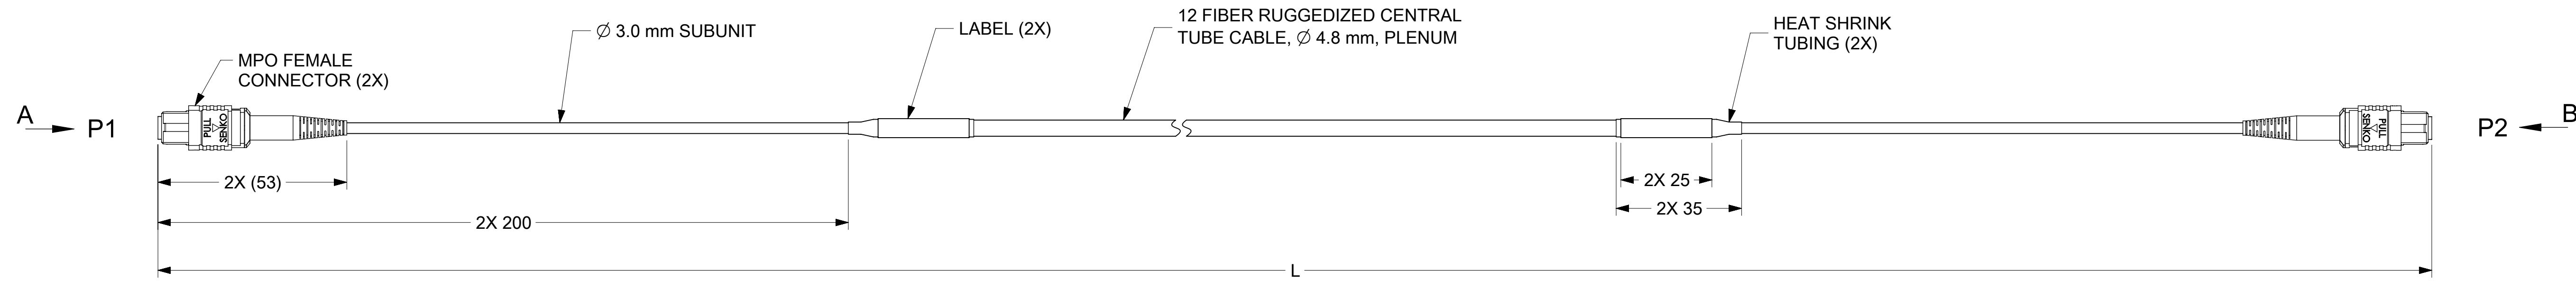

CONNECTIONS	
FROM	TO
P1-1 THRU P1-12	P2-12 THRU P2-1

SINGLE JACKET

RUGGEDIZED CENTRAL TUBE

- NOTES:
1. ENDCAPS ARE NOT SHOWN BUT INLCUDED.
 2. LABEL IS PRINTED WITH MOLEX P/N AND SERIAL NUMBER.
 3. FOR DETAILED PRODUCT SPECIFICATION SEE DOCUMENT 1062250000 ES.
 4. CABLE CONSTRUCTION:
 - L < 25 meters - SINGLE JACKET CABLE
 - L ≥ 25 meters - RUGGEDIZED CENTRAL TUBE CABLE
 5. INSERTION LOSS TEST DATA IS PROVIDED WITH EACH SHIPMENT.
 6. PACKAGING:
 - L < 50 meters - INDIVIDUALLY COILED AND BAGGED
 - L ≥ 50 meters - SHIPPED ON SPOOLS

THIS DRAWING CONTAINS INFORMATION THAT IS PROPRIETARY TO MOLEX ELECTRONIC TECHNOLOGIES, LLC AND SHOULD NOT BE USED WITHOUT WRITTEN PERMISSION

DIMENSION UNITS	SCALE	CURRENT REV DESC:					
mm	1:1						
GENERAL TOLERANCES (UNLESS SPECIFIED)				MPO(F) - MPO(F) TRUNK CABLE, 12 FIBER, PLENUM			
ANGULAR TOL	±	°		PRODUCT CUSTOMER DRAWING			
4 PLACES	±			DOCUMENT NUMBER			
3 PLACES	±			1062250100			
2 PLACES	±			DOC TYPE			
1 PLACE	±			PSD			
0 PLACES	±			000			
DRAFT WHERE APPLICABLE MUST REMAIN WITHIN DIMENSIONS				THIRD ANGLE PROJECTION		DRAWING	
				D-SIZE		SERIES	
				106225		MATERIAL NUMBER	
				SEE TABLE		CUSTOMER	
						SHEET NUMBER	
						1 OF 1	