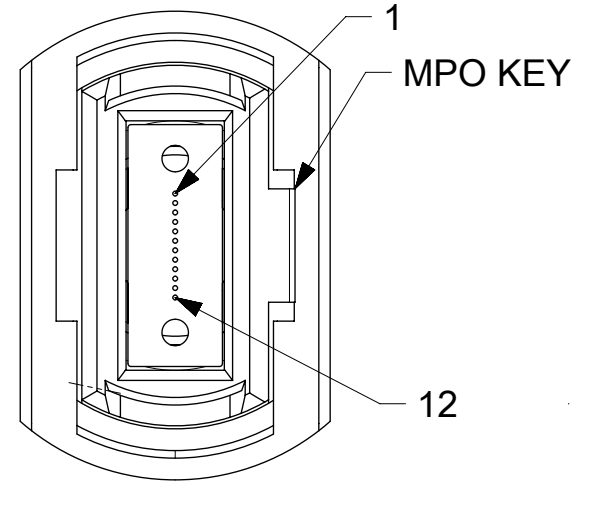

CONNECTIONS	
FROM	TO
P1-1 THRU P1-12	P2-12 THRU P2-1

SINGLE JACKET

RUGGEDIZED CENTRAL TUBE

- NOTES:
1. ENDCAPS ARE NOT SHOWN BUT INLCUDED.
 2. LABEL IS PRINTED WITH MOLEX P/N AND SERIAL NUMBER.
 3. FOR DETAILED PRODUCT SPECIFICATION SEE DOCUMENT 1062250000 ES.
 4. CABLE CONSTRUCTION:
 - L < 25 meters - SINGLE JACKET CABLE
 - L ≥ 25 meters - RUGGEDIZED CENTRAL TUBE CABLE
 5. INSERTION LOSS TEST DATA IS PROVIDED WITH EACH SHIPMENT.
 6. PACKAGING:
 - L < 50 meters - INDIVIDUALLY COILED AND BAGGED
 - L ≥ 50 meters - SHIPPED ON SPOOLS

THIS DRAWING CONTAINS INFORMATION THAT IS PROPRIETARY TO MOLEX ELECTRONIC TECHNOLOGIES, LLC AND SHOULD NOT BE USED WITHOUT WRITTEN PERMISSION

DIMENSION UNITS	SCALE	CURRENT REV DESC:					
mm	1:1						
GENERAL TOLERANCES (UNLESS SPECIFIED)				MPO(F) - MPO(F) TRUNK CABLE, 12 FIBER, PLENUM			
ANGULAR TOL	±	°		PRODUCT CUSTOMER DRAWING			
4 PLACES	±			DOCUMENT NUMBER			
3 PLACES	±			1062250100			
2 PLACES	±			DOC TYPE			
1 PLACE	±			PSD			
0 PLACES	±			000			
DRAFT WHERE APPLICABLE MUST REMAIN WITHIN DIMENSIONS				THIRD ANGLE PROJECTION		DRAWING	
				D-SIZE		SERIES	
				106225		MATERIAL NUMBER	
				SEE TABLE		CUSTOMER	
						SHEET NUMBER	
						1 OF 1	