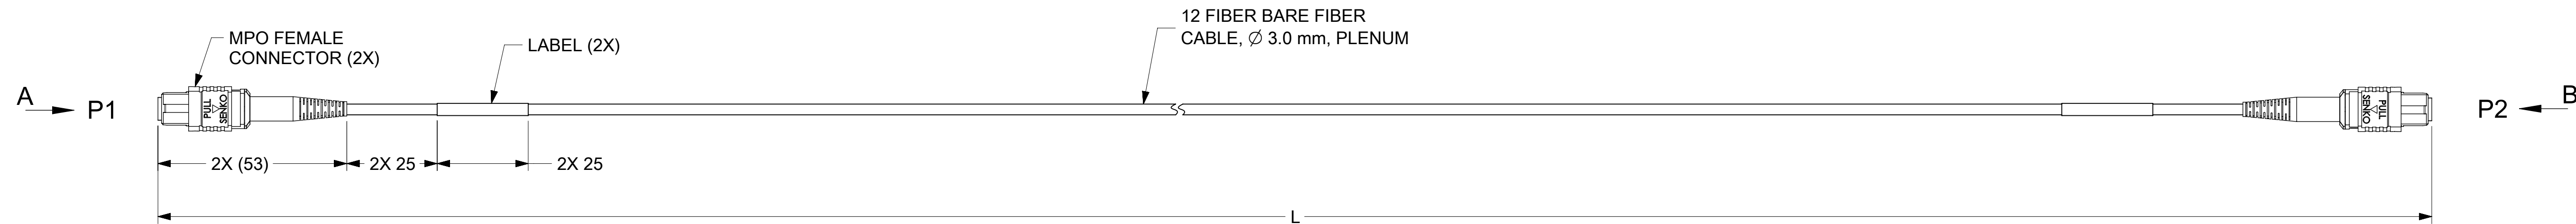

CONNECTIONS	
FROM	TO
P1-1 THRU P1-12	P2-12 THRU P2-1

SINGLE JACKET

RUGGEDIZED CENTRAL TUBE

- NOTES:
1. ENDCAPS ARE NOT SHOWN BUT INLCUDED.
 2. LABEL IS PRINTED WITH MOLEX P/N AND SERIAL NUMBER.
 3. FOR DETAILED PRODUCT SPECIFICATION SEE DOCUMENT 1062250000 ES.
 4. CABLE CONSTRUCTION:
 - L < 25 meters - SINGLE JACKET CABLE
 - L ≥ 25 meters - RUGGEDIZED CENTRAL TUBE CABLE
 5. INSERTION LOSS TEST DATA IS PROVIDED WITH EACH SHIPMENT.
 6. PACKAGING:
 - L < 50 meters - INDIVIDUALLY COILED AND BAGGED
 - L ≥ 50 meters - SHIPPED ON SPOOLS

THIS DRAWING CONTAINS INFORMATION THAT IS PROPRIETARY TO MOLEX ELECTRONIC TECHNOLOGIES, LLC AND SHOULD NOT BE USED WITHOUT WRITTEN PERMISSION

DIMENSION UNITS	SCALE	CURRENT REV DESC:					
mm	1:1						
GENERAL TOLERANCES (UNLESS SPECIFIED)				MPO(F) - MPO(F) TRUNK CABLE, 12 FIBER, PLENUM			
ANGULAR TOL	±	°		PRODUCT CUSTOMER DRAWING			
4 PLACES	±			DOCUMENT NUMBER			
3 PLACES	±			1062250100			
2 PLACES	±			DOC TYPE			
1 PLACE	±			PSD			
0 PLACES	±			000			
DRAFT WHERE APPLICABLE MUST REMAIN WITHIN DIMENSIONS				THIRD ANGLE PROJECTION		DRAWING	
				D-SIZE		SERIES	
				106225		MATERIAL NUMBER	
				SEE TABLE		CUSTOMER	
						SHEET NUMBER	
						1 OF 1	