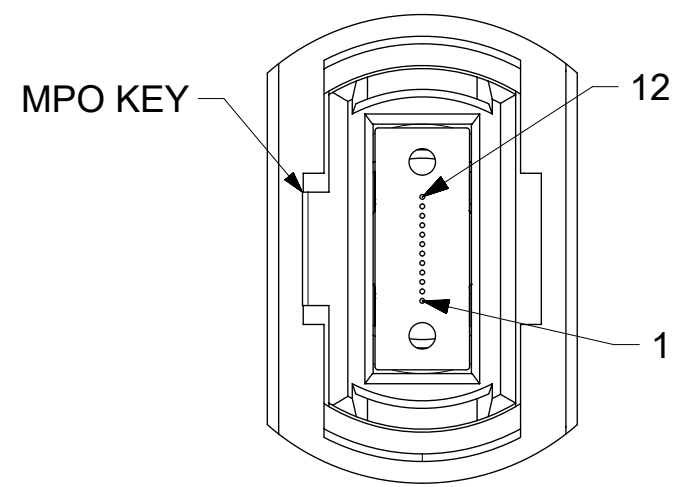

CONNECTIONS	
FROM	TO
P1-1 THRU P1-12	P2-12 THRU P2-1

SINGLE JACKET

RUGGEDIZED CENTRAL TUBE

- NOTES:
1. ENDCAPS ARE NOT SHOWN BUT INLCUDED.
 2. LABEL IS PRINTED WITH MOLEX P/N AND SERIAL NUMBER.
 3. FOR DETAILED PRODUCT SPECIFICATION SEE DOCUMENT 1062250000 ES.
 4. CABLE CONSTRUCTION:
 - L < 25 meters - SINGLE JACKET CABLE
 - L ≥ 25 meters - RUGGEDIZED CENTRAL TUBE CABLE
 5. INSERTION LOSS TEST DATA IS PROVIDED WITH EACH SHIPMENT.
 6. PACKAGING:
 - L < 50 meters - INDIVIDUALLY COILED AND BAGGED
 - L ≥ 50 meters - SHIPPED ON SPOOLS

THIS DRAWING CONTAINS INFORMATION THAT IS PROPRIETARY TO MOLEX ELECTRONIC TECHNOLOGIES, LLC AND SHOULD NOT BE USED WITHOUT WRITTEN PERMISSION

DIMENSION UNITS	SCALE	CURRENT REV DESC:					
mm	1:1						
GENERAL TOLERANCES (UNLESS SPECIFIED)				MPO(F) - MPO(F) TRUNK CABLE, 12 FIBER, PLENUM			
ANGULAR TOL	±	°		PRODUCT CUSTOMER DRAWING			
4 PLACES	±			DOCUMENT NUMBER			
3 PLACES	±			1062250100			
2 PLACES	±			DOC TYPE			
1 PLACE	±			PSD			
0 PLACES	±			000			
DRAFT WHERE APPLICABLE MUST REMAIN WITHIN DIMENSIONS				THIRD ANGLE PROJECTION		DRAWING	
				D-SIZE		SERIES	
				106225		MATERIAL NUMBER	
				SEE TABLE		CUSTOMER	
						SHEET NUMBER	
						1 OF 1	