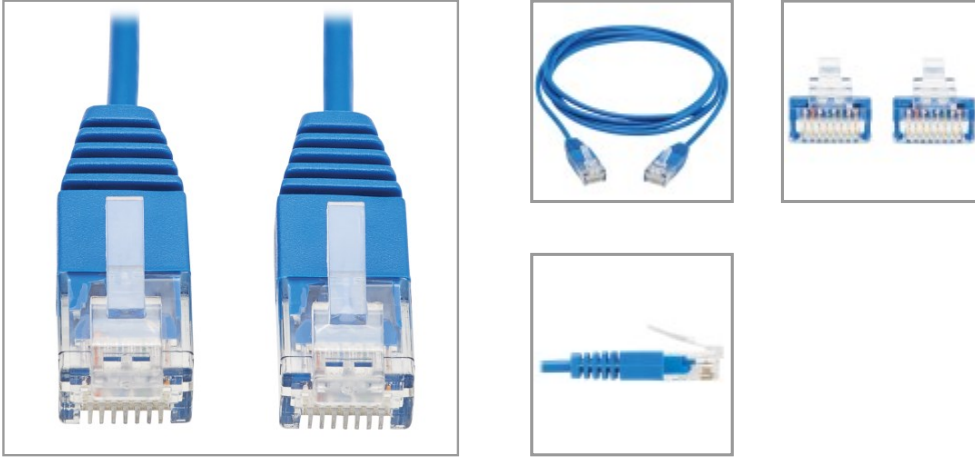

## Cat6a 10G Molded Ultra-Slim UTP Ethernet Cable (RJ45 M/M), Blue, 5 ft. (1.52 m)

MODEL NUMBER: N261-UR05-BL

Cat6a Ethernet cable, just 2.8 mm thick, connects critical components, such as servers, switches and routers, in 10G networks.

### Features

**Cat6a Cable Ideal for Connecting Equipment in Your 10G Ethernet Network** This Cat6a Ethernet cable with RJ45 connectors is recommended for connecting network components like printers, computers, copiers, routers, servers, modems and switches in high-density data centers. Designed for fast transmission and excellent signal quality, this five-foot cable ensures peak performance throughout your local area network (LAN).

**Special Ultra-Slim Design for Better Airflow and Easier Installation** The N261-UR05-BL is just 2.8 millimeters in diameter—more than 50% smaller than standard Cat6a cable. This increases airflow in crowded equipment racks, which helps keep your components cool and properly functioning. The extra-slim design also makes the cable easier to install around corners and through cable management panels.

**Color-Coded to Avoid Misidentification That Can Cause Costly Downtime** The PVC jacket is colored blue to allow easy, fast identification in a crowded rack or workstation and help prevent the cable from becoming inadvertently disconnected.