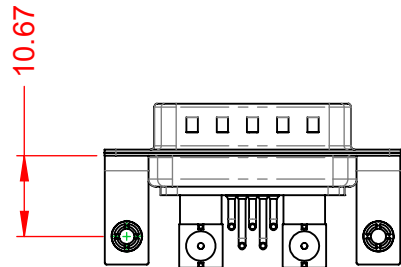

TOLERANCE UNLESS OTHERWISE SPECIFIED	
.X	±0.25
.XX	±0.13
.XXX	±0.05

THIS IS A C.A.D. GENERATED DRAWING  
DO NOT MAKE MANUAL REVISIONS TO MASTER.

ISSUE NUMBER	
ORIGINAL	①

**NOTES:**

**MATERIAL:**  
**HOUSING:** THERMOPLASTIC POLYESTER, UL94V-0  
**SHELL:** STEEL, TIN PLATED  
**CONTACT:** COPPER ALLOY, GOLD FLASH PLATED