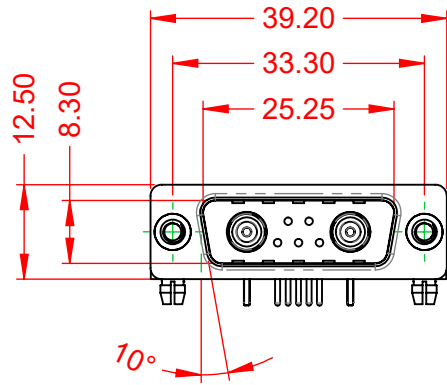

TOLERANCE UNLESS OTHERWISE SPECIFIED	
.X	±0.25
.XX	±0.13
.XXX	±0.05

THIS IS A C.A.D. GENERATED DRAWING  
DO NOT MAKE MANUAL REVISIONS TO MASTER.

ISSUE NUMBER	
ORIGINAL	①

**NOTES:**

**MATERIAL:**  
**HOUSING:** THERMOPLASTIC POLYESTER, UL94V-0  
**SHELL:** STEEL, TIN PLATED  
**CONTACT:** COPPER ALLOY, GOLD FLASH PLATED

TOLERANCE UNLESS OTHERWISE SPECIFIED	
.X	±0.25
.XX	±0.13
.XXX	±0.05

THIS IS A C.A.D. GENERATED DRAWING  
DO NOT MAKE MANUAL REVISIONS TO MASTER.

ISSUE NUMBER	
ORIGINAL	①

<b>COMBINATION D-SUB</b>		SW REFERENCE NO.: 629 COMBO ASSEMBLY	
		DRAWN: C.B	DATE: JAN. 01/2019
<b>EDAC</b> TORONTO, ONTARIO CANADA YOUR CONNECTION TO QUALITY & SERVICE		CHECKED:	DATE:
		SCALE: N.T.S	SHEET 2 OF 2
THESE DRAWINGS AND SPECIFICATIONS ARE THE PROPERTY OF EDAC INC., AND SHALL NOT BE REPRODUCED, OR COPIED OR USED AS THE BASIS FOR THE MANUFACTURE OR SALE OF APPARATUS WITHOUT WRITTEN PERMISSION.			DRAWING NUMBER: 629-7W2-240-7T3
			PART NUMBER: 629-7W2-240-7T3
			ISSUE 1