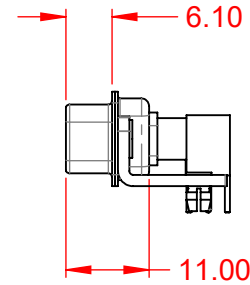

TOLERANCE UNLESS OTHERWISE SPECIFIED	
.X	±0.25
.XX	±0.13
.XXX	±0.05

THIS IS A C.A.D. GENERATED DRAWING  
DO NOT MAKE MANUAL REVISIONS TO MASTER.

ISSUE NUMBER	
ORIGINAL	①

**NOTES:**

**MATERIAL:**  
**HOUSING:** THERMOPLASTIC POLYESTER, UL94V-0  
**SHELL:** STEEL, TIN PLATED  
**CONTACT:** COPPER ALLOY, GOLD FLASH PLATED