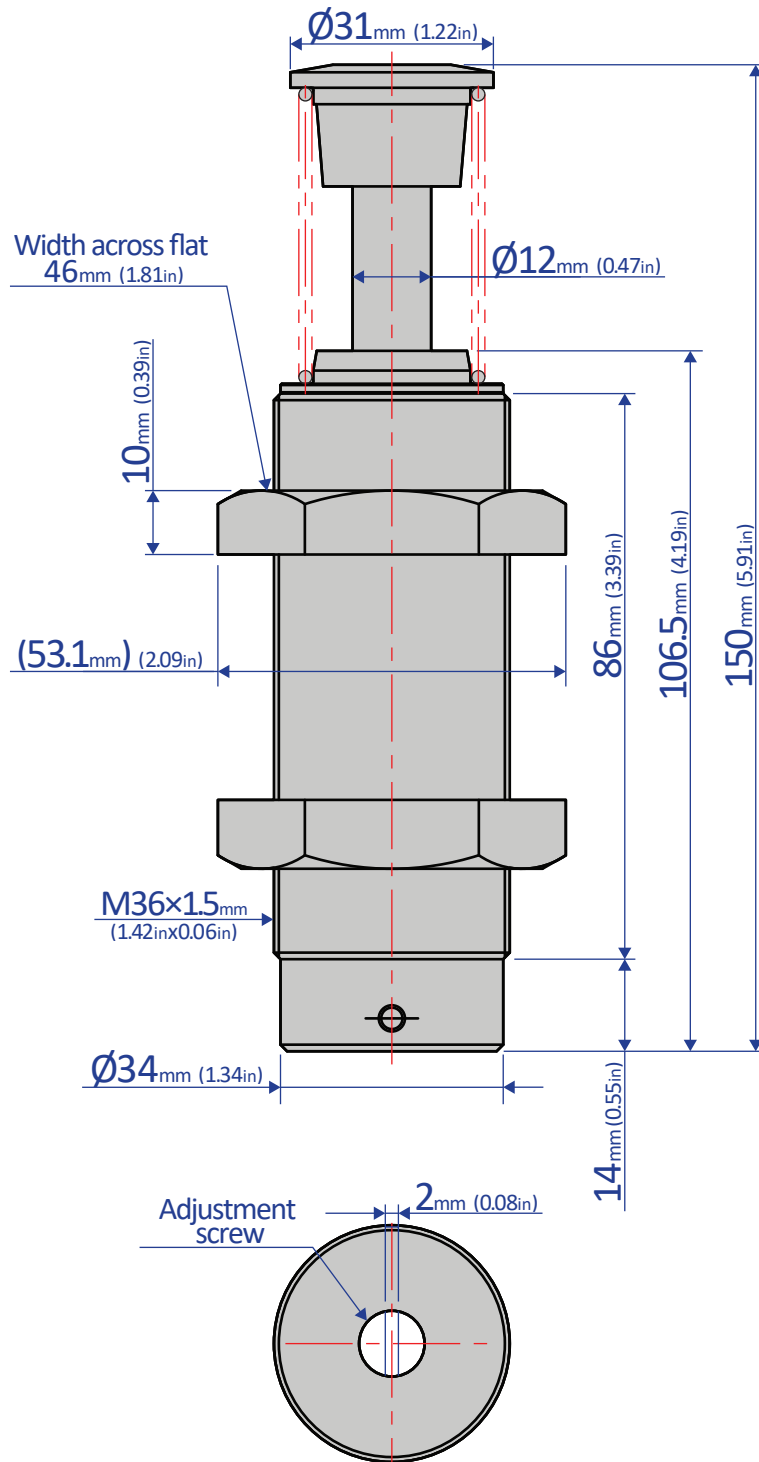

FA-3625A3-C

SHOCK ABSORBER - ADJUSTABLE

Bansbach
easylift[®]

50 West Drive • Melbourne, Florida 32904
(321) 253-1999 • www.easylift.com • www.damper.net